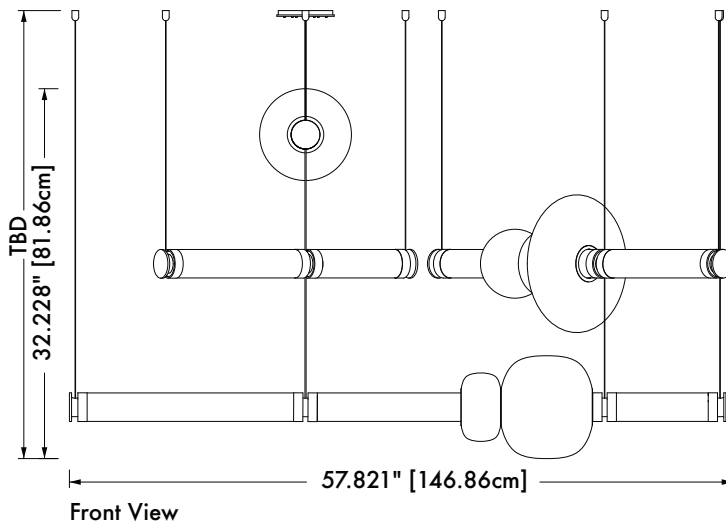

LUNA Chandelier

12/12

LUNA Chandelier Tier 3

GABRIEL SCOTT

EST. 2012