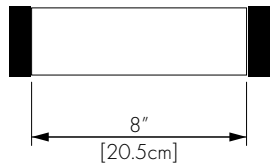

LUNA Chandelier

9/12

GLASS TUBE OPTIONS: