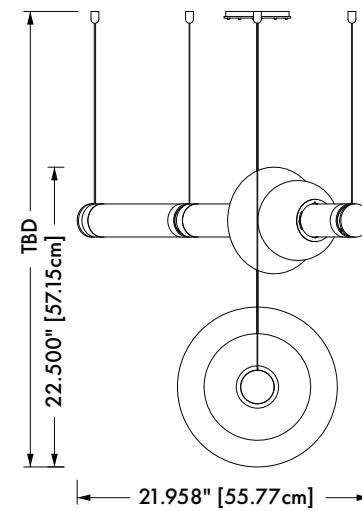

Tier 3: 58" x 27" x 27" + DROP  
146cm x 68cm x 68cm + DROP

Light Source: 24V 6 Watt LED Bulb (included)

Standard Cable Length: 96" Drop, adjustable upon installation  
(increased cable-lengths available upon request)

# LUNA Chandelier

11/12

LUNA Chandelier Tier 2

Plan View

Front View

Side View

GABRIEL SCOTT

CST 2012