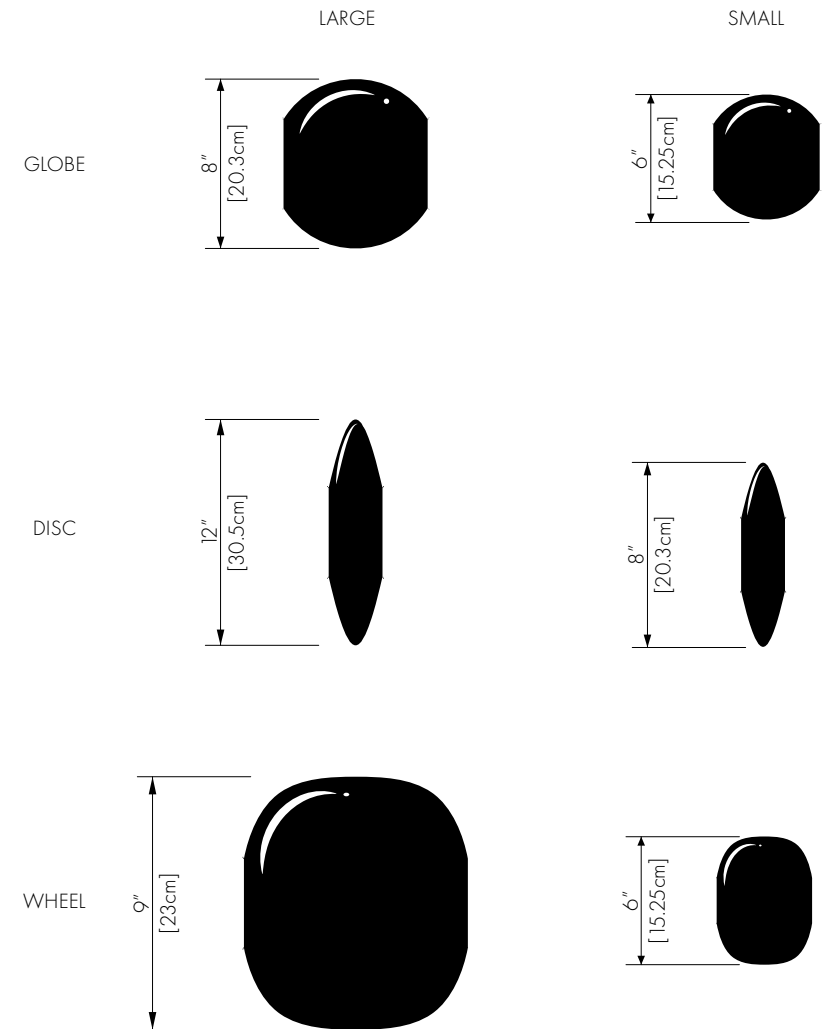

GLASS GLOBE OPTIONS:

GABRIEL SCOTT

EST. 2012