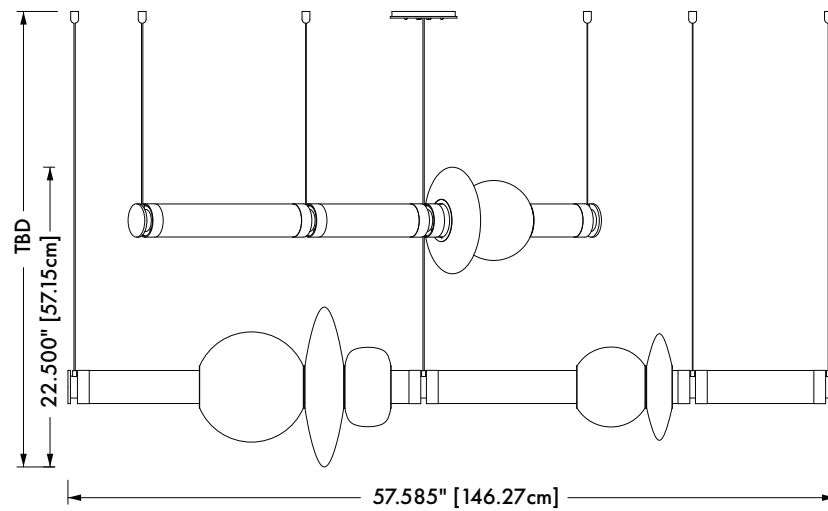

LUNA Chandelier

11/12

LUNA Chandelier Tier 2

Front View

GABRIEL SCOTT

CST 2012