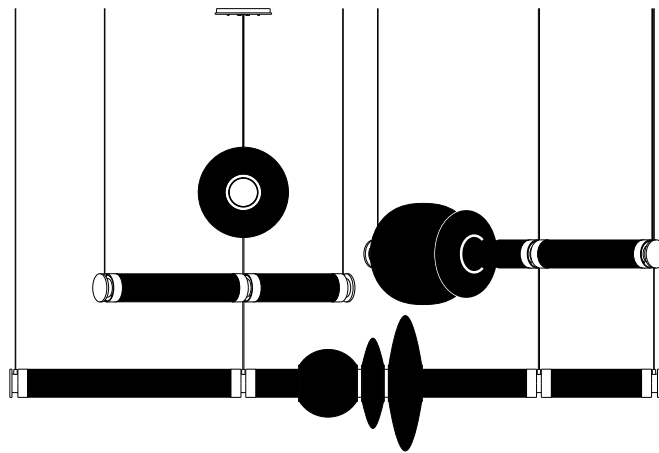

LUNA

Chandelier

GABRIEL SCOTT
EST 2012