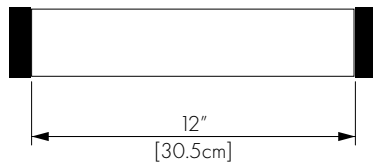

LUNA Chandelier

9/12

GLASS TUBE OPTIONS: