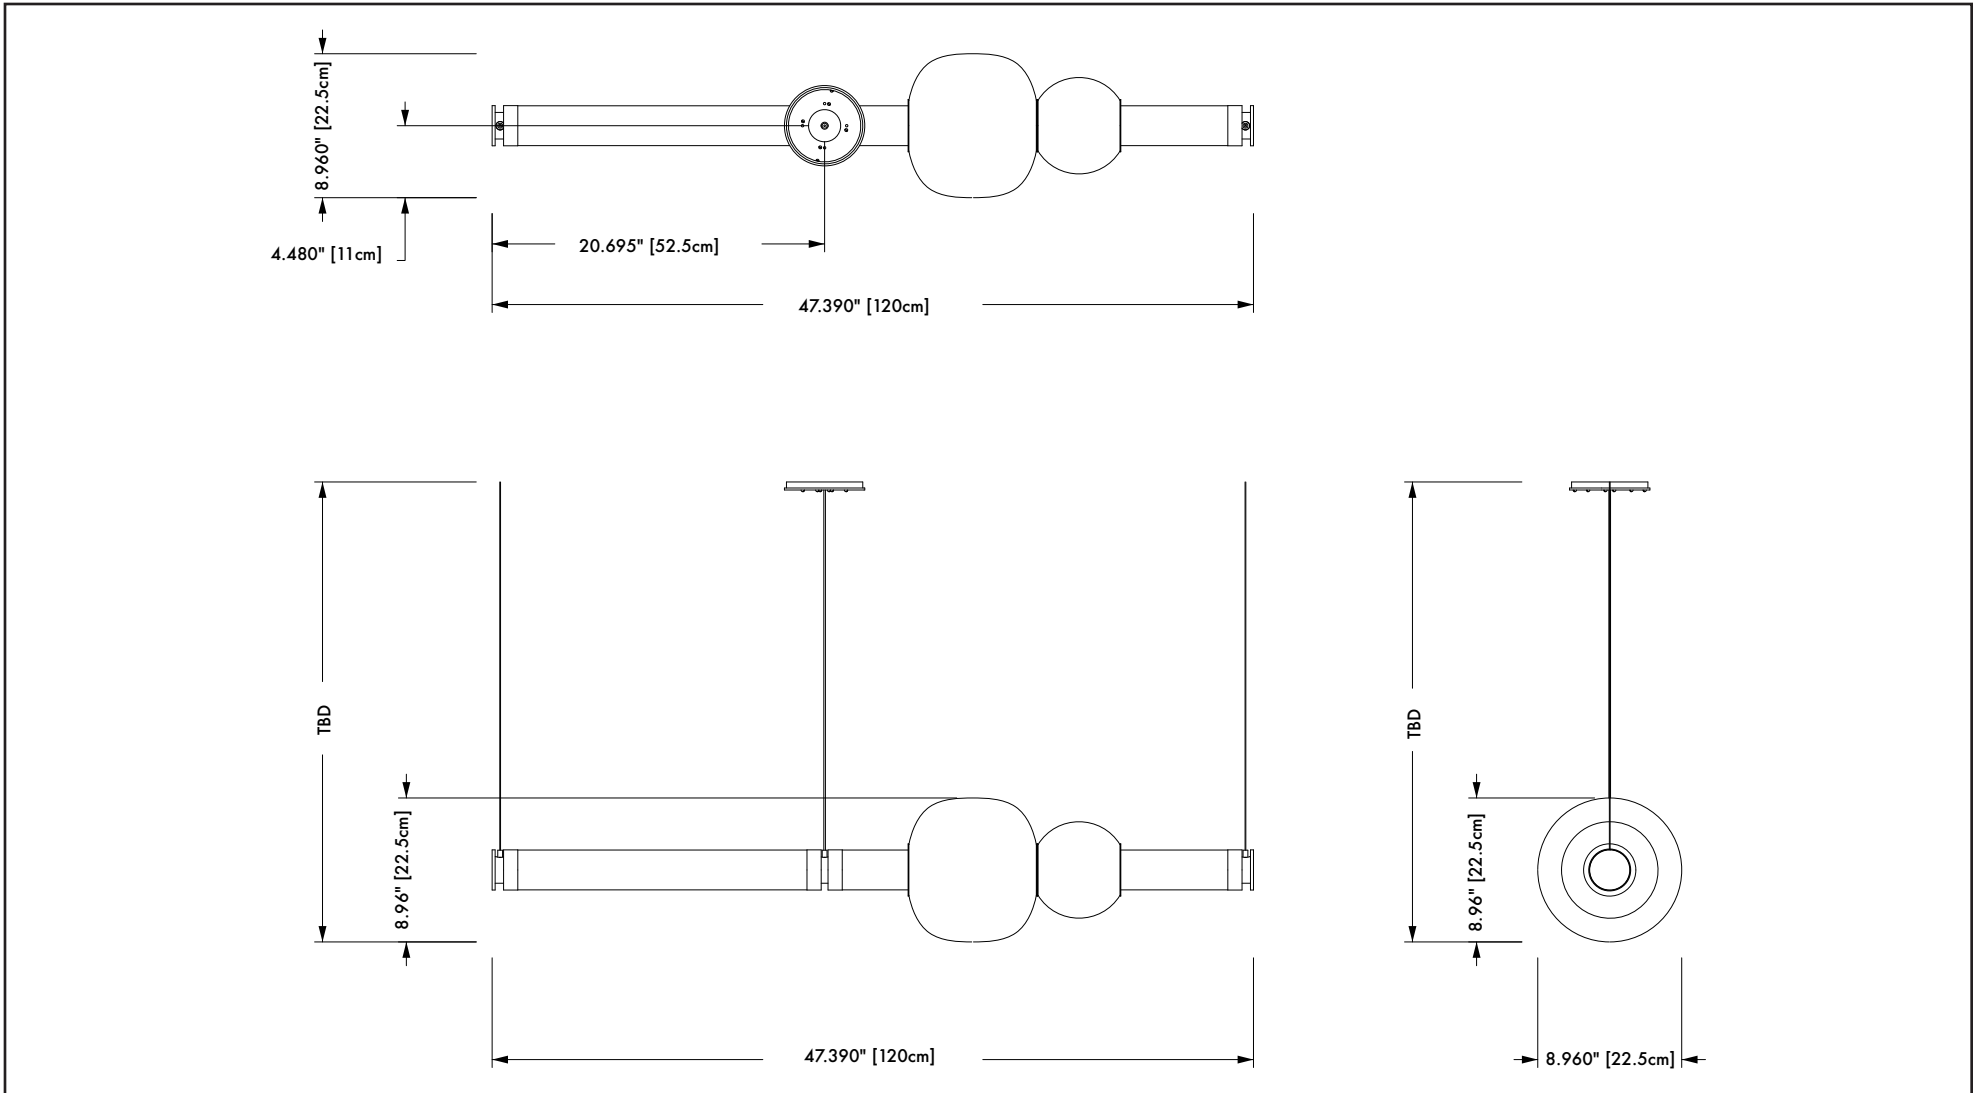

LUNA Chandelier

10/12

LUNA Chandelier Tier 1

GABRIEL SCOTT

EST 2012