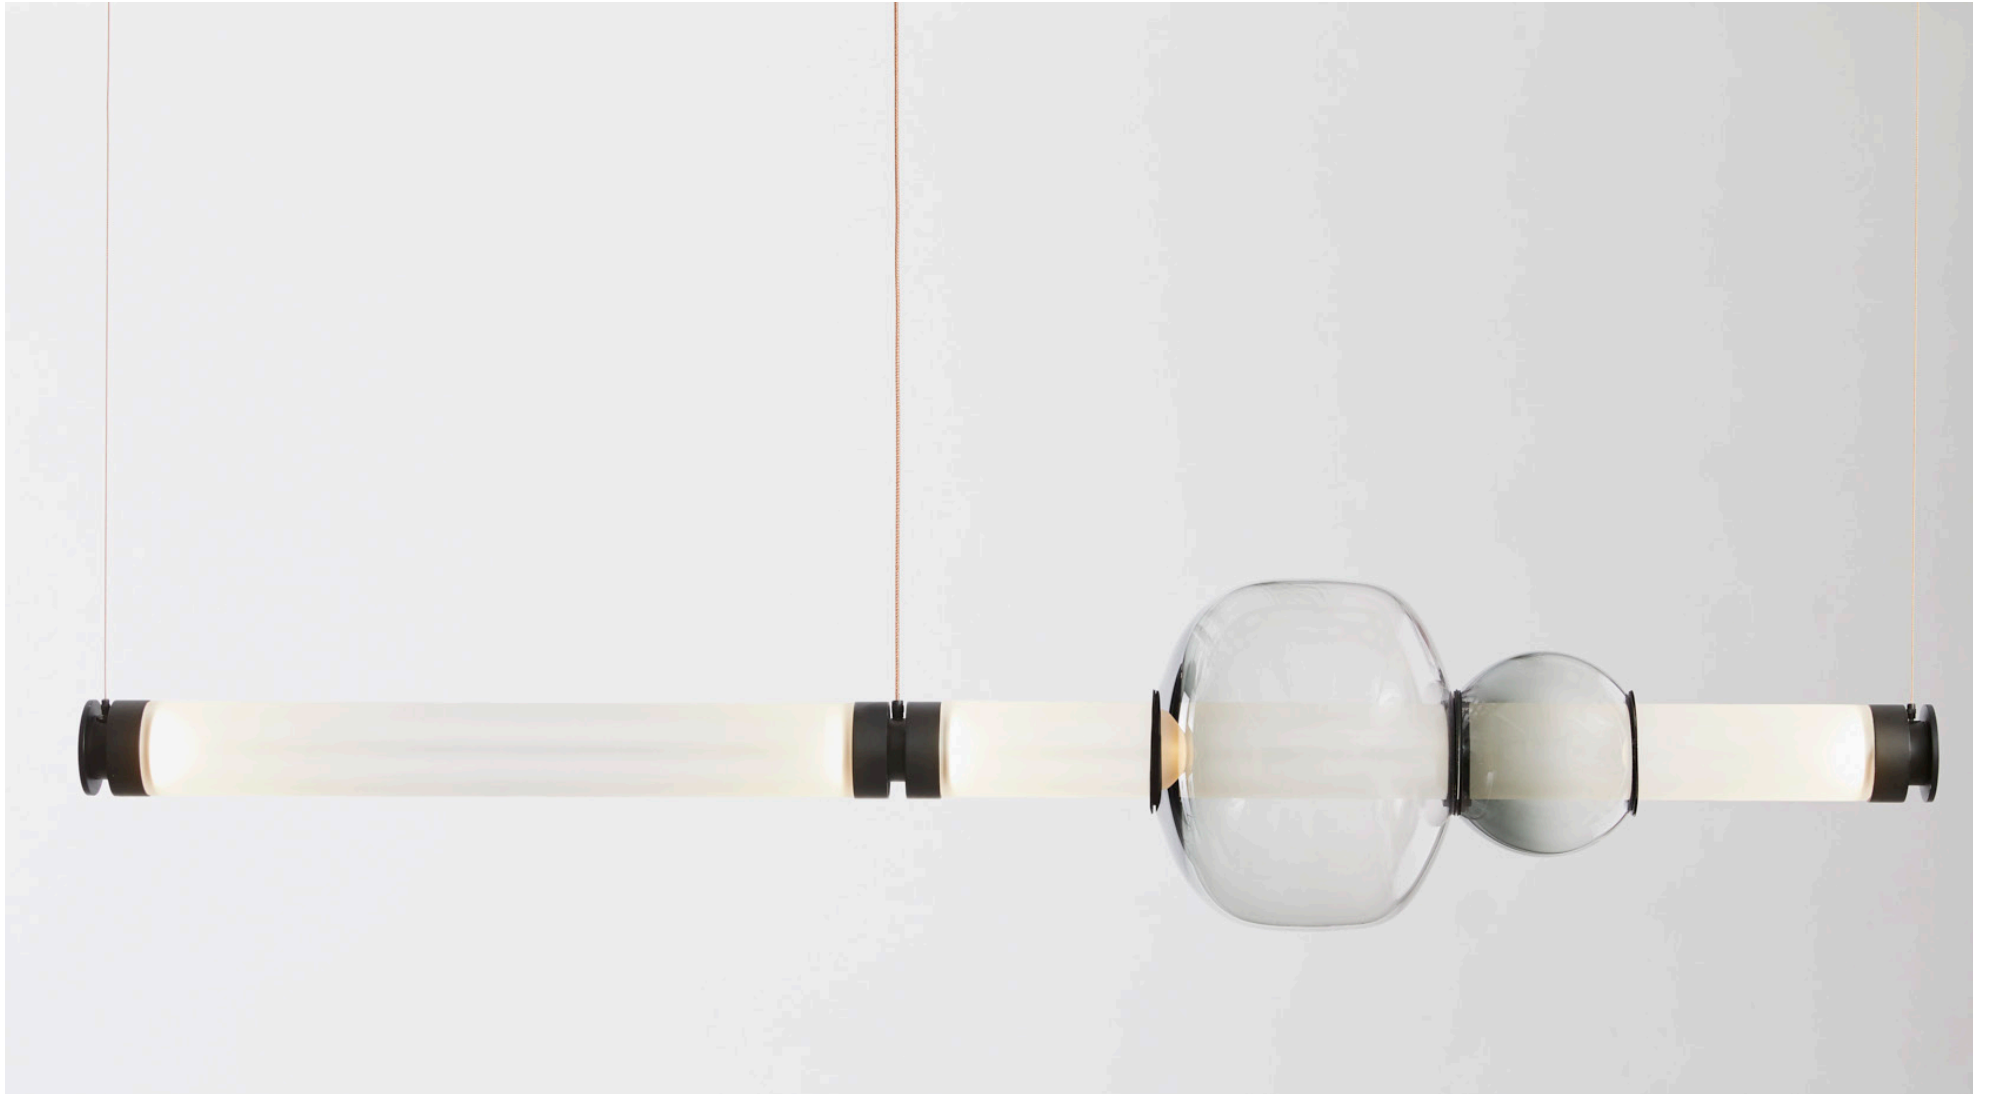

LUNA Chandelier

3/12

GABRIEL SCOTT

EST. 2012