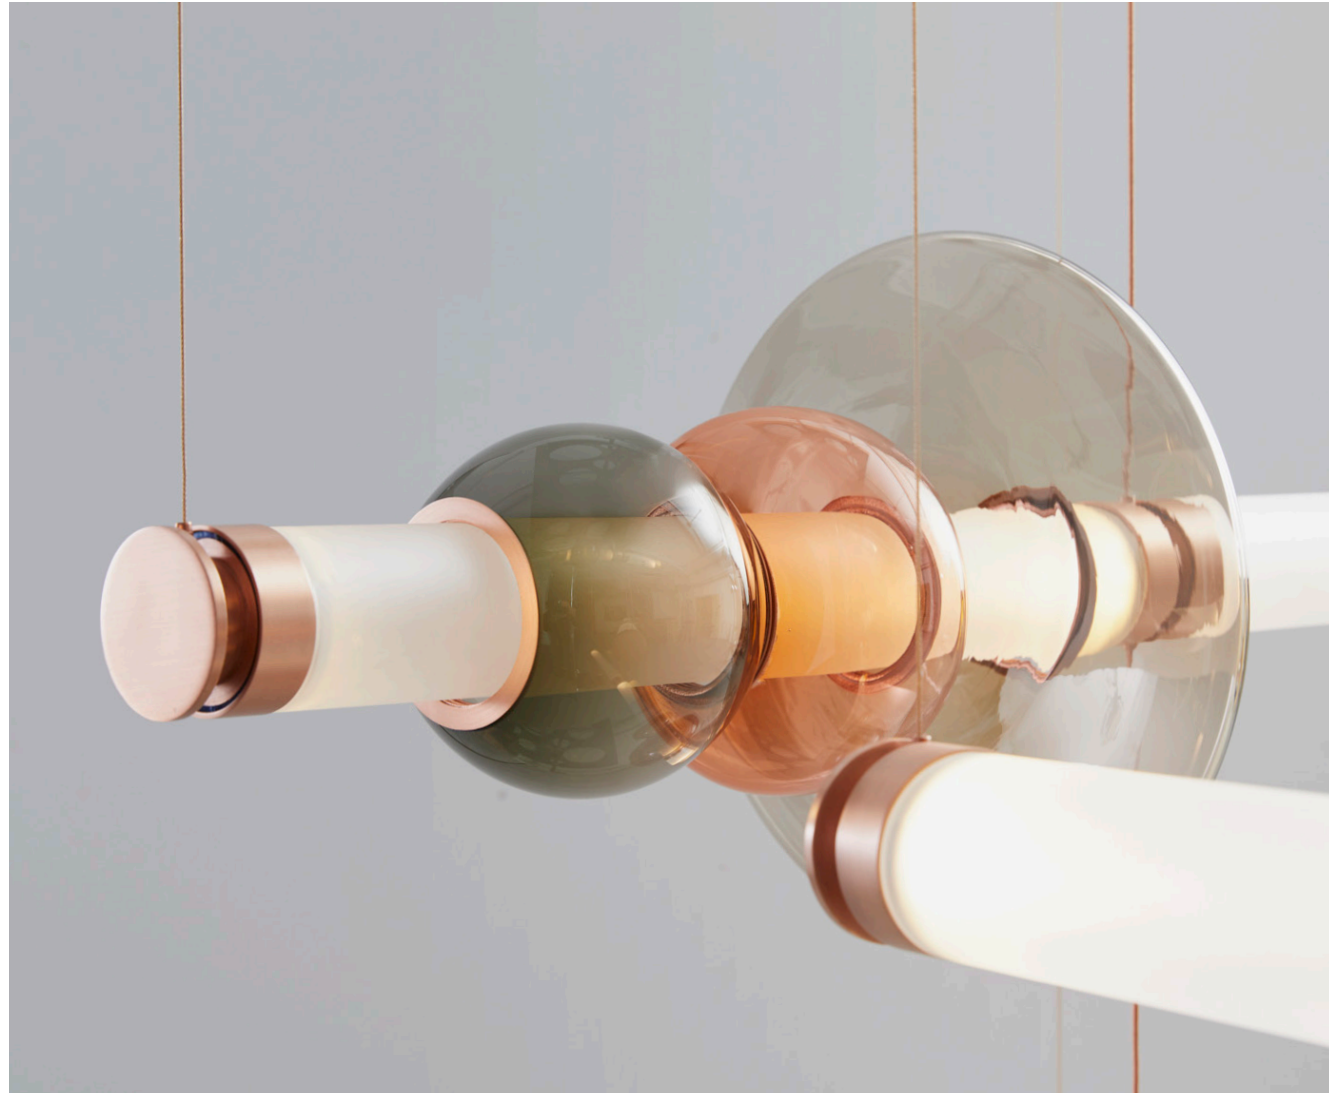

LUNA

Chandelier

1/12

A lighting system with infinite interpretations, the LUNA is a synergy of color, shape, and refracted light. Inspired by a lunar halo, the modular light fixture grows in every direction as its assembly system stems horizontally or vertically, stacking color upon color of various blown-glass shapes. The LUNA series is a glamorous reference to the moon's diffused light and soft glow. Allusive yet glamorous, the LUNA is a new tradition in glass-work and light form. Available in a variety of colors and shapes, LUNA is a highly customizable fixture.

All GABRIEL SCOTT pieces are handmade in Canada.

GABRIEL SCOTT

CST 2012