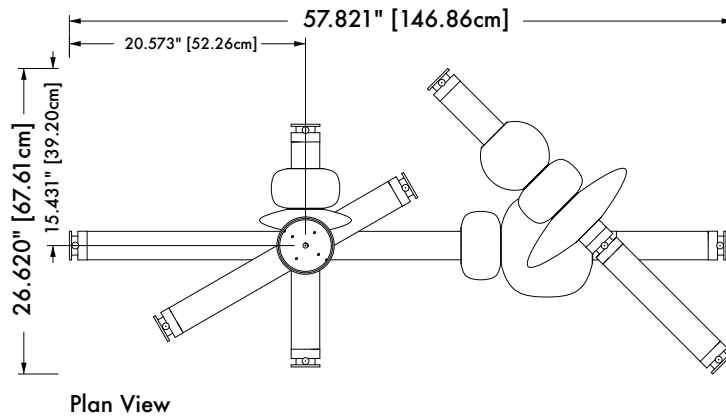

LUNA Chandelier

12/12

LUNA Chandelier Tier 3

GABRIEL SCOTT

EST. 2012