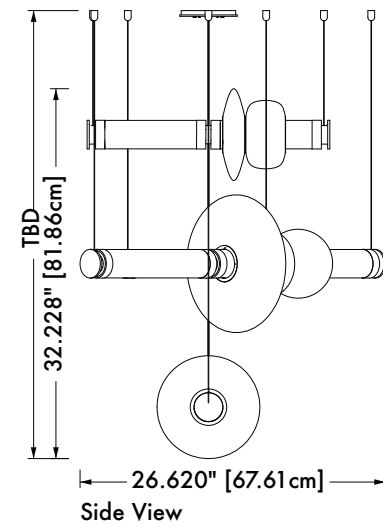

LUNA Chandelier

12/12

LUNA Chandelier Tier 3

GABRIEL SCOTT

EST. 2012