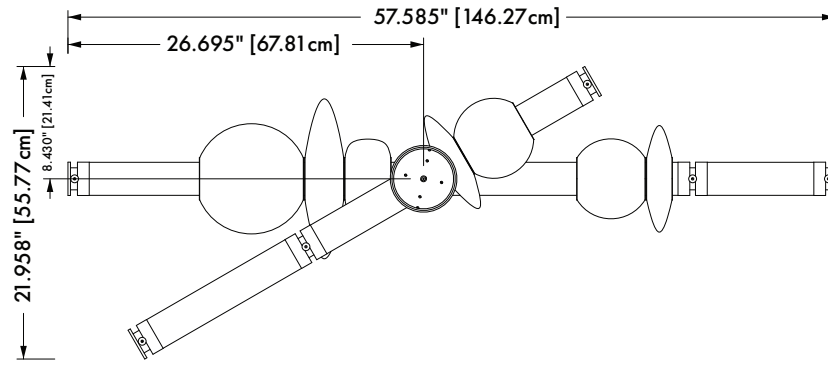

LUNA Chandelier

11/12

LUNA Chandelier Tier 2

Plan View