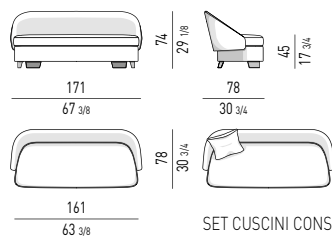

LAWSON LOUNGE

POLTRONA | ARMCHAIR

DIVANO | SOFA

SET CUSCINI CONSIGLIATI
SUGGESTED SET OF CUSHIONS

DIVANO CURVO | ANGLED SOFA

SET CUSCINI CONSIGLIATI
SUGGESTED SET OF CUSHIONS

POLTRONA LEGS | LEGS ARMCHAIR *