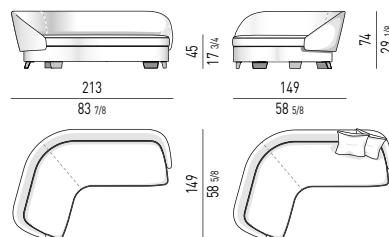

LAWSON LOUNGE

POLTRONA | ARMCHAIR

DIVANO | SOFA

SET CUSCINI CONSIGLIATI
SUGGESTED SET OF CUSHIONS

DIVANO CURVO | ANGLED SOFA

SET CUSCINI CONSIGLIATI
SUGGESTED SET OF CUSHIONS

POLTRONA LEGS | LEGS ARMCHAIR *