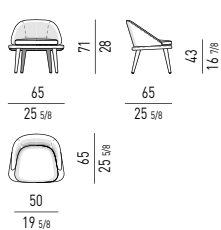

POLTRONCINA LEGS | LEGS LITTLE ARMCHAIR *