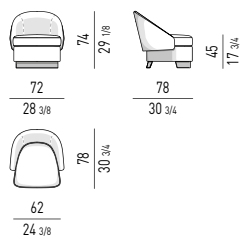

LAWSON LOUNGE

POLTRONA | ARMCHAIR