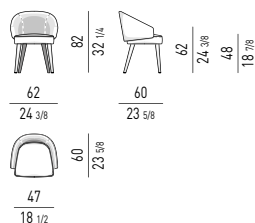

LAWSON DINING

POLTRONCINA | LITTLE ARMCHAIR *