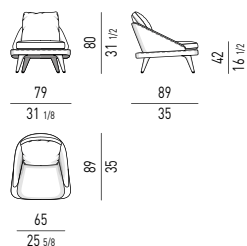

LAWSON LOUNGE

POLTRONA | ARMCHAIR

DIVANO | SOFA

SET CUSCINI CONSIGLIATI
SUGGESTED SET OF CUSHIONS

DIVANO CURVO | ANGLED SOFA

SET CUSCINI CONSIGLIATI
SUGGESTED SET OF CUSHIONS

POLTRONA LEGS | LEGS ARMCHAIR *