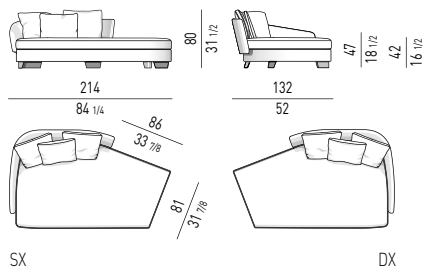

DIVANO CHAISE-LONGUE OPEN CM 214
OPEN SOFA CHAISE-LONGUE CM 214