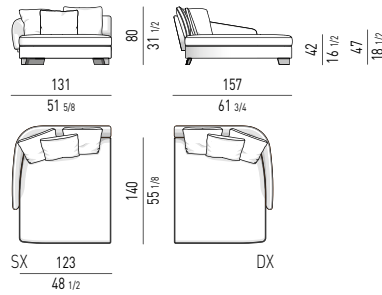

CHAISE-LONGUE EXTRA LARGE CM 131X157 EXTRA LARGE CHAISE-LONGUE CM 131X157