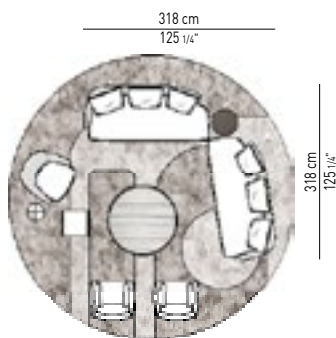

1. **B**
2. 1 divano Large open sx cm 220x98 H80
   - 1 divano Large open dx cm 220x98 H80
   - 2 poltrone Shelley cm 85x87 H70
   - 1 poltrona Angie cm 88x94 H87
   - 1 tavolino Richer Ø cm 45 H51
   - 1 tavolino Bailly Ø cm 122 H25
   - 1 pouf West cm 48x48 H38
   - 1 tavolino Anish Ø cm 30 H45
   - 1 tappeto Wisp Relief Ø cm 500
3. 1 Large open Sofa sx cm 220x98 H80
   - 1 Large open Sofa dx cm 220x98 H80
   - 2 Sessel Shelley cm 85x87 H70
   - 1 Sessel Angie cm 88x94 H87
   - 1 Beistelltisch Richer Ø cm 45 H51
   - 1 Beistelltisch Bailly Ø cm 122 H25
   - 1 Hocker West cm 48x48 H38
   - 1 Beistelltisch Anish Ø cm 30 H45
   - 1 Teppich Wisp Relief Ø cm 500