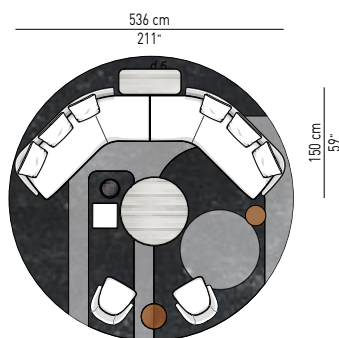

Minotti

1. **A**
2. 1 divano Large curvo open sx cm 268x150 H80
   - 1 divano Large curvo open dx cm 268x150 H80
   - 1 side table Clive cm 110x45 H39
   - 2 poltrone Lounge cm 72x78 H74
   - 1 tavolino Grant Ø cm 45 H38
   - 1 tavolino Bailly Ø cm 122 H25
   - 1 pouf West cm 48x48 H38
   - 1 tavolino Bailly Ø cm 35 H45
   - 1 tavolino Cesar versione B Ø cm 36 H45
   - 1 tappeto Wisp Relief Ø cm 500
3. 1 Large open rundes Sofa sx cm 268x150 H80
   - 1 Large open rundes Sofa dx cm 268x150 H80
   - 1 Side Table Clive cm 110x45 H39
   - 2 Sessel Lounge cm 72x78 H74
   - 1 Beistelltisch Grant Ø cm 45 H38
   - 1 Beistelltisch Bailly Ø cm 122 H25
   - 1 Hocker West cm 48x48 H38
   - 1 Beistelltisch Bailly Ø cm 35 H45
   - 1 Beistelltisch Cesar version B Ø cm 36 H45
   - 1 Teppich Wisp Relief Ø cm 500