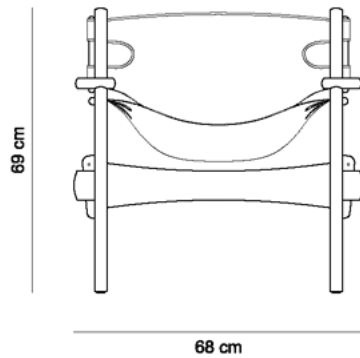

KILIN ARMCHAIR

1973

PRODUCT INFO

DIMENSIONS

- 68 x 63 x 69 h (cm)

PRODUCT DESCRIPTION

- Solid wood frame
- Seat and backrest in a single piece of belt leather or natural cowhide

INFO