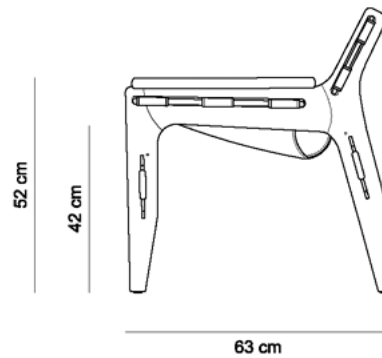

KILIN ARMCHAIR

1973

PRODUCT INFO

DIMENSIONS

- 68 x 63 x 69 h (cm)

PRODUCT DESCRIPTION

- Solid wood frame
- Seat and backrest in a single piece of belt leather or natural cowhide

INFO