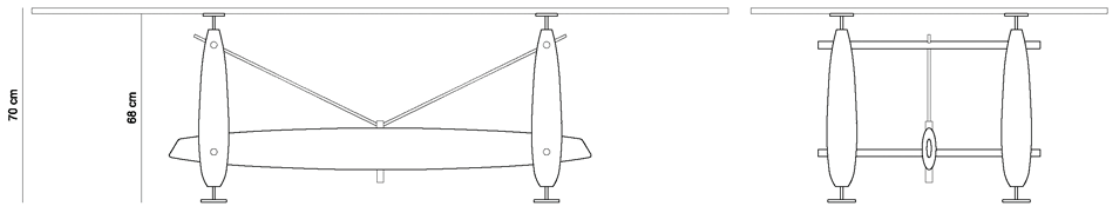

JUA TABLE 2004

PRODUCT INFO

DIMENSIONS

- total 250 x 128 x 75 (cm)
- base 152 x 80 x 70 (cm)

PRODUCT DESCRIPTION

- Solid wood frame
- Stainless steel rods
- Option 1: Imbuia veneer top
- Option 2: Base for glass top