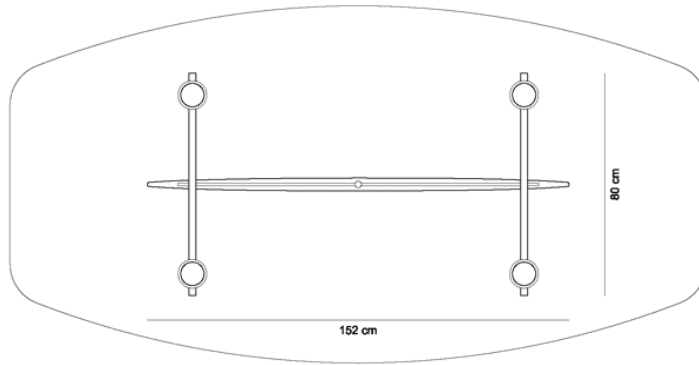

JUA TABLE 2004

PRODUCT INFO

DIMENSIONS

- total 250 x 128 x 75 (cm)
- base 152 x 80 x 70 (cm)

PRODUCT DESCRIPTION

- Solid wood frame
- Stainless steel rods
- Option 1: Imbuia veneer top
- Option 2: Base for glass top