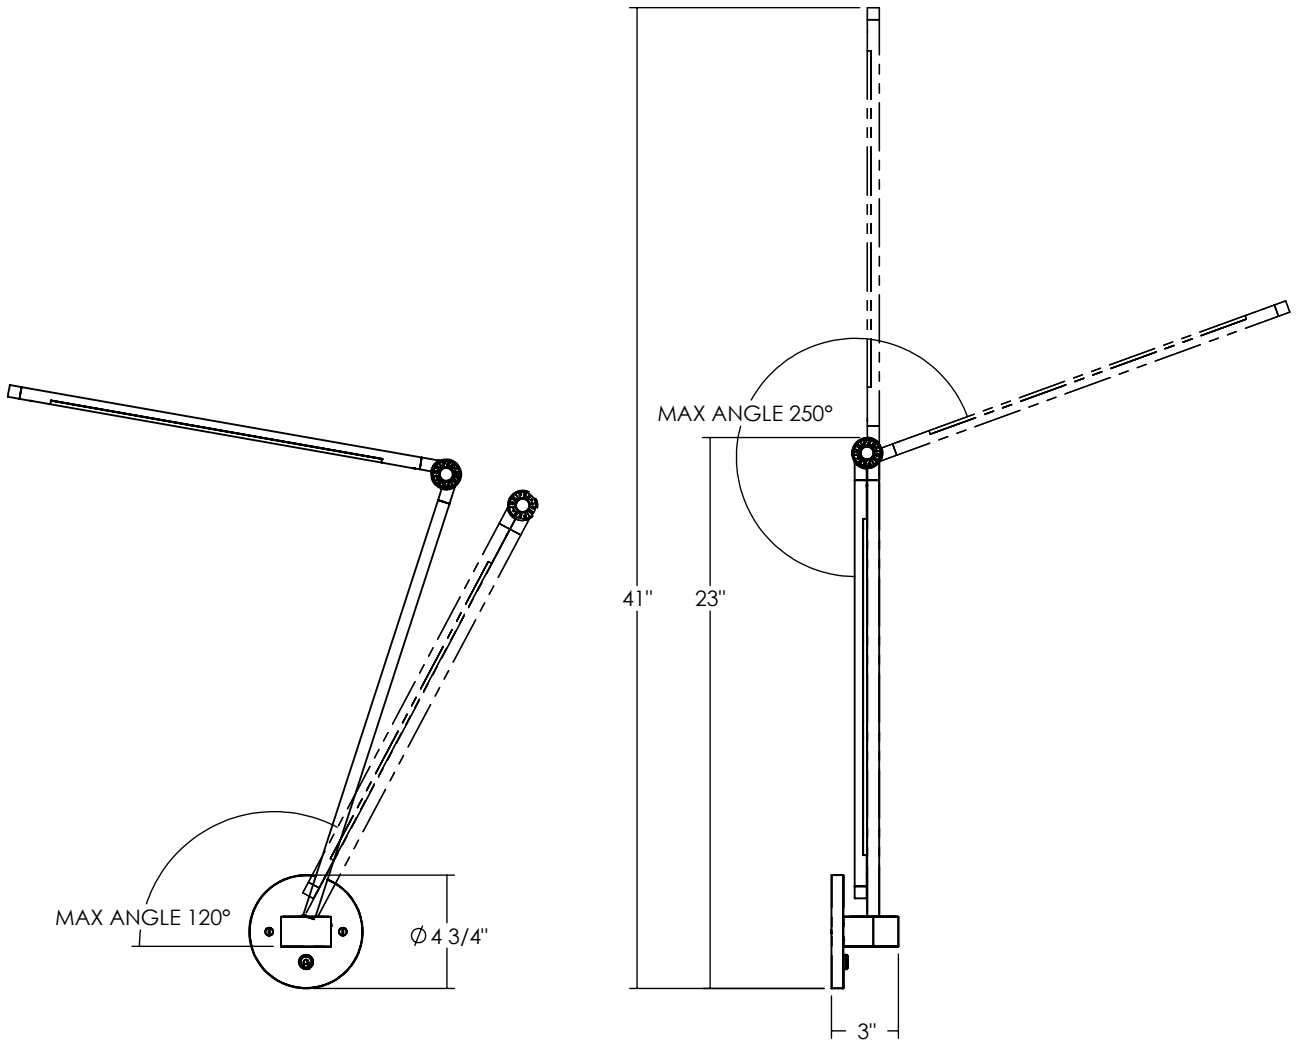

JUNIPER

THIN TASK LAMP T WITH WALL MOUNT JPR-THTW

OVERVIEW

Dimmable LED wall-mounted task lamp featuring a hinged arm and a freely rotating ball joint within a wall-mounted base.

WEIGHT

3.5lbs

MATERIALS

PMMA, brass

FINISH OPTIONS

Black Oxide, Satin Brass, Satin Nickel

ILLUMINATION & POWER

0-850 LM, 3000K, 90CRI
Clear lens

7W total

PLUG-IN & HARDWIRE OPTIONS

12V 1A wall plug with 5' braided cord and interchangeable international pins included

Class 2, 120-240VAC input, 12VDC output
18AWG in-wall rated cable recommended (electrician provided) for hardwire installs

JUNIPER

THIN TASK LAMP S WITH WALL MOUNT JPR-THSW

OVERVIEW

Dimmable LED wall-mounted task lamp featuring a hinged arm and a freely rotating ball joint within a wall-mounted base.

WEIGHT

3lbs

MATERIALS

PMMA, brass

FINISH OPTIONS

Black Oxide, Satin Brass, Satin Nickel

ILLUMINATION & POWER

0-600 LM, 3000K, 90CRI
Clear lens