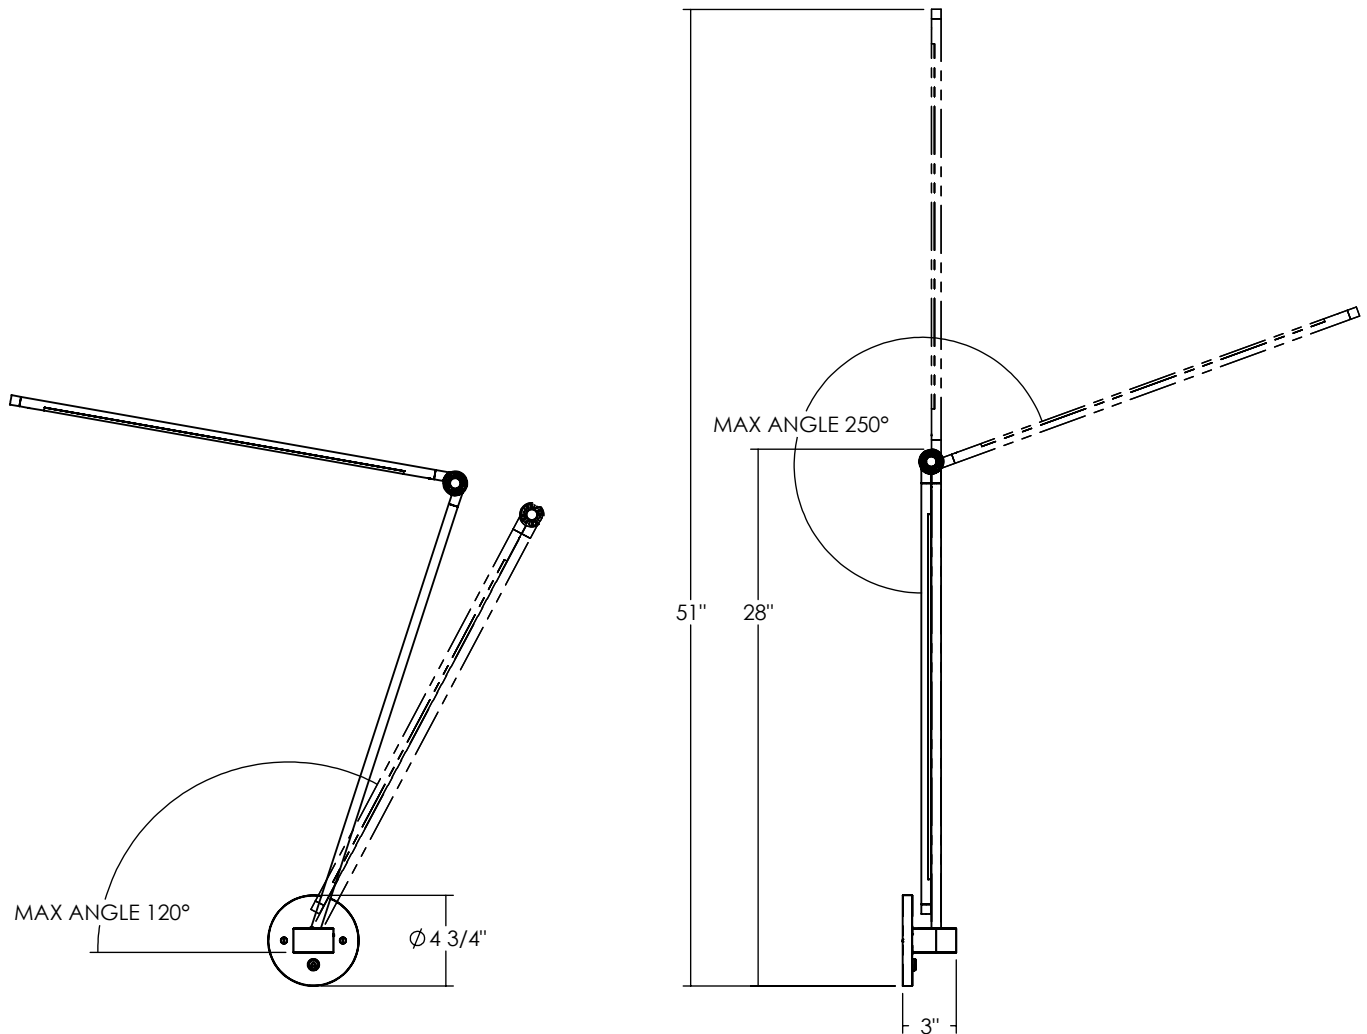

JUNIPER

THIN TASK LAMP T WITH WALL MOUNT JPR-THTW

OVERVIEW

Dimmable LED wall-mounted task lamp featuring a hinged arm and a freely rotating ball joint within a wall-mounted base.

WEIGHT

3.5lbs

MATERIALS

PMMA, brass

FINISH OPTIONS

Black Oxide, Satin Brass, Satin Nickel

ILLUMINATION & POWER

0-850 LM, 3000K, 90CRI
Clear lens

7W total

PLUG-IN & HARDWIRE OPTIONS

12V 1A wall plug with 5' braided cord and interchangeable international pins included

Class 2, 120-240VAC input, 12VDC output
18AWG in-wall rated cable recommended (electrician provided) for hardwire installs

JUNIPER

THIN TASK LAMP S WITH WALL MOUNT JPR-THSW

OVERVIEW

Dimmable LED wall-mounted task lamp featuring a hinged arm and a freely rotating ball joint within a wall-mounted base.

WEIGHT

3lbs

MATERIALS

PMMA, brass

FINISH OPTIONS

Black Oxide, Satin Brass, Satin Nickel

ILLUMINATION & POWER

0-600 LM, 3000K, 90CRI
Clear lens