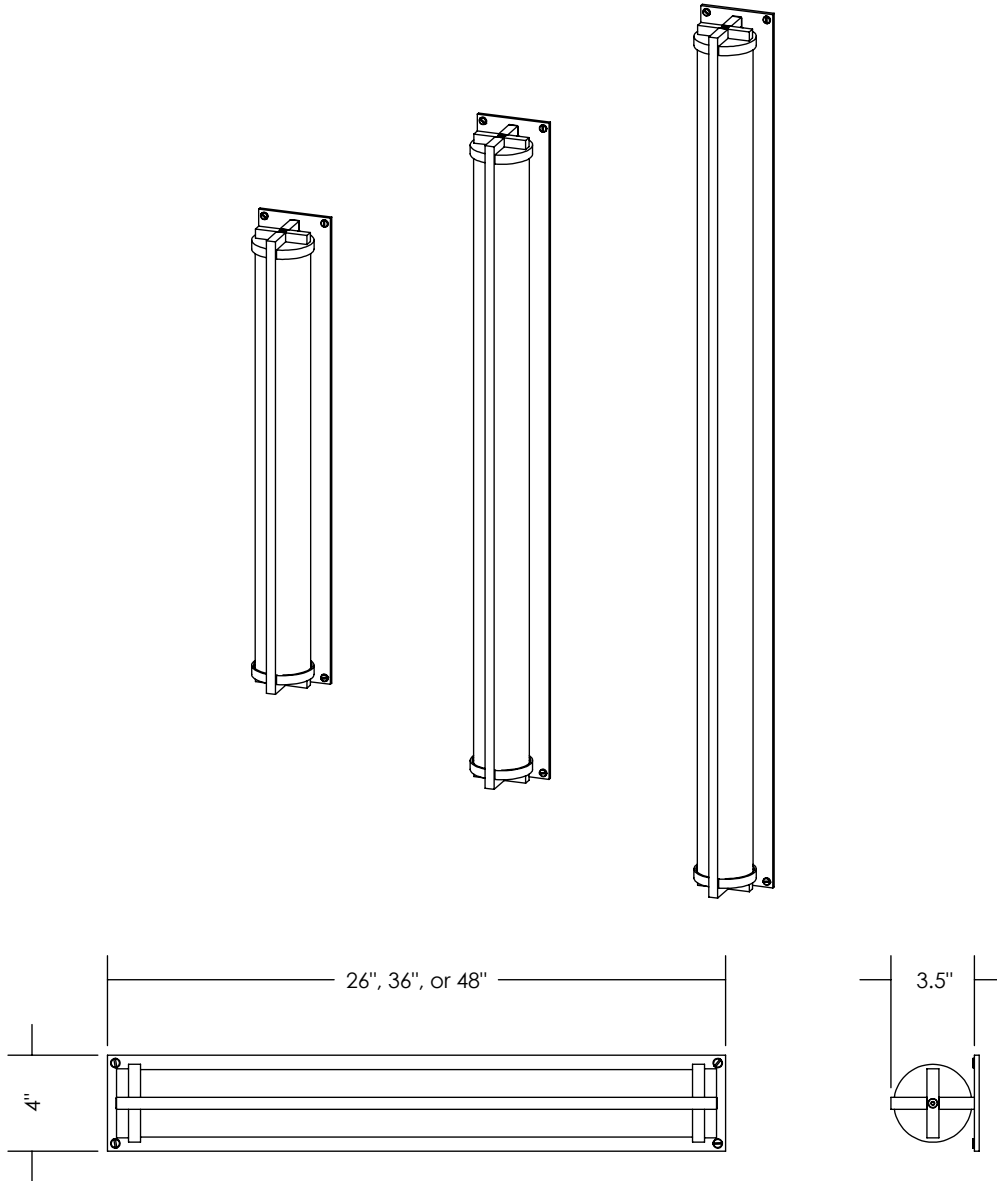

JUNIPER

METROPOLIS WALL SCONCE JPR-MTRW 26" , 36" & 48" CONFIGURATIONS

OVERVIEW

Wall-mounted linear LED sconce featuring independent direct/indirect light control option

WEIGHT

26" - 8 lbs (3.5 kgs)
36" - 10 lbs (5 kgs)
48" - 13 lbs (6 kgs)

MATERIALS

Aluminum, Frosted Acrylic, (Blackened Steel Mesh)

FINISH OPTIONS

Satin Brass, Satin Aluminum, Polished Aluminum, Polished Brass

ILLUMINATION & POWER

26" - 4000 LM/41W
36" - 6100 LM/61W
48" - 8200 LM/81W