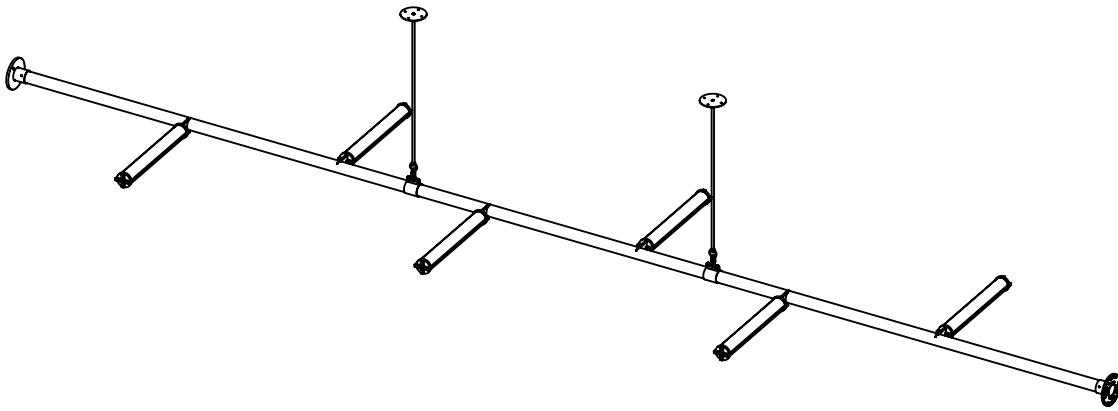

JUNIPER

METROPOLIS WALL-TO-WALL LIGHTING SYSTEM JPR-MTRO

*CUSTOM FIXTURE: DIMENSIONS & SPECS VARY

CATEGORY

Wall-to-wall LED fixture featuring individual uplight/downlight control. Length and module number dependent on site dimensions. Please contact Juniper for guidance.

*WEIGHT

76 lbs Approx

MATERIALS

Aluminum, Brass, Frosted Acrylic, (Blackened Steel Mesh)

ILLUMINATION & POWER

4000 LM per module
2400K, 2700K, 3000K
90 CRI

Direct/Indirect lighting

Class 2, 120-277 AC input, 24VDC output
41W per module

DIMMING OPTIONS

2-Wire/TRIAC/Forward-Phase
3-Wire/EcoSystem
0-10V

CANOPY

Ø 6.75" canopy plate in matching finish

*SUSPENSION & MOUNTING

Suspension height fixed at 42" (please contact Juniper for custom heights)