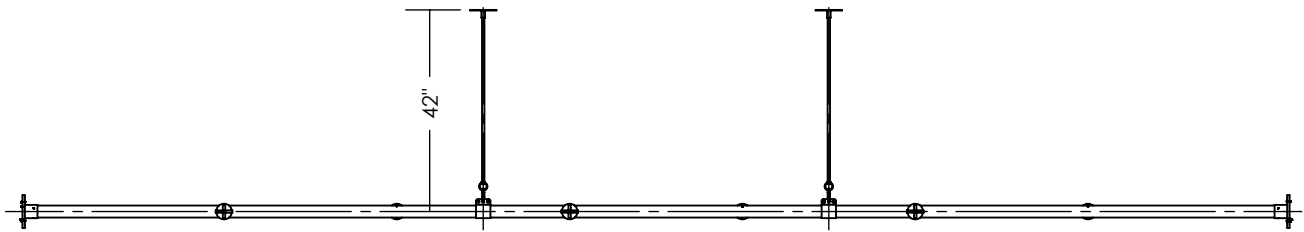

JUNIPER

METROPOLIS WALL-TO-WALL LIGHTING SYSTEM JPR-MTRO

*CUSTOM FIXTURE: DIMENSIONS & SPECS VARY

CATEGORY

Wall-to-wall LED fixture featuring individual uplight/downlight control. Length and module number dependent on site dimensions. Please contact Juniper for guidance.

*WEIGHT

76 lbs Approx

MATERIALS

Aluminum, Brass, Frosted Acrylic, (Blackened Steel Mesh)

ILLUMINATION & POWER

4000 LM per module
2400K, 2700K, 3000K
90 CRI

Direct/Indirect lighting

Class 2, 120-277 AC input, 24VDC output
41W per module

DIMMING OPTIONS

2-Wire/TRIAC/Forward-Phase
3-Wire/EcoSystem
0-10V

CANOPY

Ø 6.75" canopy plate in matching finish

*SUSPENSION & MOUNTING

Suspension height fixed at 42" (please contact Juniper for custom heights)