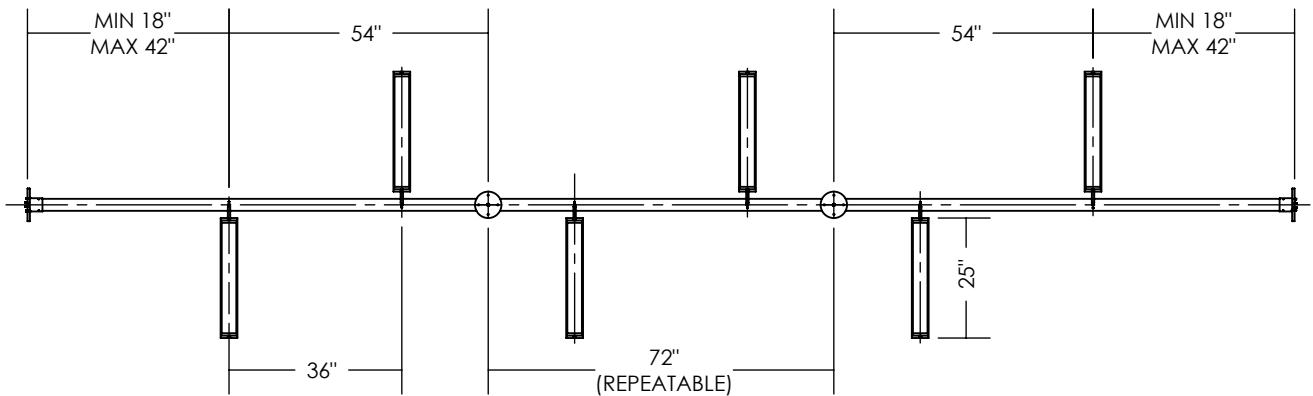

JUNIPER

METROPOLIS WALL-TO-WALL LIGHTING SYSTEM JPR-MTRO

*CUSTOM FIXTURE: DIMENSIONS & SPECS VARY

CATEGORY

Wall-to-wall LED fixture featuring individual uplight/downlight control. Length and module number dependent on site dimensions. Please contact Juniper for guidance.

*WEIGHT

76 lbs Approx

MATERIALS

Aluminum, Brass, Frosted Acrylic, (Blackened Steel Mesh)

ILLUMINATION & POWER

4000 LM per module
2400K, 2700K, 3000K
90 CRI

Direct/Indirect lighting

Class 2, 120-277 AC input, 24VDC output
41W per module

DIMMING OPTIONS

2-Wire/TRIAC/Forward-Phase
3-Wire/EcoSystem
0-10V

CANOPY

Ø 6.75" canopy plate in matching finish

*SUSPENSION & MOUNTING

Suspension height fixed at 42" (please contact Juniper for custom heights)