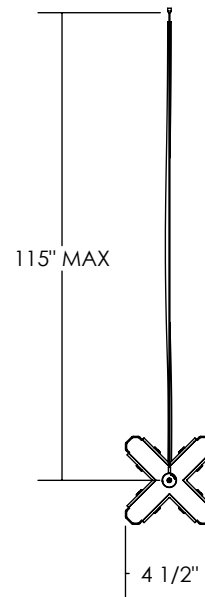

JUNIPER

PLUS CONFIGURATION

X CONFIGURATION

VERTICAL CONFIGURATION

AXIS X JPR-AXSX

OVERVIEW

Dimmable ceiling suspended fixtures featuring extruded bronze and a variety of configurations.

WEIGHT

36" - 30 lbs
48" - 40 lbs

MATERIALS

Aluminum, Bronze, PMMA

FINISH OPTIONS

Antique Pewter, Black Oxide, Black Walnut, Grey-Stained Ash, Polished Brass, Satin Brass

ILLUMINATION & POWER

36" - 3700LM/55W
48" - 5000LM/74W