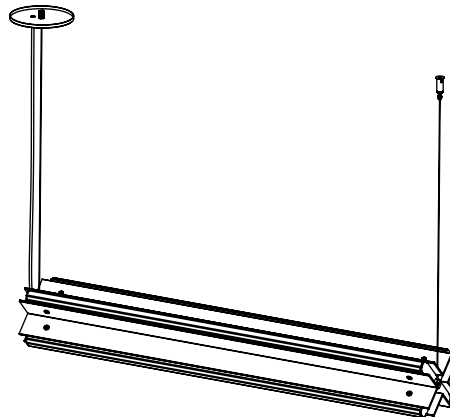

JUNIPER

PLUS CONFIGURATION

X CONFIGURATION

VERTICAL CONFIGURATION

AXIS X JPR-AXSX

OVERVIEW

Dimmable ceiling suspended fixtures featuring extruded bronze and a variety of configurations.

WEIGHT

36" - 30 lbs
48" - 40 lbs

MATERIALS

Aluminum, Bronze, PMMA

FINISH OPTIONS

Antique Pewter, Black Oxide, Black Walnut, Grey-Stained Ash, Polished Brass, Satin Brass

ILLUMINATION & POWER

36" - 3700LM/55W
48" - 5000LM/74W