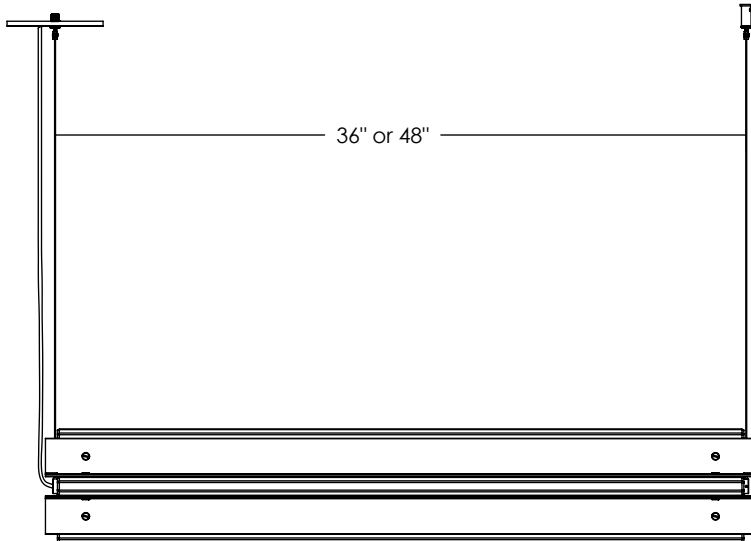

AXIS X JPR-AXSX

OVERVIEW

Dimmable ceiling suspended fixtures featuring extruded bronze and a variety of configurations.

WEIGHT

36" - 30 lbs
48" - 40 lbs

MATERIALS

Aluminum, Bronze, PMMA

FINISH OPTIONS

Antique Pewter, Black Oxide, Black Walnut, Grey-Stained Ash, Polished Brass, Satin Brass

ILLUMINATION & POWER

36" - 3700LM/55W
48" - 5000LM/74W

90CRI
2700K, 3000K, 3500K, 4000K

Class 2, 120-277VAC Input, 24VDC Input

DIMMING OPTIONS

2-Wire/TRIAC/Forward-Phase
3-Wire/Ecosystem
0-10V

CANOPY

5" canopy plate in matching finish or white
2" mini mounting plate in matching finish

SUSPENSION & MOUNTING

115" aircraft cable with grippers provided

CABLING

16' silver cord field adjustable