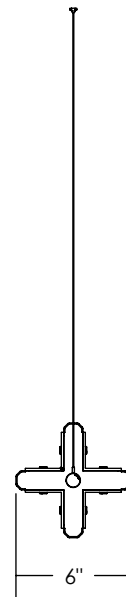

JUNIPER

PLUS CONFIGURATION

X CONFIGURATION

VERTICAL CONFIGURATION

AXIS X JPR-AXSX

OVERVIEW

Dimmable ceiling suspended fixtures featuring extruded bronze and a variety of configurations.

WEIGHT

36" - 30 lbs
48" - 40 lbs

MATERIALS

Aluminum, Bronze, PMMA

FINISH OPTIONS

Antique Pewter, Black Oxide, Black Walnut, Grey-Stained Ash, Polished Brass, Satin Brass

ILLUMINATION & POWER

36" - 3700LM/55W
48" - 5000LM/74W

90CRI
2700K, 3000K, 3500K, 4000K

Class 2, 120-277VAC Input, 24VDC Input

DIMMING OPTIONS

2-Wire/TRIAC/Forward-Phase
3-Wire/Ecosystem
0-10V

CANOPY

5" canopy plate in matching finish or white
2" mini mounting plate in matching finish