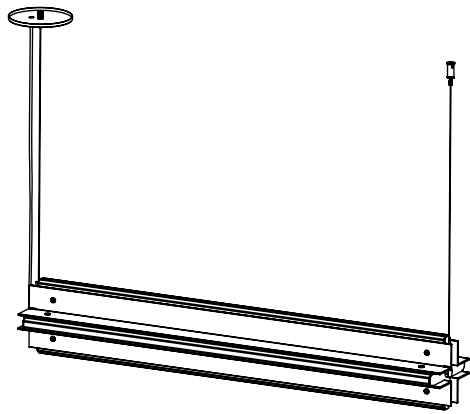

JUNIPER

PLUS CONFIGURATION

X CONFIGURATION

VERTICAL CONFIGURATION

AXIS X JPR-AXSX

OVERVIEW

Dimmable ceiling suspended fixtures featuring extruded bronze and a variety of configurations.

WEIGHT

36" - 30 lbs
48" - 40 lbs

MATERIALS

Aluminum, Bronze, PMMA

FINISH OPTIONS

Antique Pewter, Black Oxide, Black Walnut, Grey-Stained Ash, Polished Brass, Satin Brass

ILLUMINATION & POWER

36" - 3700LM/55W
48" - 5000LM/74W