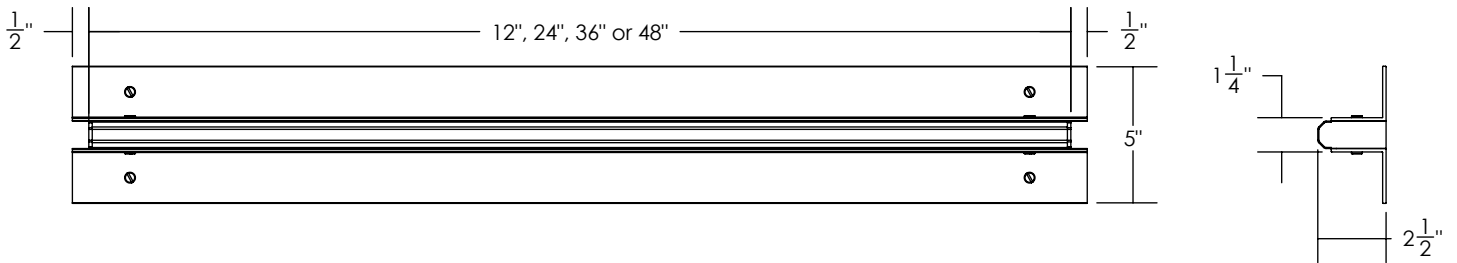

JUNIPER

AXIS WALL SCONCE JPR-AXSW 12", 24", 36", 48" CONFIGURATIONS

OVERVIEW

Dimmable wall sconce fixtures featuring extruded bronze and a variety of illumination options.

WEIGHT

12" - 5 lbs
24" - 9 lbs
36" - 13 lbs
48" - 17 lbs

MATERIALS

Aluminum, Bronze, PMMA

ILLUMINATION & POWER

12" - 270LM/4.5W
24" - 650LM/9W
36" - 900LM/14W
48" - 1200LM/18.5W

90CRI
2700K, 3000K, 3500K, 4000K

Class 2, 120-277VAC Input, 24VDC Output

DIMMING OPTIONS