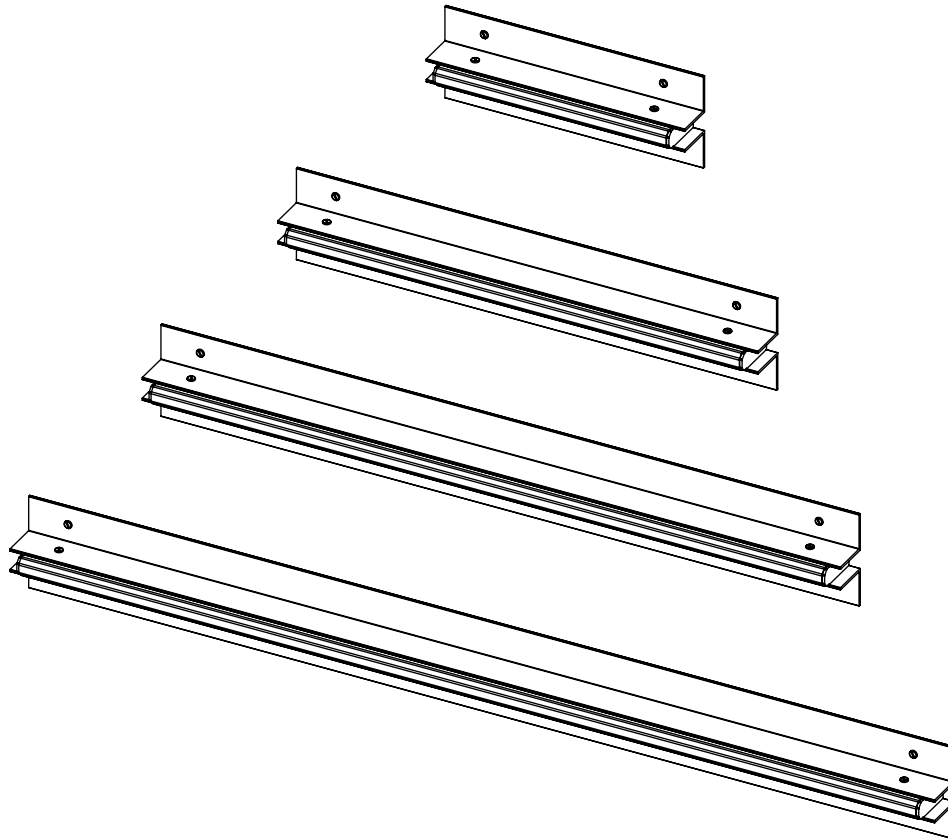

JUNIPER

AXIS WALL SCONCE JPR-AXSW 12", 24", 36", 48" CONFIGURATIONS

OVERVIEW

Dimmable wall sconce fixtures featuring extruded bronze and a variety of illumination options.

WEIGHT

12" - 5 lbs
24" - 9 lbs
36" - 13 lbs
48" - 17 lbs

MATERIALS

Aluminum, Bronze, PMMA

ILLUMINATION & POWER

12" - 270LM/4.5W
24" - 650LM/9W
36" - 900LM/14W
48" - 1200LM/18.5W

90CRI
2700K, 3000K, 3500K, 4000K

Class 2, 120-277VAC Input, 24VDC Output

DIMMING OPTIONS

2-Wire/TRIAC/Forward-Phase
3-Wire/Ecosystem
0-10V

FINISH OPTIONS

Antique Pewter, Black Oxide, Black Walnut,
Grey-stained Ash, Polished Brass, Satin Brass

MOUNTING

Mounted to wall using provided wood screws