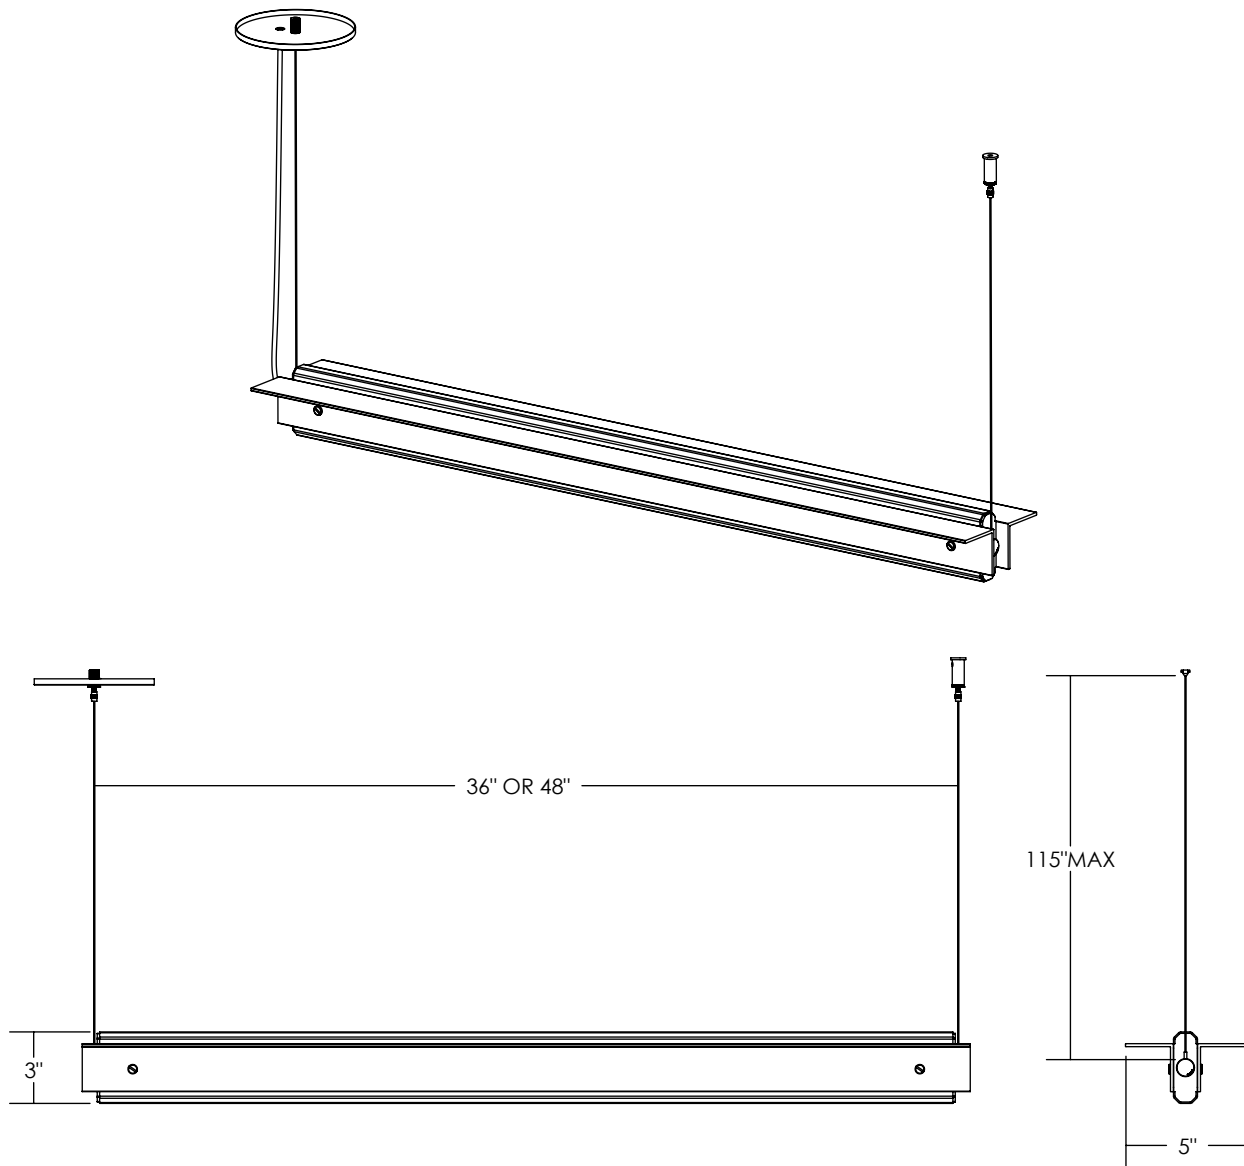

JUNIPER

AXIS T JPR-AXST 36" & 48" CONFIGURATIONS

OVERVIEW

Dimmable ceiling suspended fixtures featuring extruded bronze, independent uplight/downlight control capability, and a variety of illumination options.

WEIGHT

36" - 14 lbs
48" - 18 lbs

MATERIALS

Aluminum, bronze, PMMA

FINISH OPTIONS

Antique Pewter, Black Oxide, Black Walnut, Grey-stained Ash, Polished Brass, Satin Brass

ILLUMINATION & POWER

36" - 1800LM/27.5W
48" - 2400LM/37W

90CRI
2700K, 3000K, 3500K, 4000K

Direct/indirect lighting available

Class 2, 120-277 AC input, 24VDC output

DIMMING OPTIONS

2-Wire/TRIAC/Forward-Phase
3-Wire/Ecosystem
0-10V

CANOPY

5" canopy plate in matching finish or white
3" mini mounting plate in matching finish

SUSPENSION & MOUNTING

115" aircraft cable with grippers provided

CABLING

16' silver cord field adjustable