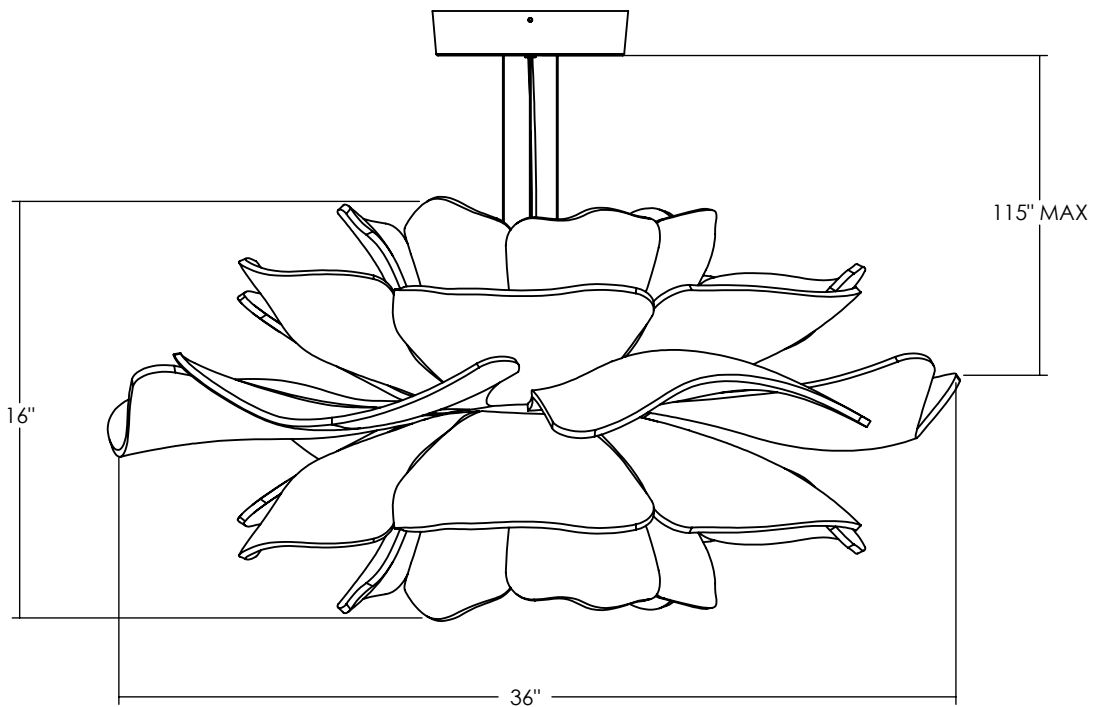

JUNIPER

LOVE ME NOT JPR-LMNP

OVERVIEW

Dimmable suspended pendant fixture featuring Evonik Satinice acrylic and a soft diffused illumination.

WEIGHT

30 lbs

MATERIALS

Aluminum, copper, frosted PMMA

ILLUMINATION & POWER

3000 LM, 3000K, 90CRI

32W total

Class 2, 120-277 AC input, Constant Current

DIMMING

2-Wire/TRIAC/Forward-Phase

CANOPY

Ø 8.7" white canopy

SUSPENSION & MOUNTING

3 x 115" aircraft cables with grippers in canopy

CABLING

16' silver cord field adjustable