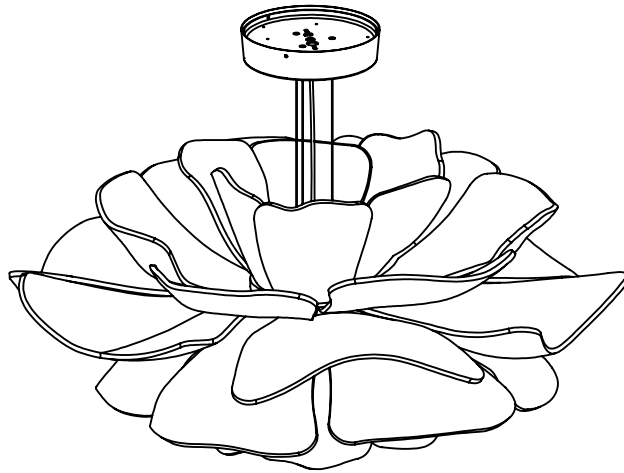

JUNIPER

LOVE ME NOT JPR-LMNP

OVERVIEW

Dimmable suspended pendant fixture featuring Evonik Satinice acrylic and a soft diffused illumination.

WEIGHT

30 lbs

MATERIALS

Aluminum, copper, frosted PMMA

ILLUMINATION & POWER

3000 LM, 3000K, 90CRI

32W total

Class 2, 120-277 AC input, Constant Current

DIMMING

2-Wire/TRIAC/Forward-Phase

CANOPY

Ø 8.7" white canopy

SUSPENSION & MOUNTING

3 x 115" aircraft cables with grippers in canopy

CABLING

16' silver cord field adjustable