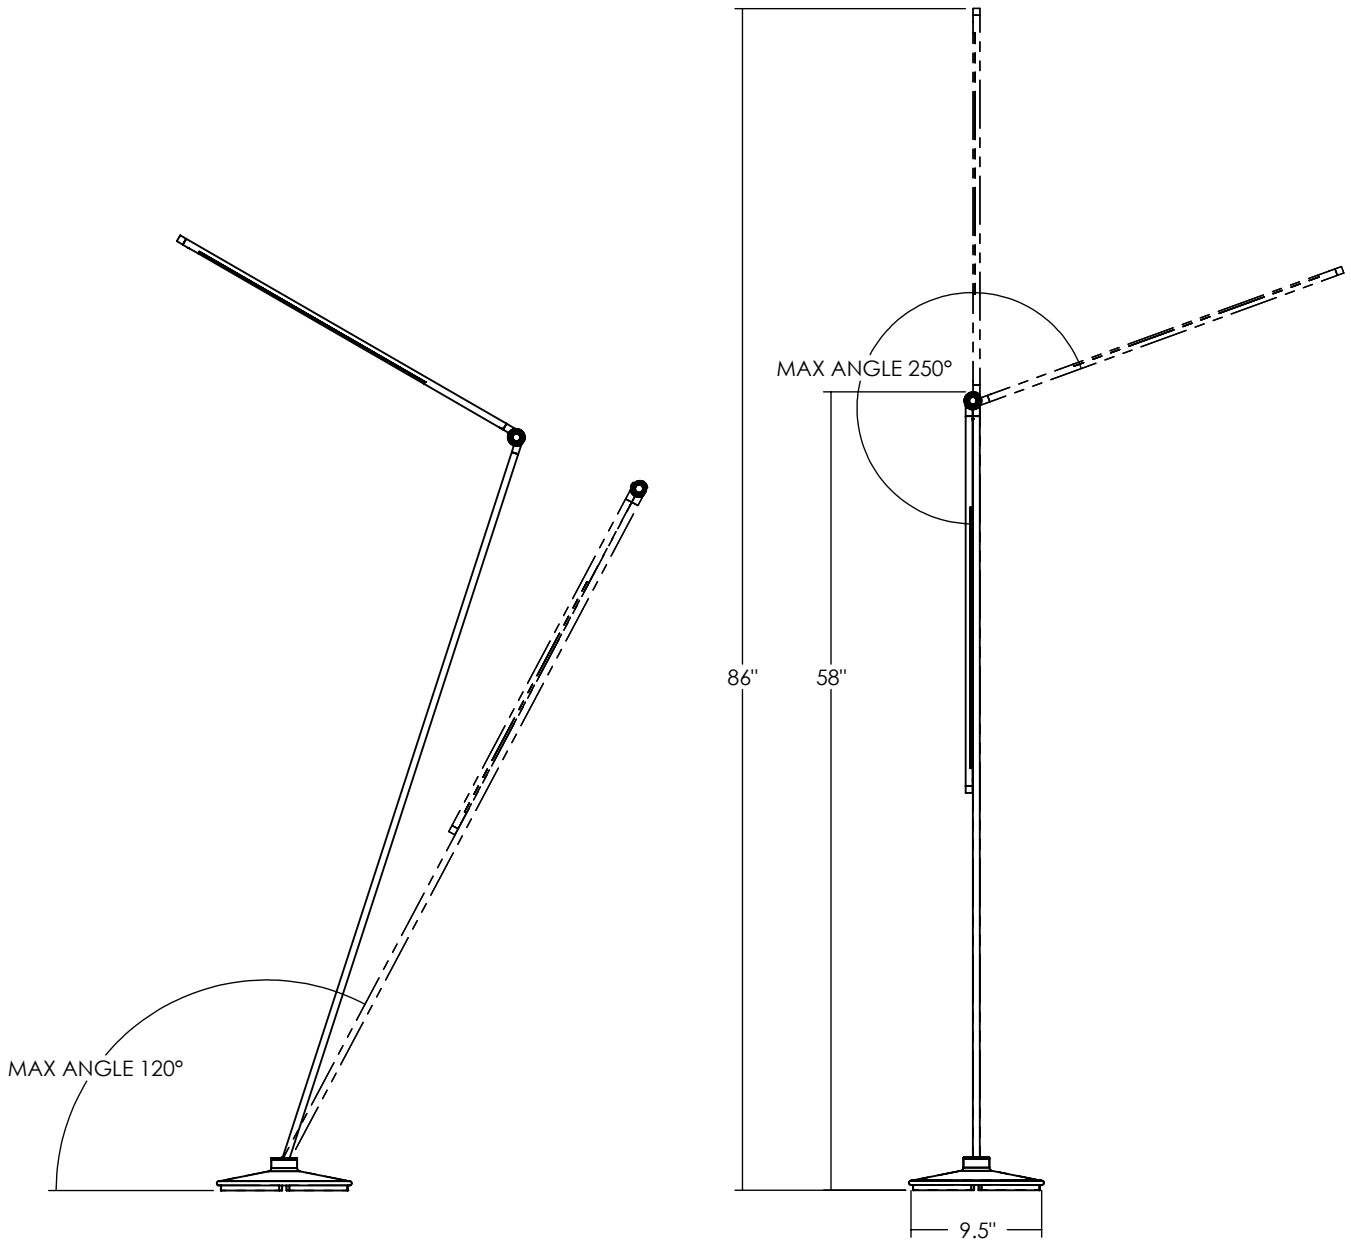

## THIN FLOOR LAMP JPR-THFL

### OVERVIEW

Dimmable LED floor lamp featuring a hinged arm and a freely rotating ball joint within a matte black cast iron base.

### WEIGHT

14lbs

### ILLUMINATION & POWER

0-730 LM, 3000K, 90CRI  
Clear lens

7W total

12V 1A wall plug with 5' braided cord and interchangeable international pins included