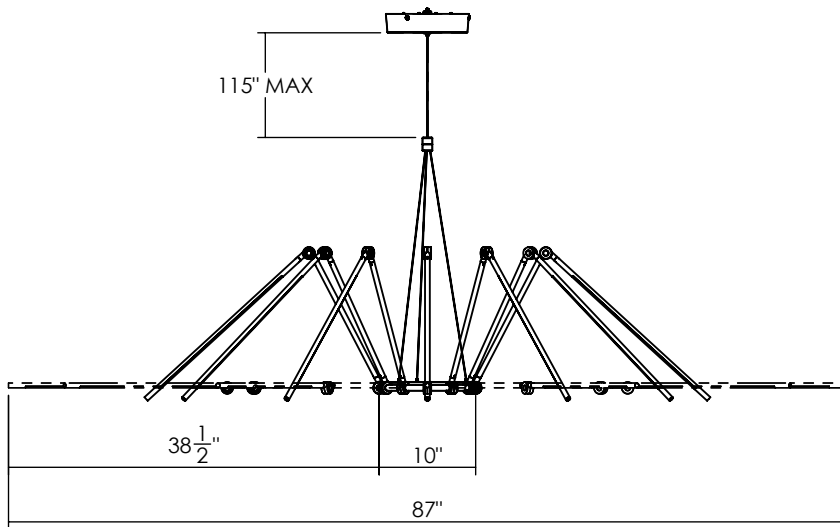

JUNIPER

THIN CHANDELIER SMALL JPR-THCS

OVERVIEW

Suspended LED chandelier featuring 12 adjustable arms and a variety of illumination options.

WEIGHT

15 lbs

MATERIALS

Acrylic, Brass

CANOPY

8.7" canopy in matching finish
(white canopy available upon request)

SUSPENSION & MOUNTING

115" aircraft cable with gripper and cable coupler provided

CABLING

16' silver cord field adjustable