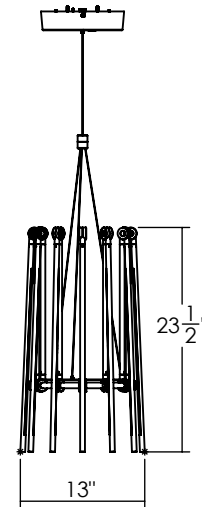

JUNIPER

THIN CHANDELIER SMALL JPR-THCS

OVERVIEW

Suspended LED chandelier featuring 12 adjustable arms and a variety of illumination options.

WEIGHT

15 lbs

MATERIALS

Acrylic, Brass

FINISH

Satin Brass

ILLUMINATION

0-5300 LM
90 CRI
2700K, 3000K, 3500K, 4000K

Frosted lens

48W total
Class 2, 120-277 AC input, 24VDC output

DIMMING OPTIONS

2-Wire/TRIAC/Forward-Phase
3-Wire/Ecosystem
0-10V

CANOPY

8.7" canopy in matching finish
(white canopy available upon request)

SUSPENSION & MOUNTING

115" aircraft cable with gripper and cable coupler provided

CABLING

16' silver cord field adjustable