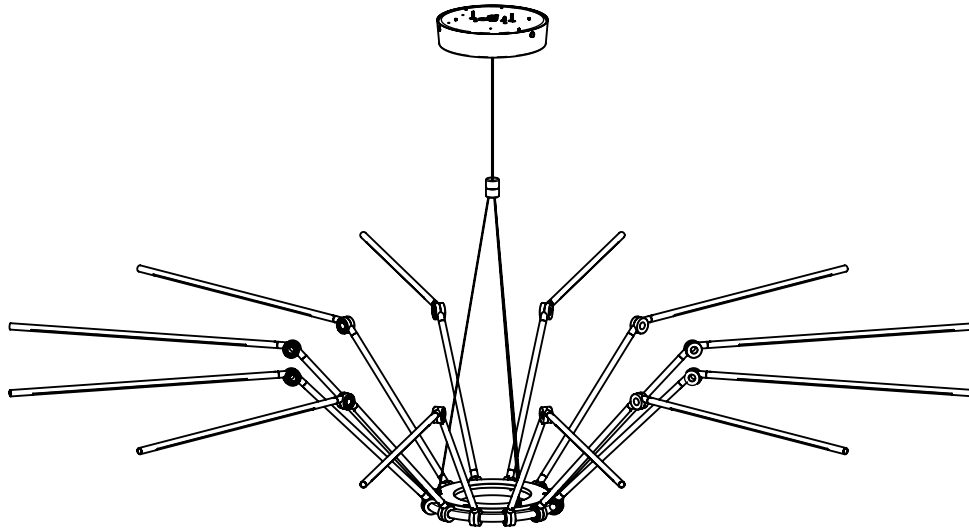

JUNIPER

THIN CHANDELIER SMALL JPR-THCS

OVERVIEW

Suspended LED chandelier featuring 12 adjustable arms and a variety of illumination options.

WEIGHT

15 lbs

MATERIALS

Acrylic, Brass

CANOPY

8.7" canopy in matching finish
(white canopy available upon request)

SUSPENSION & MOUNTING

115" aircraft cable with gripper and cable coupler provided

CABLING

16' silver cord field adjustable