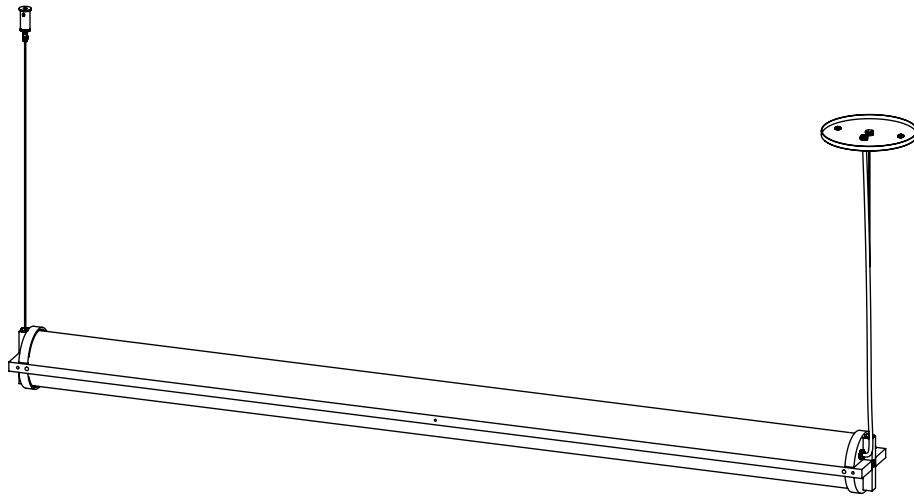

JUNIPER

METROPOLIS SUSPENSION JPR-MTRS 48" CONFIGURATION

OVERVIEW

Suspended linear LED fixture featuring independent uplight/downlight control capability

WEIGHT

11 lbs

MATERIALS

Aluminum, Frosted Acrylic, (Blackened Steel Mesh)

FINISH OPTIONS

Satin Brass, Satin Aluminum, Polished Aluminum

ILLUMINATION & POWER

8200 LM
90 CRI
2400K, 2700K, 3000K

Direct/Indirect lighting available

81W total
Class 2, 120-277 AC input, 24VDC output

DIMMING OPTIONS

2-Wire/TRIAC/Forward-Phase
3-Wire/EcoSystem
0-10V

CANOPY

Ø 5" canopy plate in matching finish
2" mini mounting plate in matching finish

SUSPENSION & MOUNTING

150" aircraft cable with grippers provided

MESH (OPTIONAL)

Black hexagonal mesh diffuser available

CABLING

16' silver cord field adjustable