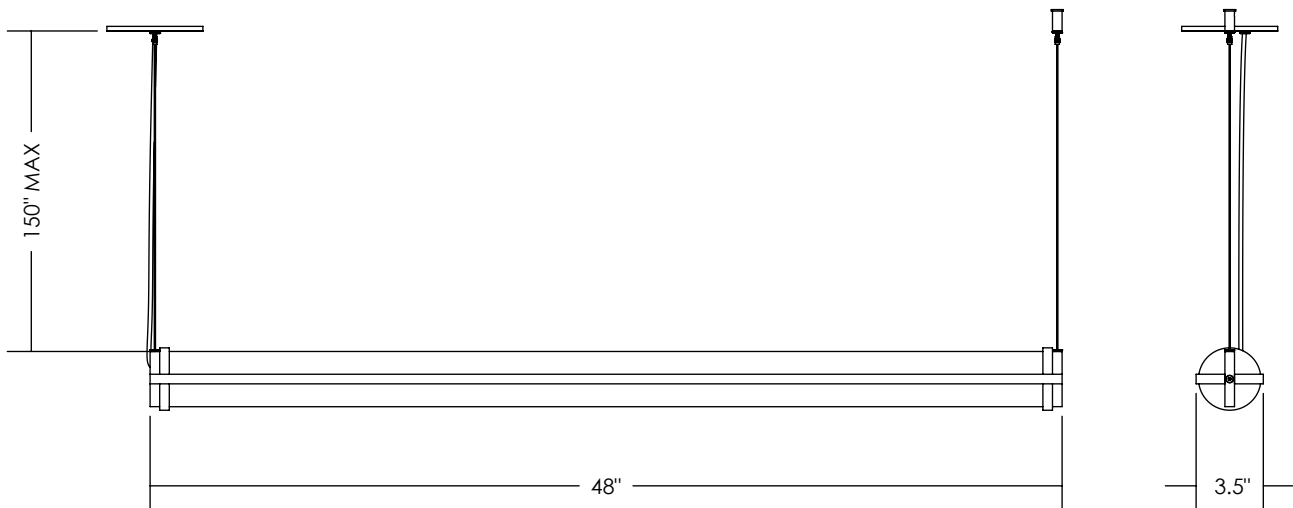

JUNIPER

METROPOLIS SUSPENSION JPR-MTRS 48" CONFIGURATION

OVERVIEW

Suspended linear LED fixture featuring independent uplight/downlight control capability

WEIGHT

11 lbs

MATERIALS

Aluminum, Frosted Acrylic, (Blackened Steel Mesh)

FINISH OPTIONS

Satin Brass, Satin Aluminum, Polished Aluminum

ILLUMINATION & POWER

8200 LM
90 CRI
2400K, 2700K, 3000K

Direct/Indirect lighting available

81W total
Class 2, 120-277 AC input, 24VDC output

DIMMING OPTIONS

2-Wire/TRIAC/Forward-Phase
3-Wire/EcoSystem
0-10V

CANOPY

Ø 5" canopy plate in matching finish
2" mini mounting plate in matching finish

SUSPENSION & MOUNTING

150" aircraft cable with grippers provided

MESH (OPTIONAL)

Black hexagonal mesh diffuser available

CABLING

16' silver cord field adjustable