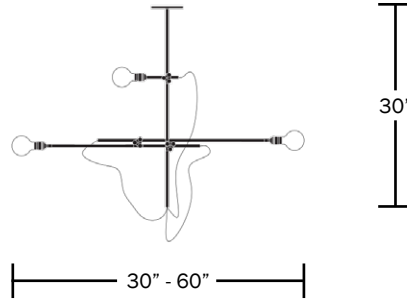

WORKSTEAD

BRASS CHANDELIER

hardwired

Description

The Brass Chandelier fuses the concept of the chandelier with a keen understanding of function and flexibility.

The same standard pieces can be configured in countless ways; as a horizontal fixture that hangs 30" from the ceiling, or as a tall vertical gesture that hangs a dramatic 60" below ceiling.

Materials

Hewn and cast brass, with a nude cloth pulley cord.

Dimensions

Vertical Stem - 30"
Horizontal Arms - 30"
Canopy - 5 1/4"
Adjustable Depth - 30" to 60"

Weight

13 lbs

Lamp

60 Watt Max
6W Dimmable LED bulb included
540 Lumens
50 Watt Equivalent
2700K Color Temperature
Bulb Life 30,000 Hours
110/120V, E26
220/240, E27
UL / CE Approved