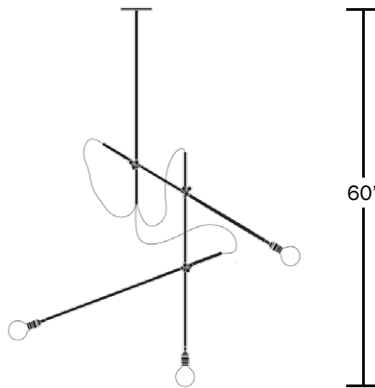

WORKSTEAD

BRASS CHANDELIER

hardwired

Description

The Brass Chandelier fuses the concept of the chandelier with a keen understanding of function and flexibility.

The same standard pieces can be configured in countless ways; as a horizontal fixture that hangs 30" from the ceiling, or as a tall vertical gesture that hangs a dramatic 60" below ceiling.

Materials

Hewn and cast brass, with a nude cloth pulley cord.

Dimensions

Vertical Stem - 30"
Horizontal Arms - 30"
Canopy - 5 1/4"
Adjustable Depth - 30" to 60"

Weight

13 lbs

Lamp

60 Watt Max
6W Dimmable LED bulb included
540 Lumens
50 Watt Equivalent
2700K Color Temperature
Bulb Life 30,000 Hours
110/120V, E26
220/240, E27
UL / CE Approved