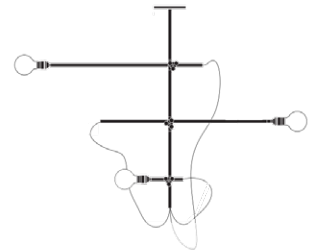

WORKSTEAD

BRASS CHANDELIER

hardwired

Description

The Brass Chandelier fuses the concept of the chandelier with a keen understanding of function and flexibility.

The same standard pieces can be configured in countless ways; as a horizontal fixture that hangs 30" from the ceiling, or as a tall vertical gesture that hangs a dramatic 60" below ceiling.

Materials

Hewn and cast brass, with a nude cloth pulley cord.

Dimensions

Vertical Stem - 30"
Horizontal Arms - 30"
Canopy - 5 1/4"
Adjustable Depth - 30" to 60"

Weight

13 lbs

Lamp

60 Watt Max
6W Dimmable LED bulb included
540 Lumens
50 Watt Equivalent
2700K Color Temperature
Bulb Life 30,000 Hours
110/120V, E26
220/240, E27
UL / CE Approved