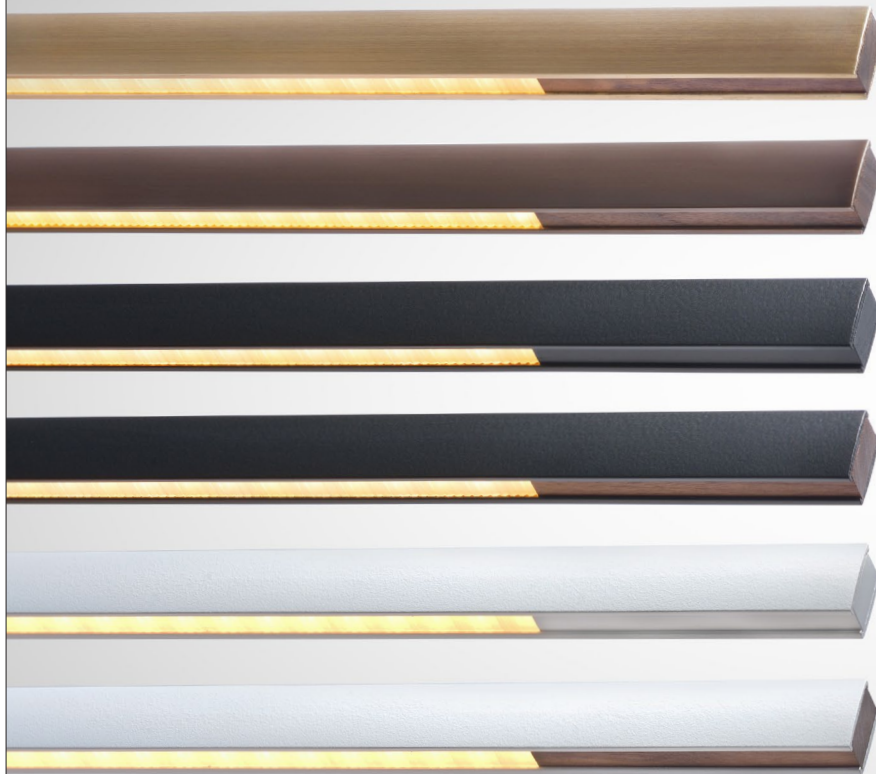

RP-E-1502 P

Highline Pendant Series

Design: Archier

Highline Pendant Series

DIMENSIONS

DIMENSIONS IN MILLIMETRES

1800 / 2400

24

FINISH SELECTION

Satin Brass & Walnut*

Patina Brass & Walnut*

Black

Black & Walnut

White

White & Walnut

** hand waxed brass finishes are intended to change over time*

PRODUCT TECHNICAL SPECIFICATION

NAME:	HIGHLINE
DESIGN:	ARCHIER
STYLE:	PENDANT
MATERIALS:	BRASS PROFILE // FLUTED DIFFUSER // AMERICAN WALNUT END DETAIL
FINISH:	SATIN BRASS WITH NATURAL WAX COATING // PATINA BRASS WITH NATURAL WAX COATING // BLACK POWDERCOAT // WHITE POWDERCOAT
LIGHT SOURCE:	1800MM: TRIDONIC LED // 45W // 2800 lm DOWNLIGHTING // 2800 lm UPLIGHTING // REMOTE INSTALL DRIVER 2400MM: TRIDONIC LED // 60W // 4000 lm DOWNLIGHTING // 4000 lm UPLIGHTING // REMOTE INSTALL DRIVER
DIMMING:	STANDARD - NON-DIMMABLE OPTION - PHASE-CUT OPTION - DALI + SWITCH DIM
SUSPENSION:	1.5M ULTRAFINE BRAIDED TEXTILE FLEX // 2 x SEAMLESS CANOPY