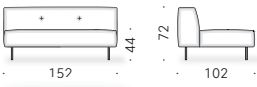

Modular elements