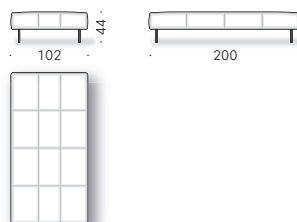

Erei

Elisa Ossino

2018

Daybed, modular straight sofa and pouf

Materials - Sofa:

FRAME: wood with elastic straps.

FEET: powder-coated steel, gun barrel grey or brick red coloured. Adjustable thermoplastic glide feet.

SET OF COATED FEET (optional): aluminium coated with leather (E Mistral: biscotto). Thermoplastic adjustable glide foot.

PADDING: variable-density polyurethane foam, memory foam and polyester wadding covered with light polyester velvet. Only for the UK market the components in memory foam are made of polyurethane foam. For the FR (Fire Resistant) versions on request, the filling materials comply with the current regulations.

LOOSE CUSHIONS (optional): in goose down, covered with cotton cloth.

HEADREST CUSHION: polyurethane foam and polyester wadding, covered with light polyester velvet.

EXTERNAL COVER: removable cover in fabric or non-removable in leather.

ARMREST ORGANISER FOR ACCESSORIES: leather (E2 Mistral: biscotto) with rear anti-slip strip.