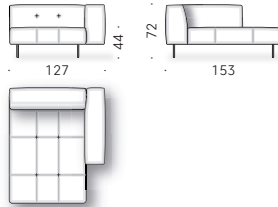

Modular elements