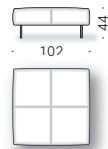

Modular elements