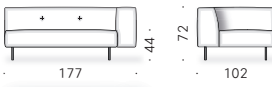

Modular elements