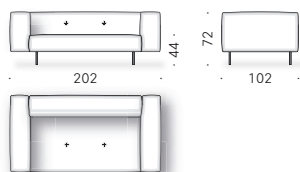

Erei

Elisa Ossino

2018

Daybed, modular straight sofa and pouf

Materials - Sofa:

FRAME: wood with elastic straps.

FEET: powder-coated steel, gun barrel grey or brick red coloured. Adjustable thermoplastic glide feet.

SET OF COATED FEET (optional): aluminium coated with leather (E Mistral: biscotto). Thermoplastic adjustable glide foot.

PADDING: variable-density polyurethane foam, memory foam and polyester wadding covered with light polyester velvet. Only for the UK market the components in memory foam are made of polyurethane foam. For the FR (Fire Resistant) versions on request, the filling materials comply with the current regulations.

LOOSE CUSHIONS (optional): in goose down, covered with cotton cloth.

HEADREST CUSHION: polyurethane foam and polyester wadding, covered with light polyester velvet.

EXTERNAL COVER: removable cover in fabric or non-removable in leather.

ARMREST ORGANISER FOR ACCESSORIES: leather (E2 Mistral: biscotto) with rear anti-slip strip.