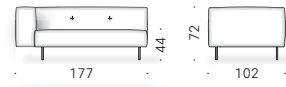

Modular elements