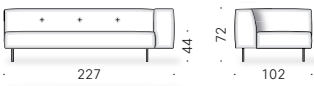

Modular elements