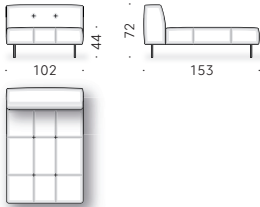

Modular elements