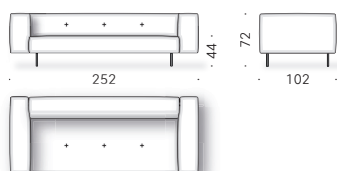

Erei

Elisa Ossino

2018

Daybed, modular straight sofa and pouf

Materials - Sofa:

FRAME: wood with elastic straps.

FEET: powder-coated steel, gun barrel grey or brick red coloured. Adjustable thermoplastic glide feet.

SET OF COATED FEET (optional): aluminium coated with leather (E Mistral: biscotto). Thermoplastic adjustable glide foot.

PADDING: variable-density polyurethane foam, memory foam and polyester wadding covered with light polyester velvet. Only for the UK market the components in memory foam are made of polyurethane foam. For the FR (Fire Resistant) versions on request, the filling materials comply with the current regulations.

LOOSE CUSHIONS (optional): in goose down, covered with cotton cloth.

HEADREST CUSHION: polyurethane foam and polyester wadding, covered with light polyester velvet.

EXTERNAL COVER: removable cover in fabric or non-removable in leather.

ARMREST ORGANISER FOR ACCESSORIES: leather (E2 Mistral: biscotto) with rear anti-slip strip.