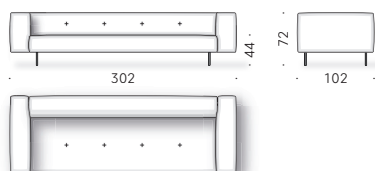

Erei

Elisa Ossino

2018

Daybed, modular straight sofa and pouf

Materials - Sofa:

FRAME: wood with elastic straps.

FEET: powder-coated steel, gun barrel grey or brick red coloured. Adjustable thermoplastic glide feet.

SET OF COATED FEET (optional): aluminium coated with leather (E Mistral: biscotto). Thermoplastic adjustable glide foot.

PADDING: variable-density polyurethane foam, memory foam and polyester wadding covered with light polyester velvet. Only for the UK market the components in memory foam are made of polyurethane foam. For the FR (Fire Resistant) versions on request, the filling materials comply with the current regulations.

LOOSE CUSHIONS (optional): in goose down, covered with cotton cloth.

HEADREST CUSHION: polyurethane foam and polyester wadding, covered with light polyester velvet.

EXTERNAL COVER: removable cover in fabric or non-removable in leather.

ARMREST ORGANISER FOR ACCESSORIES: leather (E2 Mistral: biscotto) with rear anti-slip strip.