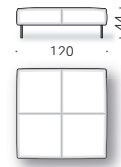

Modular elements