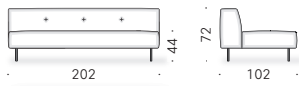

Modular elements