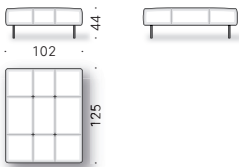

Modular elements