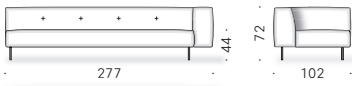

Modular elements