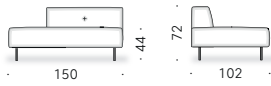

Modular elements