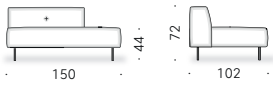

Modular elements