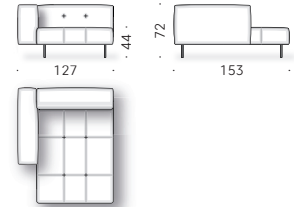

Modular elements