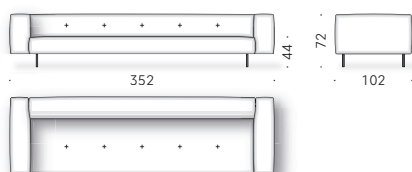

Erei

Elisa Ossino

2018

Daybed, modular straight sofa and pouf

Materials - Sofa:

FRAME: wood with elastic straps.

FEET: powder-coated steel, gun barrel grey or brick red coloured. Adjustable thermoplastic glide feet.

SET OF COATED FEET (optional): aluminium coated with leather (E Mistral: biscotto). Thermoplastic adjustable glide foot.

PADDING: variable-density polyurethane foam, memory foam and polyester wadding covered with light polyester velvet. Only for the UK market the components in memory foam are made of polyurethane foam. For the FR (Fire Resistant) versions on request, the filling materials comply with the current regulations.

LOOSE CUSHIONS (optional): in goose down, covered with cotton cloth.

HEADREST CUSHION: polyurethane foam and polyester wadding, covered with light polyester velvet.

EXTERNAL COVER: removable cover in fabric or non-removable in leather.

ARMREST ORGANISER FOR ACCESSORIES: leather (E2 Mistral: biscotto) with rear anti-slip strip.