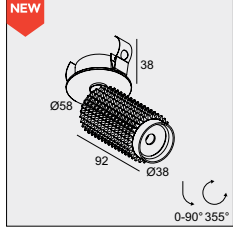

PUNK CLIP

Don't be deceived: Punk Clip may look small with its diameter of only 39mm, its performance is big with an output of 7,1W. The Clip system lets you install Punk as a semi-recessed light, only letting the luminaire head peaking out of the ceiling.

PLEASE FIND THE OTHER MEMBERS
▼ OF THIS FAMILY ▼

PUNK 39 CLIP

3000K / CRI>90	2700K / CRI>90
LED [H] 7,1W / 805lm / 350mA	LED [H] 7,1W / 773lm / 350mA
24°	
471 111 811 931 ◊	471 111 811 921 ◊

◊ B-B

III 0,4 IP20