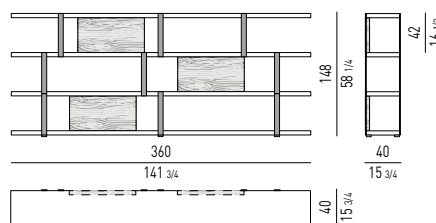

DALTON "BRONZE"

DESIGN RODOLFO DORDONI

Ripiani: in tamburato di MDF rinforzato, spessore mm 50, laccati lucido Warm Grey.

Schienali: in tamburato di MDF, spessore mm 50, impiallacciati Sucupira tinto Visone.

Supporti verticali: in metallo satinato, verniciati nel colore Bronzo chiaro.

La libreria è dotata di piedini di regolazione e viene consegnata smontata.

Shelves: in 50 mm reinforced MDF sandwich, glossy Warm Grey finish.

Back panels: in 55 mm MDF sandwich, Sucupira veneer with stained Mink finish.

Vertical metal supports: with Bronze satin painted finish.

The bookcase has adjustable feet and is delivered for assembly.

Fächer: aus verstärktem MDF Sperrholz, Dicke 50 mm, glänzend in Warm Grey lackiert.

Rückwand: aus MDF Sperrholz, Dicke 50 mm, mit nerzfarbig getöntem Sucupira Furnier.

Vertikale Stützen: aus bronzefarbigem satiniertem Metall.

Das Regal verfügt über verstellbare Füßchen und wird zerteilt geliefert.

Étagères : en nid d'abeille de MDF renforcé, épaisseur 50 mm, laquées brillant Warm Grey.

Dossiers : en nid d'abeille de MDF, épaisseur 50 mm, plaqués Sucupira teinté Vison.

Flancs : en métal finition Bronze satiné.

La bibliothèque est équipée de pieds de réglage et livrée démontée

FINITURA SCHIENALI BACK PANELS FINISH

LEGNO | WOOD

SUCUPIRA TINTO VISONÉ
MINK STAINED SUCUPIRA

FINITURA RIPIANI SHELVES FINISH

LACCATO LUCIDO
GLOSSY LACQUERED

WARM GREY

FINITURA SUPPORTI SUPPORTS FINISH

METALLO | METAL

VERNICIATO BRONZO
BRONZE PAINTED