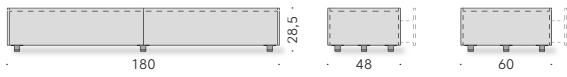

Single-sided. - W 180 cm.