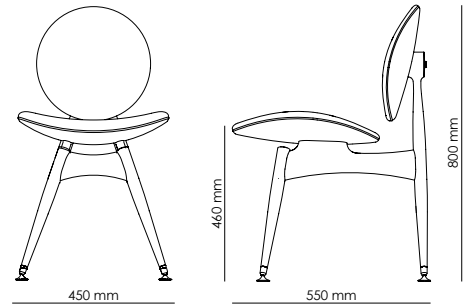

OVERGAARD & DYRMAN
Crafted in Denmark

CIRCLE DINING CHAIR Without Armrest / With Armrest | CIRCLE COLLECTION

OD210 / OD211

Design: Christian Dyrman, Jasper Overgaard
Year: 2019
Manufacture: Overgaard & Dyrman ApS
Origin: Made in Denmark

About: The design of the Circle Collection was guided by the graceful arcs and inviting curves of a circle and a quest for balance in composition. Also, the compass, used to draw the preliminary shapes, played a central role in how the final design turned out. Crafted with both new and traditional techniques, including CNC machinery and traditional wood joinery, the collection possesses a light and elegant expression.

The Circle Dining Chair is available with or without arms. It comes fully upholstered in a broad selection of fabrics and leather. The base is in solid wood and fittings are either of brass, aged brass or stainless steel.

OD210