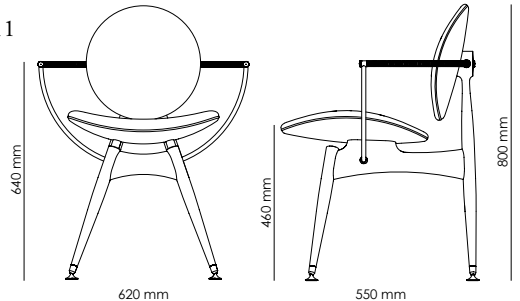

OVERGAARD & DYRMAN
Crafted in Denmark

CIRCLE DINING CHAIR Without Armrest / With Armrest | CIRCLE COLLECTION

OD210 / OD211

Design: Christian Dyrman, Jasper Overgaard
Year: 2019
Manufacture: Overgaard & Dyrman ApS
Origin: Made in Denmark

About: The design of the Circle Collection was guided by the graceful arcs and inviting curves of a circle and a quest for balance in composition. Also, the compass, used to draw the preliminary shapes, played a central role in how the final design turned out. Crafted with both new and traditional techniques, including CNC machinery and traditional wood joinery, the collection possesses a light and elegant expression.

The Circle Dining Chair is available with or without arms. It comes fully upholstered in a broad selection of fabrics and leather. The base is in solid wood and fittings are either of brass, aged brass or stainless steel.

OD210

OD211

AVAILABLE MATERIALS

Wooden Frame: Oiled Walnut | Black Stained Ash | White Oiled Ash | Oiled Oak | Smoked Oak
Fittings: Brass | Aged Brass | Stainless Steel
Armrest Bow: Brass | Aged Brass | Stainless Steel | Black Powder Coated Steel
Armrest leather cord: Natural | Black | Dark Brown
Fabric: Maralinga, Okinawa, Gio, Balgo, Coco, Vienna Velvet, Fiord, Rime | COM
Leather: Natural | Elegance | Matstone | Yellowstone | COL