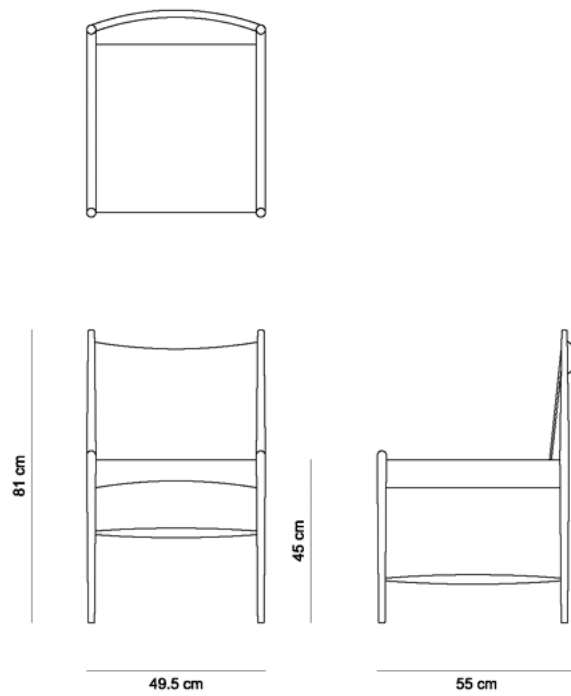

CANTU CHAIR

1958

PRODUCT INFO

DIMENSIONS

- 49,5 x 55 x 81 h (cm)

PRODUCT DESCRIPTION

- Solid wood frame
- Leather seat and back
- Optional: Loose cushion on seat

INFO