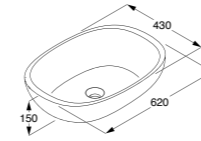

Iceland
P. Lissoni

Iceland

/ Lavabo da piano in Cristalplant®, tutto bianco o bianco con rivestimento esterno in vernice grigio antracite.

/ Washbasin for counter top mounting, in Cristalplant®, totally white or white + coating made of anthracite grey paint.

/ Lavabo pour plan, en Cristalplant®, tout blanc ou blanc + revêtement externe avec peinture gris anthracite.

/ Waschbecken für Waschtischplatten, aus Cristalplant®, vollständig weiß oder weiß + Außenlackierung anthrazitgrau.

/ Lavabo apoyado en Cristalplant®, todo blanco o blanco + revestimiento exterior con pintura gris antracita.

Iceland

/ Lavabo da appoggio in Cristalplant® bianco, senza tropopieno, completo di scarico, tappo bianco e sifone. L. 620, P. 430, H. 150 mm. Versione tutto bianco WRICAE01. Versione bianco con rivestimento esterno in vernice grigio antracite WSICAE01.

/ Top-mounted washbasin in white Cristalplant®, without overflow, with white drain hole and siphon. L. 620, P. 430, H. 150 mm. Totally white WRICAE01. White + coating made of anthracite grey paint WSICAE01.

/ Lavabo d'appui en Cristalplant® blanc, sans trop-plein, muni d'écoulement, bouchon blanc et siphon. L. 620, P. 430, H. 150 mm. Tout blanc WRICAE01. Blanc + revêtement externe avec peinture gris anthracite WSICAE01.

/ Aufgebautes Waschbecken aus Cristalplant® weiß, ohne Überlauf, komplett mit Ablauf, Stopfen weiß und Siphon. L. 620, P. 430, H. 150 mm. Vollständig weiß WRICAE01. Weiß + Außenlackierung anthrazitgrau WSICAE01.

/ Lavabo apoyado en Cristalplant®, sin rebosadero. L. 620, P. 430, H. 150 mm. Versiones: todo blanco WRICAE01 / blanco + revestimiento exterior con pintura gris antracita WSICAE01.