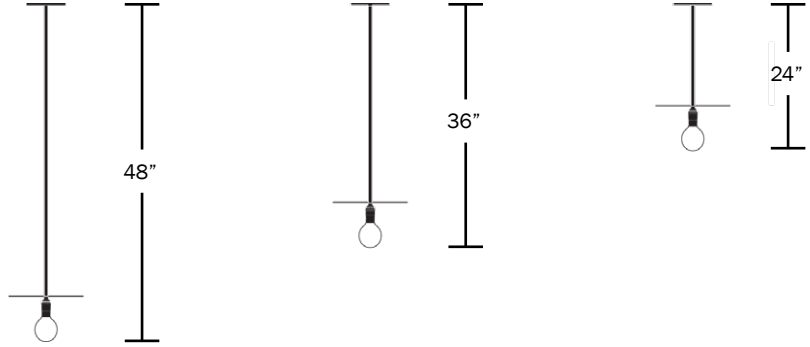

WORKSTEAD

BLACK PENDANT

hardwired

Description

This elemental pendant comes in an all-black finish. A joint allows 90 degrees of rotation. The dimension of the rod can be customized at three standard lengths, with further customization available upon request.

Materials

Powder-coated and cast brass

Dimensions

Small - 24"
Medium - 36"
Large - 48"
Disc - 10" dia.

Weight

4 lbs

Lamp

60 Watt Max
6W Dimmable LED bulb included
540 Lumens
50 Watt Equivalent
2700K Color Temperature
Bulb Life 30,000 Hours
110/120V, E26
220/240, E27
UL / CE Approved