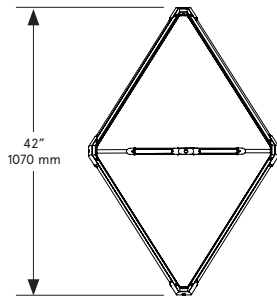

# BEC BRITAIN

FRONT

SIDE

PLAN

### *Dimensions*

28 inch x 42 inch x 28 inch H  
710 mm x 1065 mm x 710 mm H

### *Weight*

14.5 lb/6.6 kg

### *Dimensions*

39 inch x 60 inch x 46 inch H  
990 mm x 1525 mm x 1170 mm H