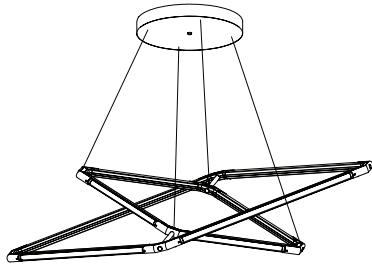

# BEC BRITAIN

Angles are adjustable

### *Dimensions*

28 inch x 42 inch x 16 inch H  
710 mm x 1065 mm x 405 mm H

### *Dimensions*

39 inch x 61 inch x 23 inch H  
990 mm x 1550 mm x 585 mm H

### *Suspension*

Aircraft cable with adjustable fasteners in  
the canopy. Variable suspension height.