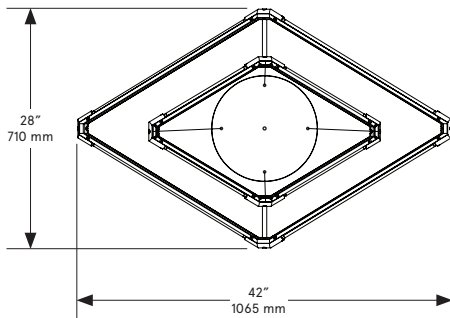

# BEC BRITAIN

Angles are adjustable

### *Dimensions*

28 inch x 42 inch x 16 inch H  
710 mm x 1065 mm x 405 mm H

### *Weight*

14.5 lb/6.6 kg

### *Dimensions*

39 inch x 61 inch x 23 inch H  
990 mm x 1550 mm x 585 mm H