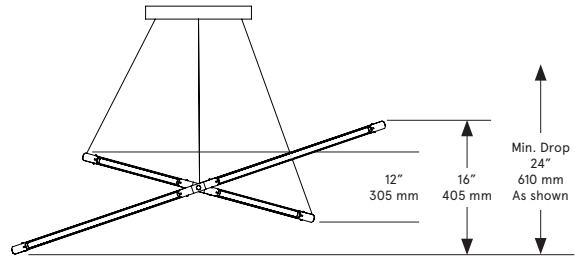

# BEC BRITAIN

Angles are adjustable

### *Dimensions*

28 inch x 42 inch x 16 inch H  
710 mm x 1065 mm x 405 mm H

### *Dimensions*

39 inch x 61 inch x 23 inch H  
990 mm x 1550 mm x 585 mm H