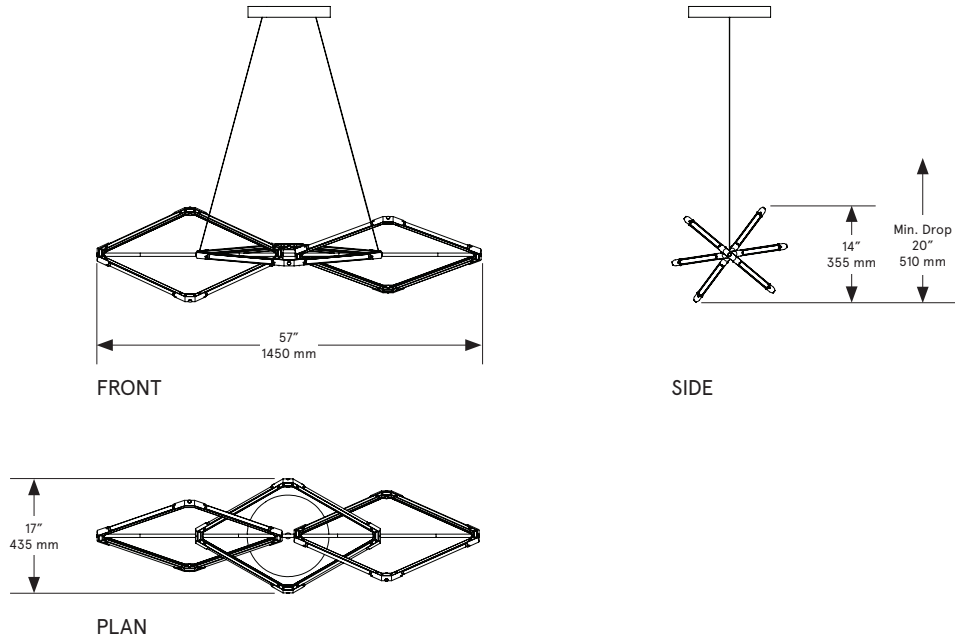

BEC BRITAIN

Zelda Links Small

Lead Time

14 - 16 weeks

Dimensions

57 inch x 17 inch x 14 inch H
1450 mm x 435 mm 355 mm H

Weight

21 lb/9.5 kg

LED Illumination

24 VDC T5 LED tube
2700 Kelvin
CRI 90

Electrical - Total

Wattage: 36 Watt
Lumens: 2880 Lumens
110 - 240 VAC
277 VAC on request

Installation

Locally mounted driver
120V Dimming: C-L (Lutron) switching
240V Dimming: 0-10V wireless (Lutron Pico)
Canopy: 12.25 x 1.75 inch (311 x 44 mm) round
in matching metal finish

14 - 16 weeks

Dimensions

93 inch x 27 inch x 22 inch H
2360 mm x 685 mm 560 mm H

Weight

25 lb/11.3 kg

LED Illumination

24 VDC T5 LED tube
2700 Kelvin
CRI 90

Electrical - Total

Lead Time

14 - 16 weeks

Dimensions

133in x 39in x 33in H
3380 mm x 990 mm 890 mm H

Weight

30 lb/13.6 kg

LED Illumination

24 VDC T5 LED tube
2700 Kelvin
CRI 90