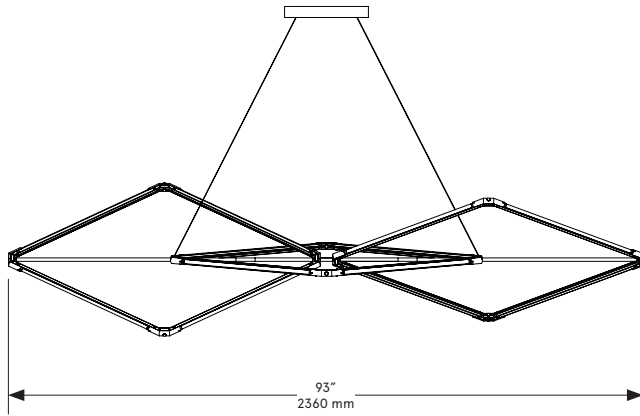

BEC BRITAIN

FRONT