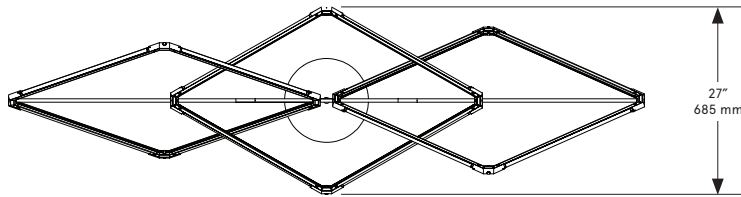

PLAN

Zelda Links Medium

Lead Time

14 - 16 weeks

Dimensions

93 inch x 27 inch x 22 inch H
2360 mm x 685 mm 560 mm H

Weight

25 lb/11.3 kg

LED Illumination

24 VDC T5 LED tube
2700 Kelvin
CRI 90

Electrical - Total

Wattage: 72 Watt
Lumens: 5760 Lumens
110 - 240 VAC
277 VAC on request

Installation

Locally mounted driver
Dimming: 0-10V wireless (Lutron Pico)
Canopy: 12.25 x 1.75 inch (311 x 44 mm) round
in matching metal finish

Suspension

Aircraft cable with adjustable fasteners in
the canopy. Variable suspension height.

Wiring

24V low voltage power through the aircraft
cables.

Materials

Finished Brass

Standard Finishes

Brushed Brass
Oil-Rubbed Bronze
Satin Nickel
Nickel Brass Contrast

Special Order Finishes

Polished Brass
Medium Antique Brass
Polished Nickel
Dark Pewter
Polished Black Nickel
Polished Copper