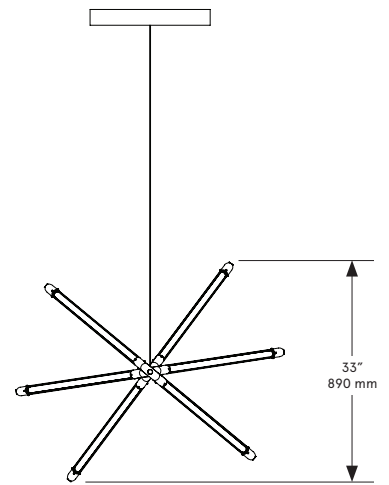

14 - 16 weeks

Dimensions

93 inch x 27 inch x 22 inch H
2360 mm x 685 mm 560 mm H

Weight

25 lb/11.3 kg

LED Illumination

24 VDC T5 LED tube
2700 Kelvin
CRI 90

Electrical - Total

Suspension

Aircraft cable with adjustable fasteners in
the canopy. Variable suspension height.

Wiring

24V low voltage power through the aircraft
cables.

Materials

Finished Brass

Standard Finishes

Brushed Brass
Oil-Rubbed Bronze
Satin Nickel
Nickel Brass Contrast

Special Order Finishes

Polished Brass
Medium Antique Brass
Polished Nickel
Dark Pewter
Polished Black Nickel
Polished Copper

BEC BRITAIN

FRONT

SIDE

Min. Drop: 41" / 1040 mm

PLAN

Zelda Links Large

Lead Time

14 - 16 weeks

Dimensions

133in x 39in x 33in H
3380 mm x 990 mm 890 mm H

Weight

30 lb/13.6 kg

LED Illumination

24 VDC T5 LED tube
2700 Kelvin
CRI 90