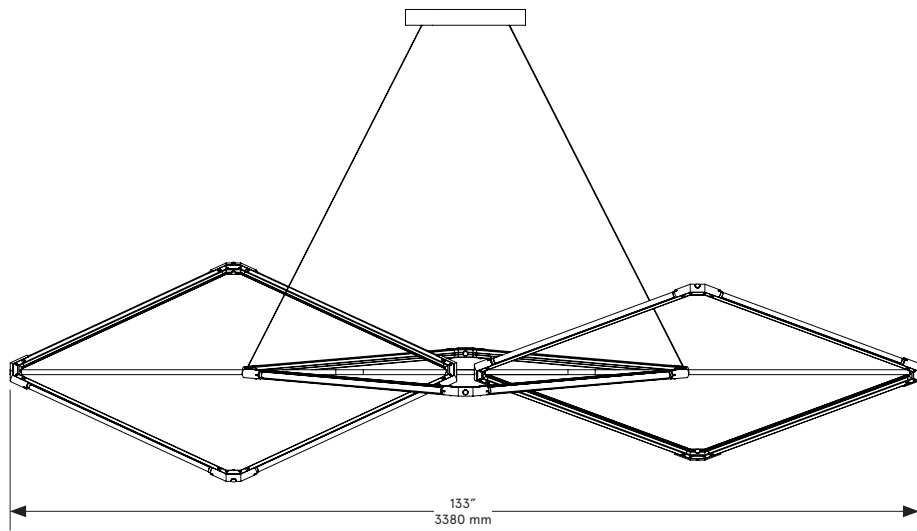

BEC BRITAIN

FRONT