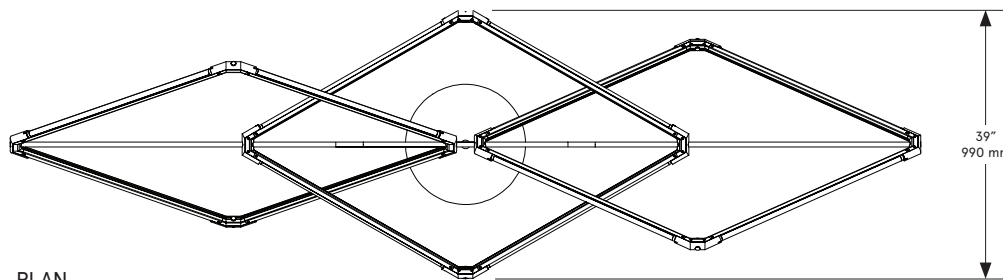

14 - 16 weeks

Dimensions

93 inch x 27 inch x 22 inch H
2360 mm x 685 mm 560 mm H

Weight

25 lb/11.3 kg

LED Illumination

24 VDC T5 LED tube
2700 Kelvin
CRI 90

Electrical - Total

Special Order Finishes

Polished Brass
Medium Antique Brass
Polished Nickel
Dark Pewter
Polished Black Nickel
Polished Copper

BEC BRITAIN

FRONT

SIDE

Min. Drop: 41" / 1040 mm

PLAN

Zelda Links Large

Lead Time

14 - 16 weeks

Dimensions

133in x 39in x 33in H
3380 mm x 990 mm 890 mm H

Weight

30 lb/13.6 kg

LED Illumination

24 VDC T5 LED tube
2700 Kelvin
CRI 90