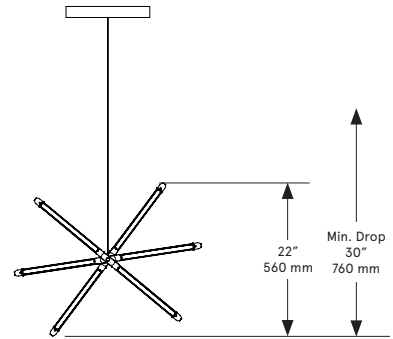

BEC BRITAIN

SIDE

Zelda Links Medium

Lead Time

14 - 16 weeks

Dimensions

93 inch x 27 inch x 22 inch H
2360 mm x 685 mm 560 mm H

Weight

25 lb/11.3 kg

LED Illumination

24 VDC T5 LED tube
2700 Kelvin
CRI 90

Electrical - Total

Wattage: 72 Watt
Lumens: 5760 Lumens
110 - 240 VAC
277 VAC on request

Installation

Locally mounted driver
Dimming: 0-10V wireless (Lutron Pico)
Canopy: 12.25 x 1.75 inch (311 x 44 mm) round
in matching metal finish

Suspension

Aircraft cable with adjustable fasteners in
the canopy. Variable suspension height.

Wiring

24V low voltage power through the aircraft
cables.

Materials

Finished Brass

Standard Finishes

Brushed Brass
Oil-Rubbed Bronze
Satin Nickel
Nickel Brass Contrast

Special Order Finishes

Polished Brass
Medium Antique Brass
Polished Nickel
Dark Pewter
Polished Black Nickel
Polished Copper