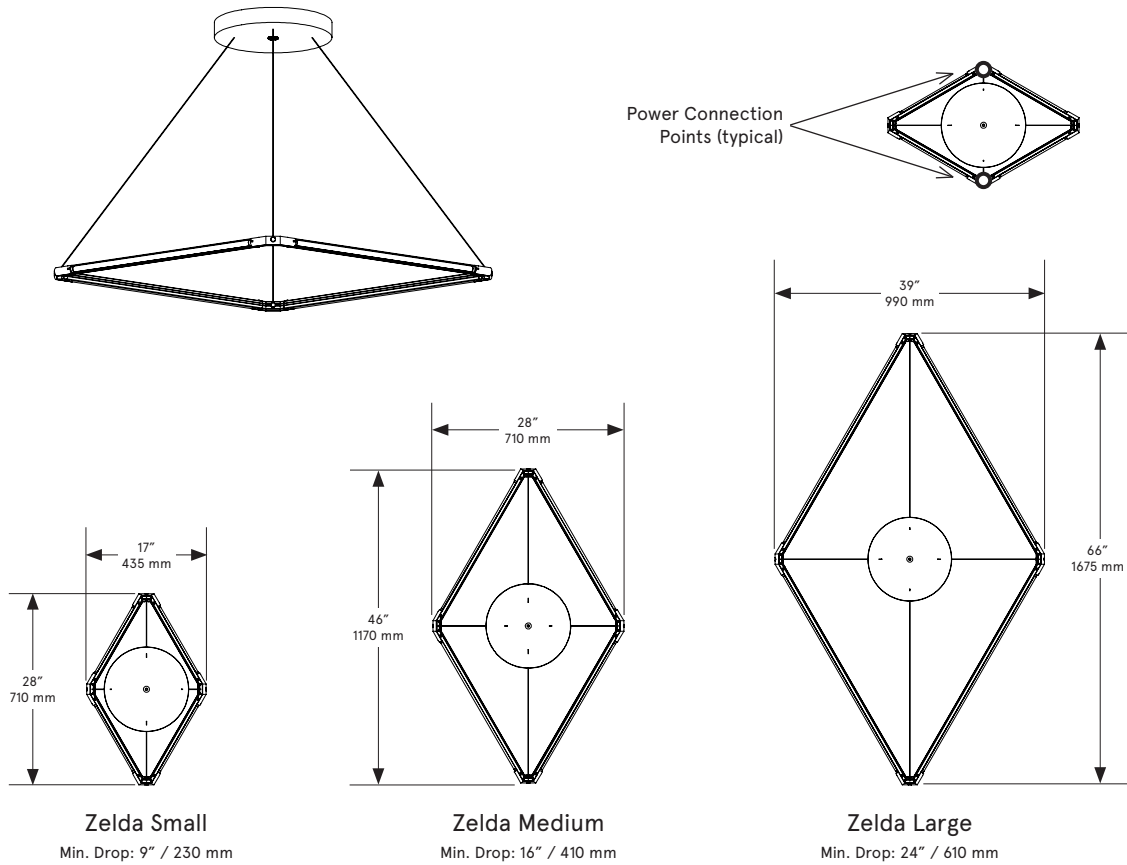

BEC BRITAIN

Zelda

Lead Time

14 - 16 weeks

Dimensions

As indicated in the drawings above. Height for all models is 1 inch / 26 mm.

Weight

s: 7 lb/3.2 kg
m: 8.5 lb/3.9 kg
l: 10.5 lb/4.8 kg

LED Illumination

24 VDC T5 LED tube
2700 Kelvin
CRI 90

Input Voltage

110 - 240 VAC
277 VAC upon request

Installation

Locally mounted driver
120V Dimming: C-L (Lutron) switching
240V Dimming: 0-10V wireless (Lutron Pico)
Canopy: 12.25 x 1.75 inch (311 x 44 mm) round
in matching metal finish

Suspension

Aircraft cable with adjustable fasteners in the canopy. Variable suspension height.

Wiring

24V low voltage power through the aircraft cables.

Electrical - Total

s: Wattage: 12 Watt
Lumens: 960 Lumens
m: Wattage: 24 Watt
Lumens: 1920 Lumens
l: Wattage: 36 Watt
Lumens: 2880 Lumens