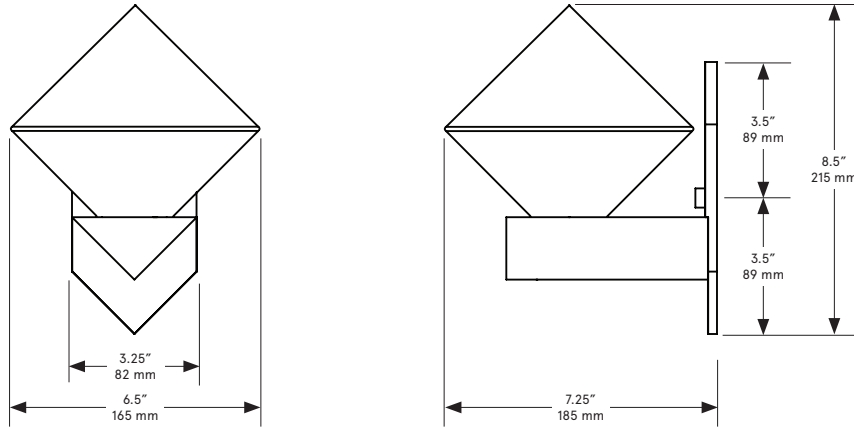

BEC BRITAIN

THEMIS Sconce 6

Lead Time

14 - 16 weeks

Dimensions

6.5in x 8.55in x 7.25in proj.
165 mm x 215 mm x 185 mm H

Weight

4 lb/1.8 kg