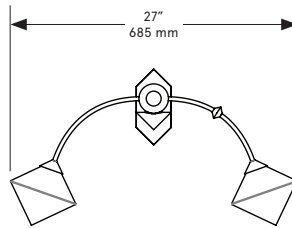

BEC BRITAIN

THEMIS Sconce 27