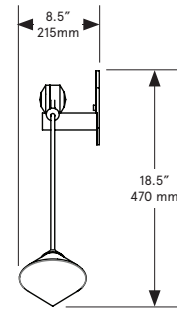

THEMIS Sconce 27 & 68

Lead Time

14 - 16 weeks

Installation

Backplate mounts directly to standard US single gang box

Materials

Finished Brass, Marble, Glass globes

Dimensions

27: 27 inch x 16 inch x 8.5 inch proj.
685 mm x 405 mm x 215 mm

68: 68 inch x 18.5 inch x 8.5 inch proj.
1725 mm x 470 mm x 215 mm

Backplate: 3.25 x 7 inch / 82 x 178 mm

Wiring

Direct 120 / 240 VAC line voltage connection

Requires an Electronic Low-Voltage dimmer switch

Standard Finishes

Brushed Brass
Oil-Rubbed Bronze
Satin Nickel
Nickel Brass Contrast

Weight

27: 7.5 lb/3.4 kg

68: 8 lb/3.6 kg

Electrical - Total

110-120 VAC

Wattage: 5 Watt

Lumens: 480

220-240 VAC

Wattage: 8 Watt

Lumens: 500

ETL listed to UL, CE, and CSA standards

Special Order Finishes

Polished Brass
Medium Antique Brass
Polished Nickel
Dark Pewter
Polished Black Nickel
Polished Copper

LED Illumination

G9 LED bulb

ELV dimming

110-120 VAC

2.5 Watt

240 Lumens

2700 Kelvin

220-240

4 Watt

250 Lumens

3000 Kelvin

Globe Colors

White, Ivory, Soft Pink, Grey.
Other colors upon request.

Bracket Finish

White Marble