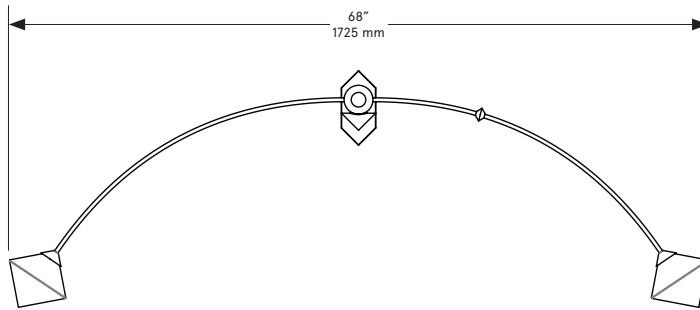

BEC BRITAIN

THEMIS Sconce 27

THEMIS Sconce 68

THEMIS Sconce 27 & 68

Lead Time

14 - 16 weeks

Installation

Backplate mounts directly to standard US single gang box

Materials

Finished Brass, Marble, Glass globes

Dimensions

27: 27 inch x 16 inch x 8.5 inch proj.
685 mm x 405 mm x 215 mm

68: 68 inch x 18.5 inch x 8.5 inch proj.
1725 mm x 470 mm x 215 mm

Backplate: 3.25 x 7 inch / 82 x 178 mm