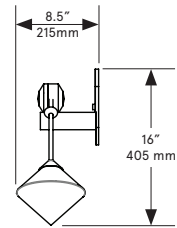

THEMIS Sconce 68