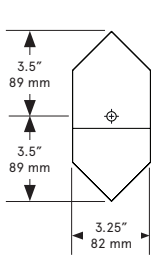

BEC BRITAIN

THEMIS Sconce 27