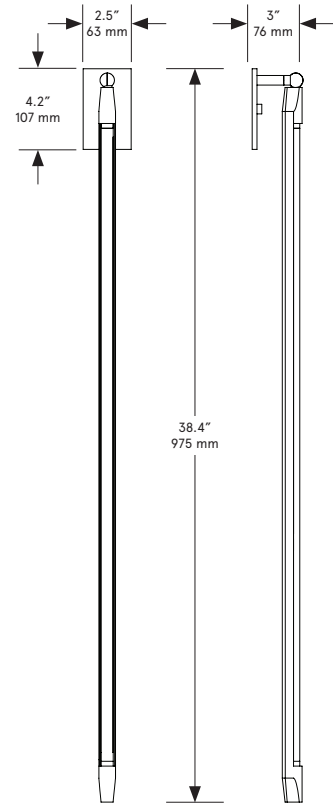

# BEC BRITAIN

SHY Sconce 1'

SHY Sconce 2'

SHY Sconce 3'

### *Dimensions*

Indicated in the drawings above

### *Weight*

1': 2.8 lb/1.3 kg  
2': 3 lb/1.4 kg  
3': 3.5 lb/1.6 kg

### *Backplate*

Remote: 2.5 x 4.2 inch / 63 x 107 mm in matching metal finish  
Local: 3 x 12.5 inch (76 x 317 mm) in matching metal finish at additional cost