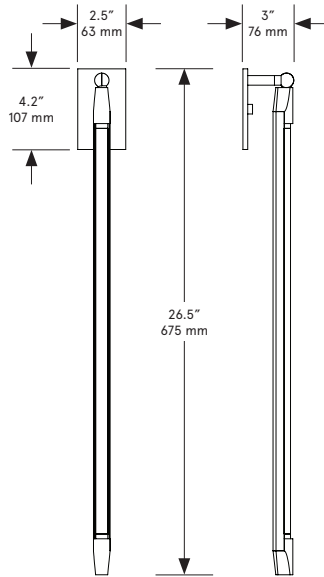

# BEC BRITAIN

SHY Sconce 1'

SHY Sconce 2'

SHY Sconce 3'

### *Dimensions*

Indicated in the drawings above

### *Weight*

1': 2.8 lb/1.3 kg  
2': 3 lb/1.4 kg  
3': 3.5 lb/1.6 kg

### *Backplate*

Remote: 2.5 x 4.2 inch / 63 x 107 mm in matching metal finish  
Local: 3 x 12.5 inch (76 x 317 mm) in matching metal finish at additional cost