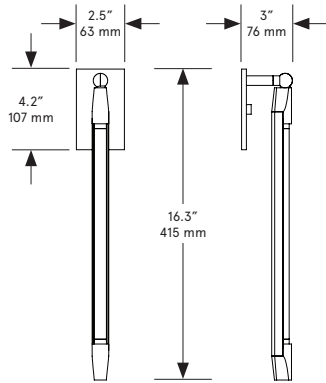

# BEC BRITAIN

SHY Sconce 1'

SHY Sconce 2'

SHY Sconce 3'

### *Dimensions*

Indicated in the drawings above

### *Weight*

1': 2.8 lb/1.3 kg  
2': 3 lb/1.4 kg  
3': 3.5 lb/1.6 kg

### *Backplate*

Remote: 2.5 x 4.2 inch / 63 x 107 mm in matching metal finish  
Local: 3 x 12.5 inch (76 x 317 mm) in matching metal finish at additional cost