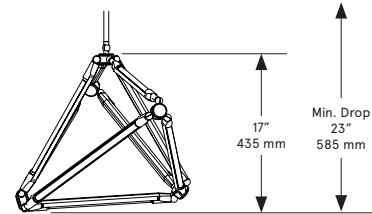

BEC BRITAIN

SIDE

SHY 17

Lead Time

14 - 16 weeks

Dimensions

38 inch x 18 inch x 17 inch H
965 mm x 460 mm x 435 mm H

Weight

13 lb/5.9 kg

LED Illumination

24 VDC T5 LED tube
2700 Kelvin
90 CRI

Electrical

Wattage: 33 Watt
Lumens: 2640 Lumens
110 - 240 VAC
277 VAC upon request

Installation - Standard

Locally mounted driver
120V Dimming: C-L (Lutron) switching
240V Dimming: 0-10V wireless (Lutron Pico)
Canopy: 8 x 1.625 inch (203 x 41 mm) round
in matching metal finish

Installation - Alternate

Remotely mounted driver
120V Dimming: C-L (Lutron) switching
240V Dimming: 0-10V hardwired
Canopy: 5 x 0.25 inch (127 x 6 mm) round
in matching metal finish

Please inquire for detailed electrical specs

Suspension

1/8 IP all-thread stem clad in brass tubing
with matching metal finish up to 35 inch
length included with fixture.
Length up to 95 inches available for
additional cost.

ETL listed to UL, CE, and CSA standards
Suitable for damp locations

Materials

Finished Brass

Standard Finishes

Brushed Brass
Oil-Rubbed Bronze
Satin Nickel
Nickel Brass Contrast

Special Order Finishes

Polished Brass
Medium Antique Brass
Polished Nickel
Dark Pewter
Polished Black Nickel
Polished Copper