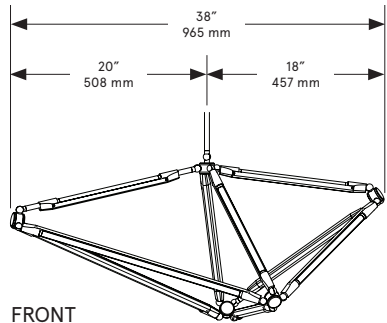

# BEC BRITAIN

FRONT

SIDE

PLAN

### *Dimensions*

38 inch x 18 inch x 17 inch H  
965 mm x 460 mm x 435 mm H

### *Weight*

13 lb/5.9 kg

### *Installation - Standard*

Locally mounted driver  
120V Dimming: C-L (Lutron) switching  
240V Dimming: 0-10V wireless (Lutron Pico)  
Canopy: 8 x 1.625 inch (203 x 41 mm) round  
in matching metal finish