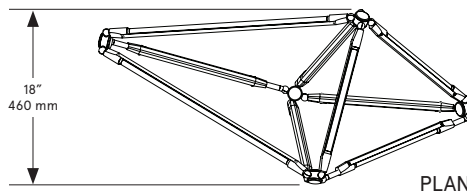

# BEC BRITAIN

FRONT

SIDE

PLAN

### *Dimensions*

38 inch x 18 inch x 17 inch H  
965 mm x 460 mm x 435 mm H