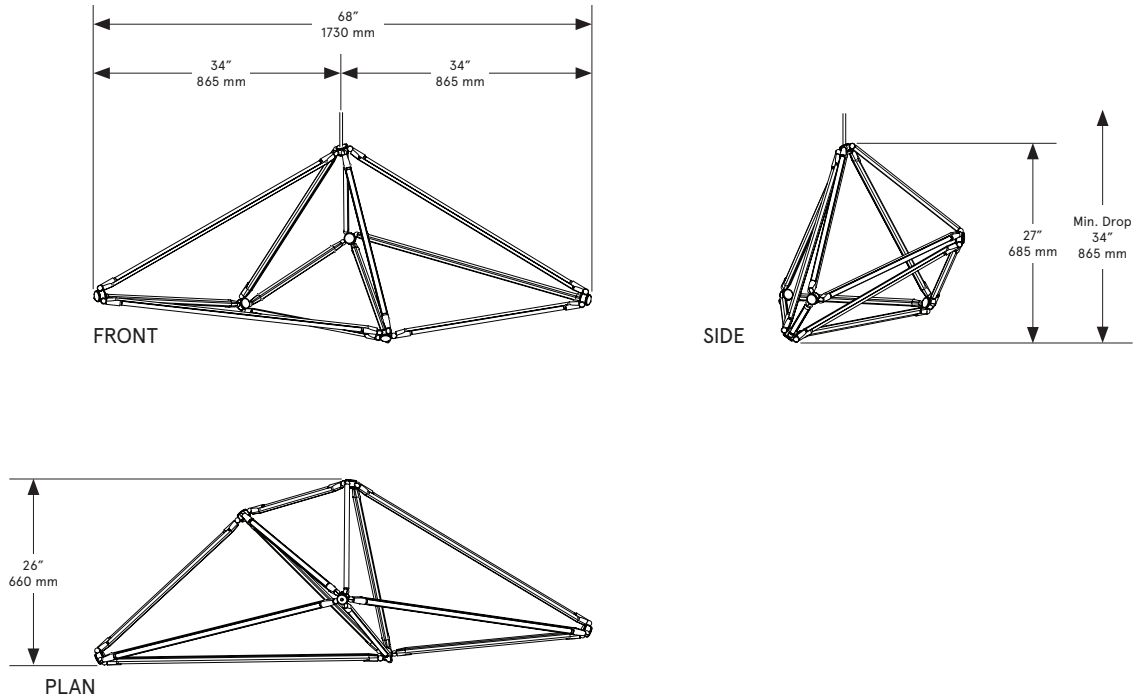

BEC BRITAIN

SHY 08.1

Lead Time

14 - 16 weeks

Dimensions

68 inch x 26 inch x 27 inch H
1730 mm x 660 mm x 685 mm H

Weight

22 lb/10 kg

LED Illumination

24 VDC T5 LED tube
2700 Kelvin
90 CRI

Electrical

Wattage: 75 Watt
Lumens: 6000 Lumens
110 - 240 VAC
277 VAC upon request

Installation - Standard

Locally mounted driver
Dimming: 0-10V wireless (Lutron Pico)
Canopy: 10.25 x 1.625 inch (260 x 41 mm) round
in matching metal finish

Installation - Alternate

Remotely mounted driver
Dimming: 0-10V hardwired
Canopy: 5 x 0.25 inch (127 x 6 mm) round
in matching metal finish

Please inquire for detailed electrical specs

Suspension

1/8 IP all-thread stem clad in brass tubing
with matching metal finish up to 35 inch
length included with fixture.
Length up to 95 inches available for
additional cost.