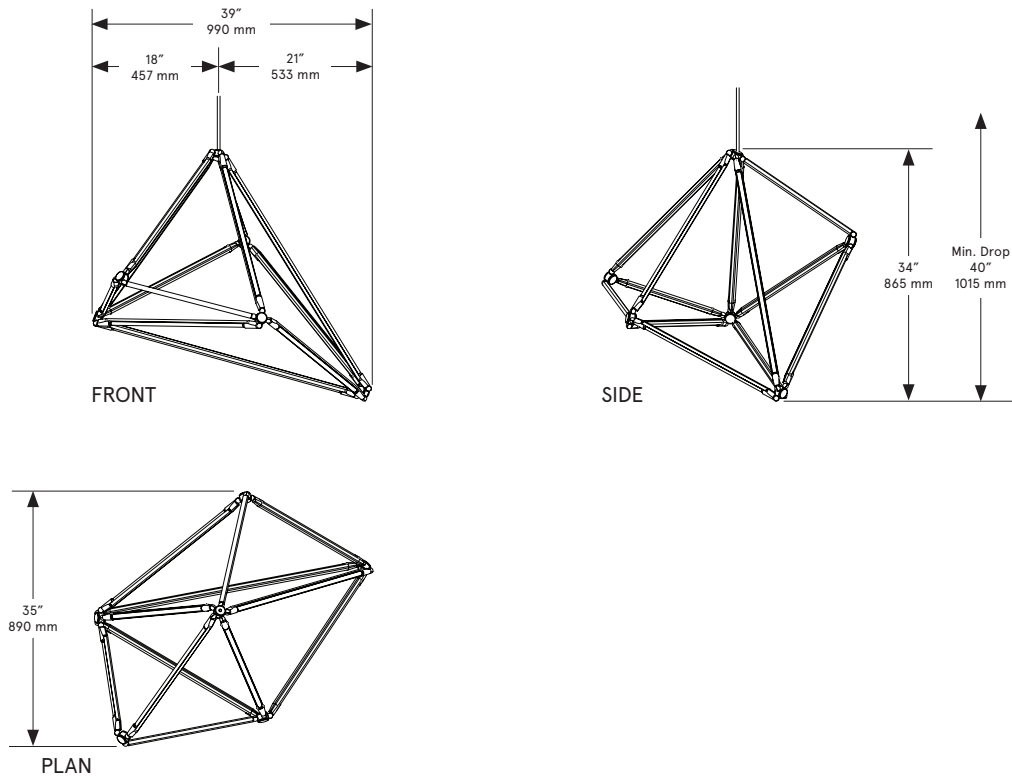

BEC BRITAIN

SHY 02

Lead Time

14 - 16 weeks

Dimensions

39 inch x 35 inch x 34 inch H
990 mm x 890 mm x 865 mm H

Weight

20 lb/10 kg

LED Illumination

24 VDC T5 LED tube
2700 Kelvin
90 CRI

Electrical

Wattage: 63 Watt
Lumens: 5040 Lumens
110 - 240 VAC
277 VAC upon request

Installation - Standard

Locally mounted driver
Dimming: 0-10V wireless (Lutron Pico)
Canopy: 9.25 x 1.625 inch (235 x 41 mm) round
in matching metal finish

Installation - Alternate

Remotely mounted driver
Dimming: 0-10V hardwired
Canopy: 5 x 0.25 inch (127 x 6 mm) round
in matching metal finish

Please inquire for detailed electrical specs

Suspension

1/8 IP all-thread stem clad in brass tubing
with matching metal finish up to 35 inch
length included with fixture.
Length up to 95 inches available for
additional cost.

ETL listed to UL, CE, and CSA standards
Suitable for damp locations

Materials

Finished Brass

Standard Finishes

Brushed Brass
Oil-Rubbed Bronze
Satin Nickel
Nickel Brass Contrast

Special Order Finishes

Polished Brass
Medium Antique Brass
Polished Nickel
Dark Pewter
Polished Black Nickel
Polished Copper