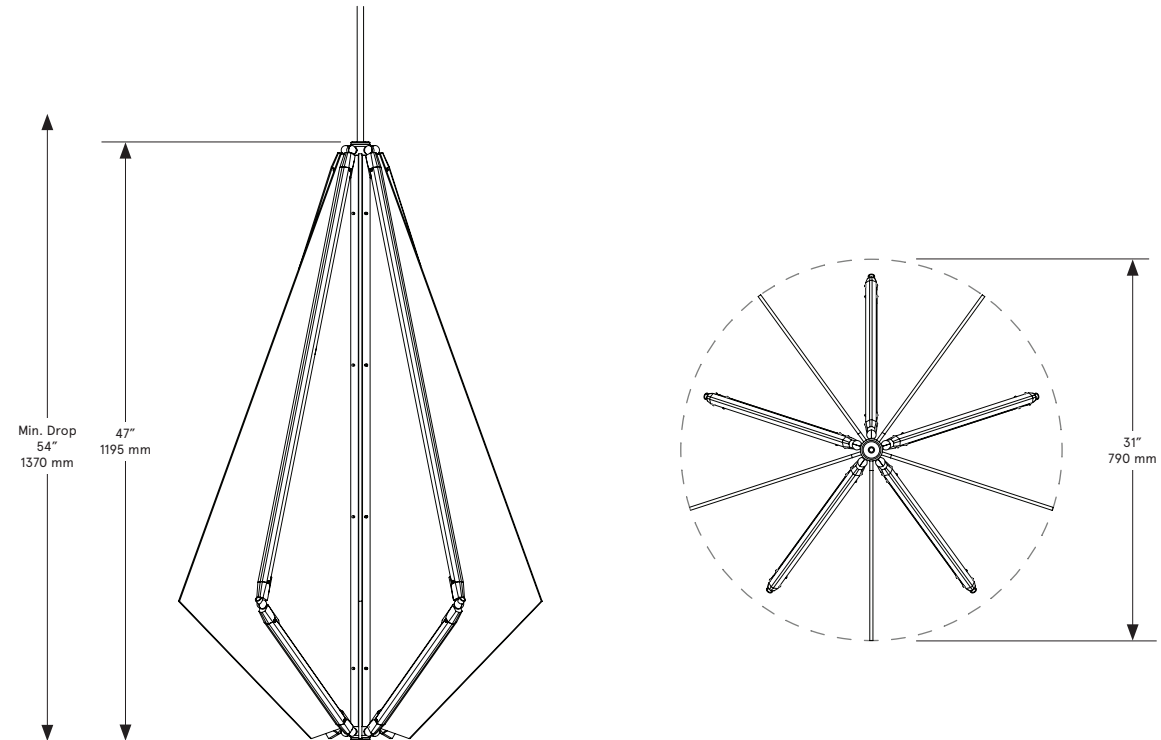

BEC BRITAIN

Echo 4

Lead Time

14 - 16 weeks

Dimensions

31 inch diam. x 47 inch H
790 mm diam. x 1195 mm H

Weight

73 lb/33.1 kg

LED Illumination

24 VDC T5 LED tube
2700 Kelvin
90 CRI

Electrical

Wattage: 60 Watt
Lumens: 4800 Lumens
110 - 240 VAC
277 VAC upon request

Installation - Standard

Locally mounted driver
Dimming: 0-10V wireless (Lutron Pico)
Canopy: 12.25 x 1.75 inch (311 x 44 mm) round
in matching metal finish

Installation - Alternate

Remotely mounted driver
Dimming: 0-10V hardwired
Canopy: 5 x 0.25 inch (127 x 6 mm) round
in matching metal finish

Please inquire for detailed electrical specs

Suspension

1/8 IP all-thread stem clad in brass tubing
with matching metal finish up to 35 inch
length included with fixture.
Length up to 95 inches available for
additional cost.