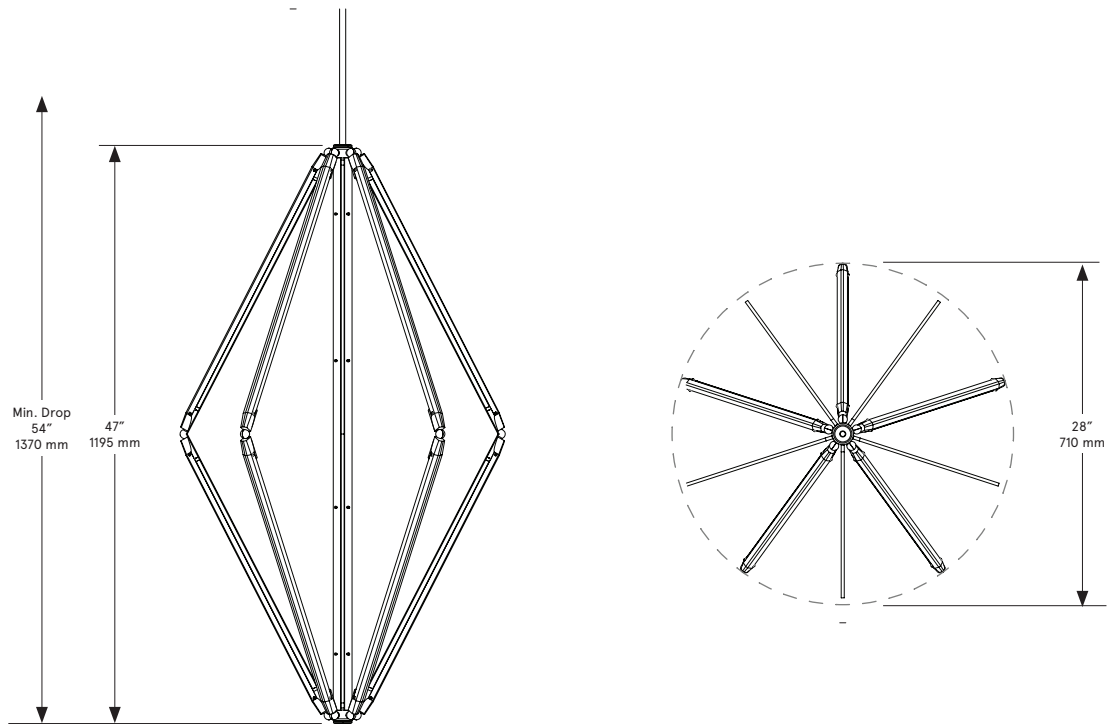

BEC BRITAIN

Echo 3

Lead Time

14 - 16 weeks

Dimensions

28 inch diam. x 47 inch H
710 mm diam. x 1195 mm H

Weight

70 lb/31.8 kg

LED Illumination

24 VDC T5 LED tube
2700 Kelvin
90 CRI

Electrical

Wattage: 60 Watt
Lumens: 4800 Lumens
110 - 240 VAC
277 VAC upon request

Installation - Standard

Locally mounted driver
Dimming: 0-10V wireless (Lutron Pico)
Canopy: 12.25 x 1.75 inch (311 x 44 mm) round
in matching metal finish

Installation - Alternate

Remotely mounted driver
Dimming: 0-10V hardwired
Canopy: 5 x 0.25 inch (127 x 6 mm) round
in matching metal finish

Please inquire for detailed electrical specs

Suspension

1/8 IP all-thread stem clad in brass tubing
with matching metal finish up to 35 inch
length included with fixture.
Length up to 95 inches available for
additional cost.