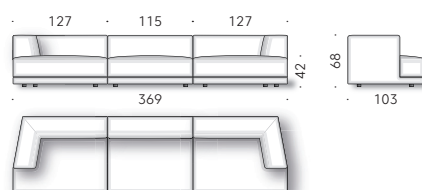

Alberese

Piero Lissoni

2020

Modular and straight sofa with pouf

Materials:

FRAME: wood.

FEET: thermoplastic material.

PADDING: variable-density polyurethane foam and polyester wadding covered with light polyester velvet. For the FR (Fire Resistant) versions on request, the filling materials comply with the current regulations.

LOOSE CUSHIONS (optional): in goose down, covered with cotton cloth.

EXTERNAL COVER: removable cover in fabric or non-removable in leather.

SEAT CUSHION: goose down with polyurethane foam support, covered with cotton cloth.