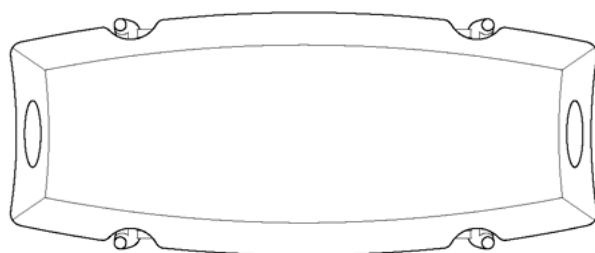

ARIMELLO COFFEE TABLE

1958

PRODUCT INFO

DIMENSIONS

- 147 x 60 x 44 h (cm)

PRODUCT DESCRIPTION

- Solid wood frame
- Table top available in oak veneer or goffrato finish

INFO

"This Sergio Rodrigues furniture line is licensed to and commercialized exclusively by LinBrasil Ltda and is protected by patent laws and legal sanctions under both criminal and civil codes. Legal proceedings may be instituted against any parties breaching the rights of LinBrasil."