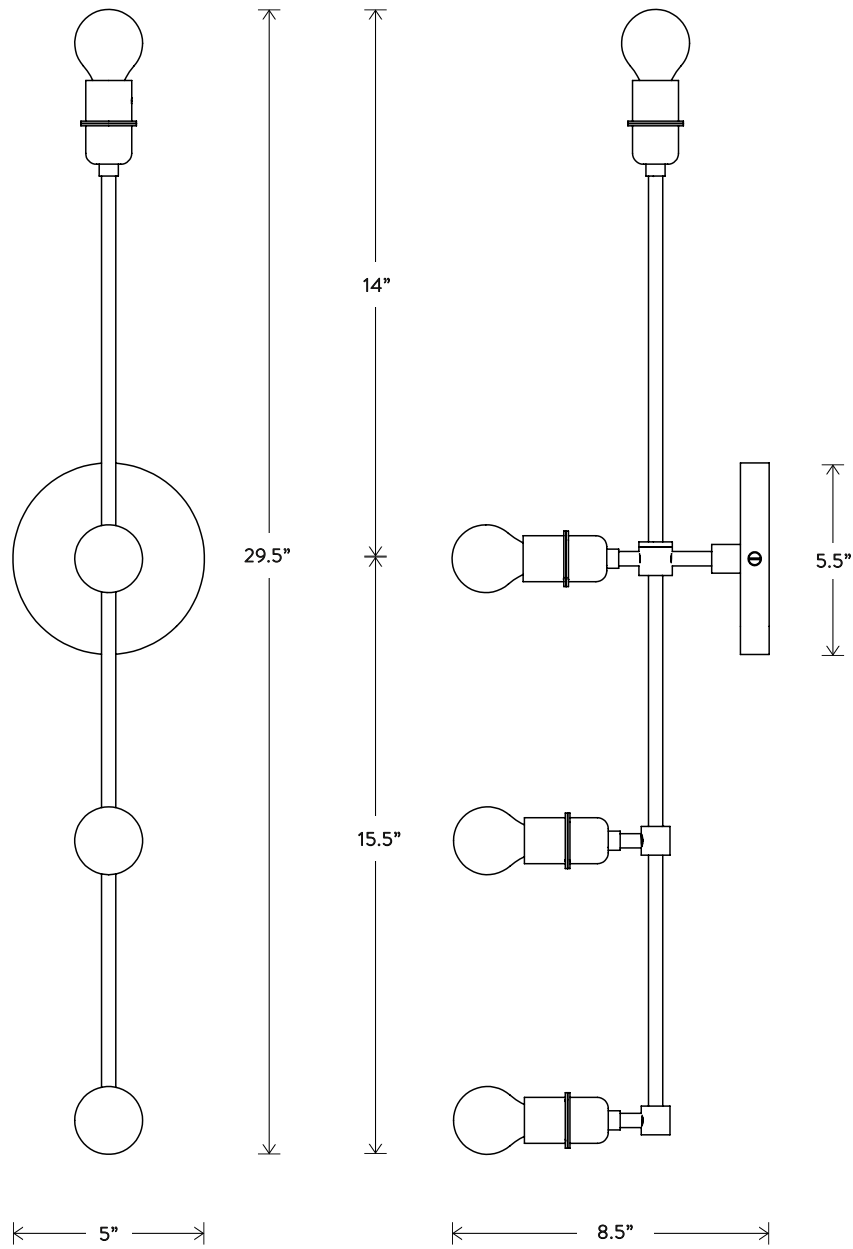

VANITY®

SCONCE

DIMENSIONS: 29.5" H, 8.5" D
APPROXIMATE WEIGHT: 5 LBS

LAMPING: MAX 60W EACH
4 3W DIMMABLE LED BULBS INCLUDED
240 LUMENS EACH, 2500K COLOR TEMPERATURE
BULB LIFE: 30,000 HOURS
120V: E12 GLOBE SM: MATTE WHITE, Ø 1.75"
240V: E14 GLOBE SM: MATTE WHITE, Ø 1.75"

UL / CE APPROVED
VOLTAGE: 120-240

A P P A R A T U S