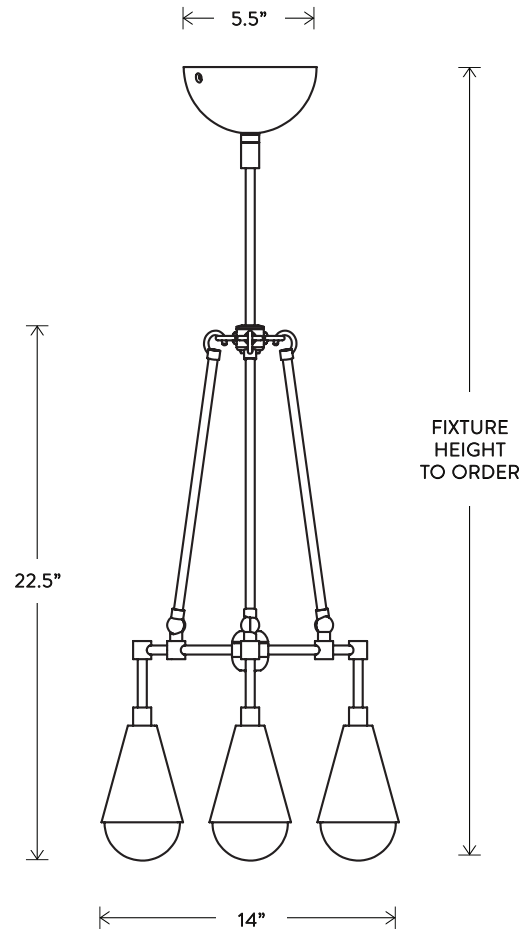

## TRIAD® 3

PENDANT

DRAWING ON TRIGONOMETRIC PRINCIPLES, THIS FIXTURE IS A STUDY IN REPEATING TRIANGULAR AND CONICAL SHAPES. AVAILABLE IN SOLID BRASS OR WITH HAND-CAST PORCELAIN CONES THAT EMIT A DELICATE GLOW. CUSTOM CONFIGURATIONS AVAILABLE.

# TRIAD® 3

PENDANT

DIMENSIONS: Ø 14"  
HEIGHT TO ORDER  
INCLUDES UP TO 60"  
MINIMUM HEIGHT 26.5"  
APPROXIMATE WEIGHT: 5 LBS

LAMPING: MAX 60W EACH  
3 6W DIMMABLE LED BULBS INCLUDED  
480 LUMENS EACH, 2500K COLOR TEMPERATURE  
BULB LIFE: 30,000 HOURS  
120V: E26 GLOBE LG: MATTE WHITE, Ø 3"  
240V: E27 GLOBE LG: MATTE WHITE, Ø 3"

# TRIAD® 6

PENDANT

DIMENSIONS: Ø 40"  
 HEIGHT TO ORDER  
 INCLUDES UP TO 60"  
 MINIMUM HEIGHT 21"  
 APPROXIMATE WEIGHT: 10 LBS

LAMPING: MAX 60W EACH  
 6 6W DIMMABLE LED BULBS INCLUDED  
 480 LUMENS EACH, 2500K COLOR TEMPERATURE  
 BULB LIFE: 30,000 HOURS  
 120V: E26 GLOBE LG: MATTE WHITE, Ø 3"  
 240V: E27 GLOBE LG: MATTE WHITE, Ø 3"