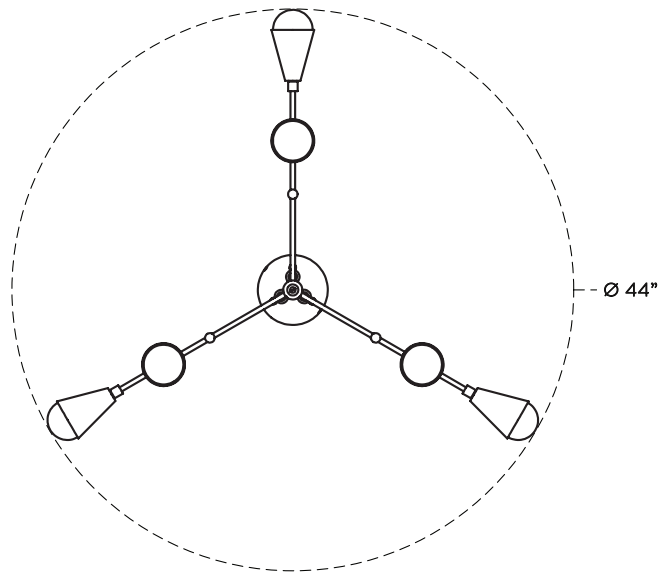

TRIAD® 9

PENDANT

DIMENSIONS: $\varnothing 44"$
HEIGHT TO ORDER
INCLUDES UP TO 60"
MINIMUM HEIGHT 38.5"
APPROXIMATE WEIGHT: 15 LBS

LAMPING: MAX 60W EACH
9 6W DIMMABLE LED BULBS INCLUDED
480 LUMENS EACH, 2500K COLOR TEMPERATURE
BULB LIFE: 30,000 HOURS
120V: E26 GLOBE LG: MATTE WHITE, $\varnothing 3"$
240V: E27 GLOBE LG: MATTE WHITE, $\varnothing 3"$

UL / CE APPROVED
VOLTAGE: 120-240

A P P A R A T U S