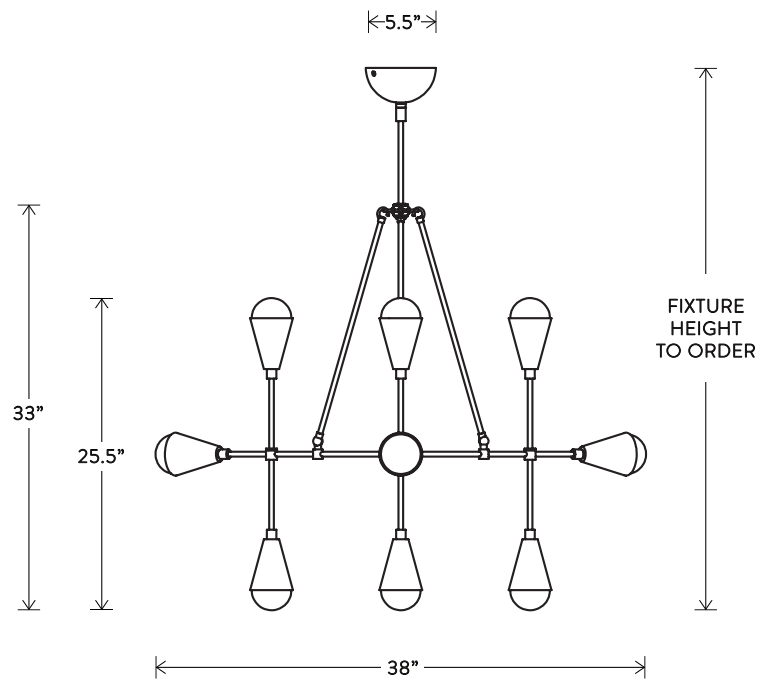

# TRIAD® 6

PENDANT

DIMENSIONS: Ø 40"  
 HEIGHT TO ORDER  
 INCLUDES UP TO 60"  
 MINIMUM HEIGHT 21"  
 APPROXIMATE WEIGHT: 10 LBS

LAMPING: MAX 60W EACH  
 6 6W DIMMABLE LED BULBS INCLUDED  
 480 LUMENS EACH, 2500K COLOR TEMPERATURE  
 BULB LIFE: 30,000 HOURS  
 120V: E26 GLOBE LG: MATTE WHITE, Ø 3"  
 240V: E27 GLOBE LG: MATTE WHITE, Ø 3"

# TRIAD<sup>®</sup> 9

PENDANT

DIMENSIONS:  $\varnothing 44"$   
HEIGHT TO ORDER  
INCLUDES UP TO 60"  
MINIMUM HEIGHT 38.5"  
APPROXIMATE WEIGHT: 15 LBS

LAMPING: MAX 60W EACH  
9 6W DIMMABLE LED BULBS INCLUDED  
480 LUMENS EACH, 2500K COLOR TEMPERATURE  
BULB LIFE: 30,000 HOURS  
120V: E26 GLOBE LG: MATTE WHITE,  $\varnothing 3"$   
240V: E27 GLOBE LG: MATTE WHITE,  $\varnothing 3"$