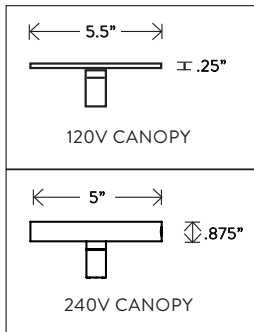

# TRIAD® 3

PENDANT

DIMENSIONS: Ø 14"  
HEIGHT TO ORDER  
INCLUDES UP TO 60"  
MINIMUM HEIGHT 26.5"  
APPROXIMATE WEIGHT: 5 LBS

LAMPING: MAX 60W EACH  
3 6W DIMMABLE LED BULBS INCLUDED  
480 LUMENS EACH, 2500K COLOR TEMPERATURE  
BULB LIFE: 30,000 HOURS  
120V: E26 GLOBE LG: MATTE WHITE, Ø 3"  
240V: E27 GLOBE LG: MATTE WHITE, Ø 3"

# TRIAD® 6

PENDANT

DIMENSIONS: Ø 40"  
 HEIGHT TO ORDER  
 INCLUDES UP TO 60"  
 MINIMUM HEIGHT 21"  
 APPROXIMATE WEIGHT: 10 LBS

LAMPING: MAX 60W EACH  
 6 6W DIMMABLE LED BULBS INCLUDED  
 480 LUMENS EACH, 2500K COLOR TEMPERATURE  
 BULB LIFE: 30,000 HOURS  
 120V: E26 GLOBE LG: MATTE WHITE, Ø 3"  
 240V: E27 GLOBE LG: MATTE WHITE, Ø 3"

# TRIAD<sup>®</sup> 9

PENDANT

DIMENSIONS:  $\varnothing 44"$   
HEIGHT TO ORDER  
INCLUDES UP TO 60"  
MINIMUM HEIGHT 38.5"  
APPROXIMATE WEIGHT: 15 LBS

LAMPING: MAX 60W EACH  
9 6W DIMMABLE LED BULBS INCLUDED  
480 LUMENS EACH, 2500K COLOR TEMPERATURE  
BULB LIFE: 30,000 HOURS  
120V: E26 GLOBE LG: MATTE WHITE,  $\varnothing 3"$   
240V: E27 GLOBE LG: MATTE WHITE,  $\varnothing 3"$