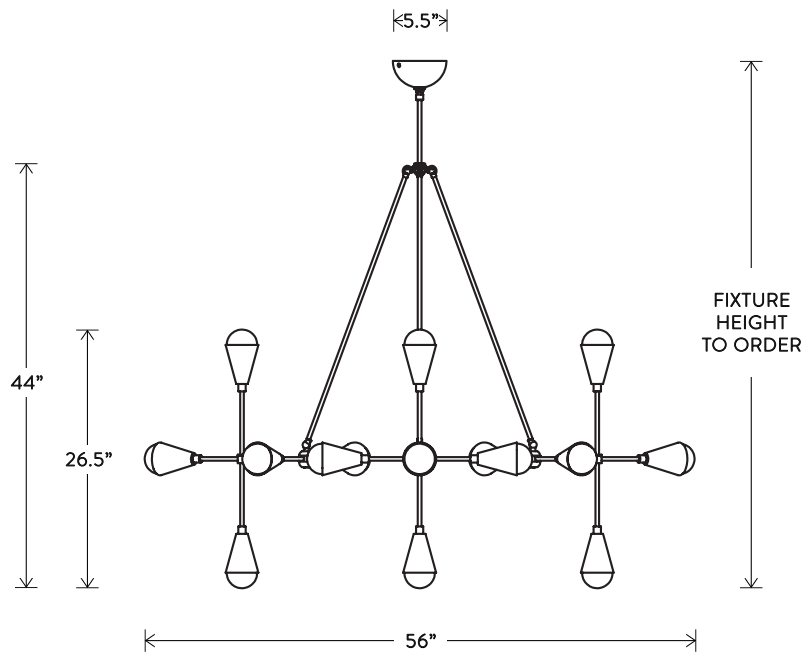

# TRIAD® 6

PENDANT

DIMENSIONS: Ø 40"  
 HEIGHT TO ORDER  
 INCLUDES UP TO 60"  
 MINIMUM HEIGHT 21"  
 APPROXIMATE WEIGHT: 10 LBS

LAMPING: MAX 60W EACH  
 6 6W DIMMABLE LED BULBS INCLUDED  
 480 LUMENS EACH, 2500K COLOR TEMPERATURE  
 BULB LIFE: 30,000 HOURS  
 120V: E26 GLOBE LG: MATTE WHITE, Ø 3"  
 240V: E27 GLOBE LG: MATTE WHITE, Ø 3"

# TRIAD<sup>®</sup> 9

PENDANT

DIMENSIONS:  $\varnothing 44"$   
HEIGHT TO ORDER  
INCLUDES UP TO 60"  
MINIMUM HEIGHT 38.5"  
APPROXIMATE WEIGHT: 15 LBS

LAMPING: MAX 60W EACH  
9 6W DIMMABLE LED BULBS INCLUDED  
480 LUMENS EACH, 2500K COLOR TEMPERATURE  
BULB LIFE: 30,000 HOURS  
120V: E26 GLOBE LG: MATTE WHITE,  $\varnothing 3"$   
240V: E27 GLOBE LG: MATTE WHITE,  $\varnothing 3"$

## TRIAD® 15

PENDANT

DRAWING ON TRIGONOMETRIC PRINCIPLES, THIS FIXTURE IS A STUDY IN REPEATING TRIANGULAR AND CONICAL SHAPES. AVAILABLE IN SOLID BRASS OR WITH HAND-CAST PORCELAIN CONES THAT EMIT A DELICATE GLOW. CUSTOM CONFIGURATIONS AVAILABLE.

# TRIAD<sup>®</sup> 15

PENDANT

DIMENSIONS:  $\varnothing 63"$   
FIXTURE HEIGHT TO ORDER  
INCLUDES UP TO 85"  
MINIMUM HEIGHT 52"  
APPROXIMATE WEIGHT: 20 LBS

LAMPING: MAX 60W EACH  
15 6W DIMMABLE LED BULBS INCLUDED  
480 LUMENS EACH, 2500K COLOR TEMPERATURE  
BULB LIFE: 30,000 HOURS  
120V: E26 GLOBE LG: MATTE WHITE,  $\varnothing 3"$   
240V: E27 GLOBE LG: MATTE WHITE,  $\varnothing 3"$