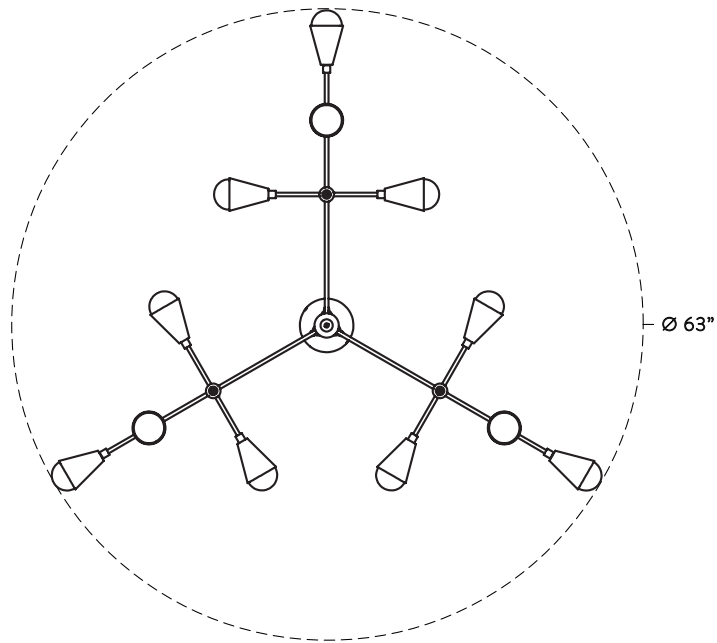

TRIAD® 15

PENDANT

DIMENSIONS: $\varnothing 63"$
FIXTURE HEIGHT TO ORDER
INCLUDES UP TO 85"
MINIMUM HEIGHT 52"
APPROXIMATE WEIGHT: 20 LBS

LAMPING: MAX 60W EACH
15 6W DIMMABLE LED BULBS INCLUDED
480 LUMENS EACH, 2500K COLOR TEMPERATURE
BULB LIFE: 30,000 HOURS
120V: E26 GLOBE LG: MATTE WHITE, $\varnothing 3"$
240V: E27 GLOBE LG: MATTE WHITE, $\varnothing 3"$

UL / CE APPROVED
VOLTAGE: 120-240

A P P A R A T U S