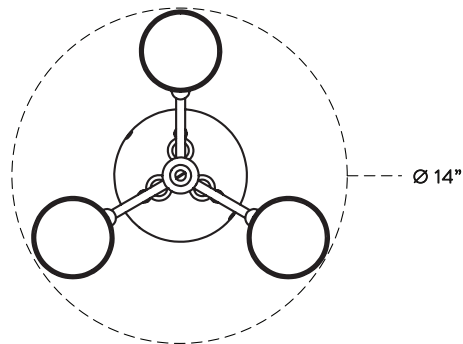

## TRIAD® 3

PENDANT

DRAWING ON TRIGONOMETRIC PRINCIPLES, THIS FIXTURE IS A STUDY IN REPEATING TRIANGULAR AND CONICAL SHAPES. AVAILABLE IN SOLID BRASS OR WITH HAND-CAST PORCELAIN CONES THAT EMIT A DELICATE GLOW. CUSTOM CONFIGURATIONS AVAILABLE.

# TRIAD® 3

PENDANT

DIMENSIONS: Ø 14"  
HEIGHT TO ORDER  
INCLUDES UP TO 60"  
MINIMUM HEIGHT 26.5"  
APPROXIMATE WEIGHT: 5 LBS

LAMPING: MAX 60W EACH  
3 6W DIMMABLE LED BULBS INCLUDED  
480 LUMENS EACH, 2500K COLOR TEMPERATURE  
BULB LIFE: 30,000 HOURS  
120V: E26 GLOBE LG: MATTE WHITE, Ø 3"  
240V: E27 GLOBE LG: MATTE WHITE, Ø 3"

# TRIAD® 6

PENDANT

DIMENSIONS: Ø 40"  
 HEIGHT TO ORDER  
 INCLUDES UP TO 60"  
 MINIMUM HEIGHT 21"  
 APPROXIMATE WEIGHT: 10 LBS

LAMPING: MAX 60W EACH  
 6 6W DIMMABLE LED BULBS INCLUDED  
 480 LUMENS EACH, 2500K COLOR TEMPERATURE  
 BULB LIFE: 30,000 HOURS  
 120V: E26 GLOBE LG: MATTE WHITE, Ø 3"  
 240V: E27 GLOBE LG: MATTE WHITE, Ø 3"