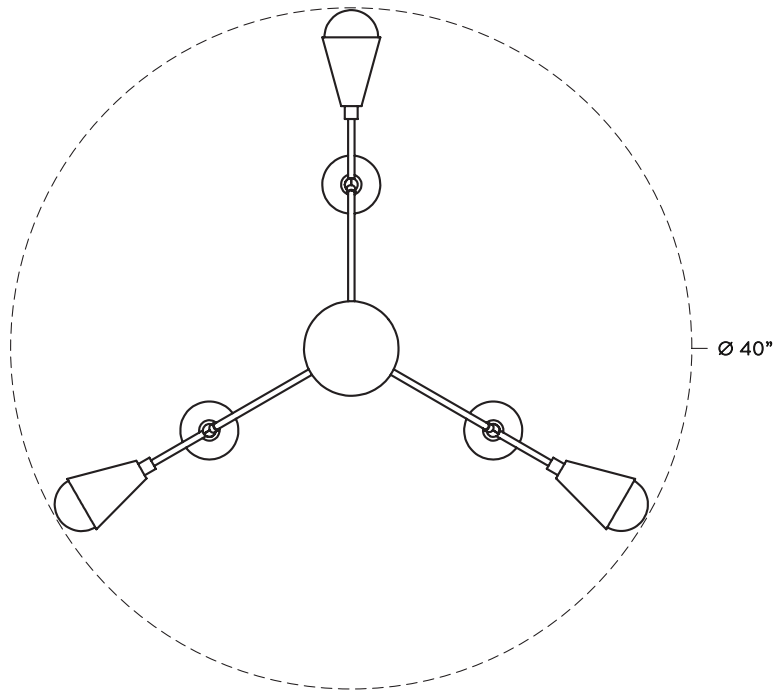

TRIAD® 6

PENDANT

DIMENSIONS: Ø 40"
HEIGHT TO ORDER
INCLUDES UP TO 60"
MINIMUM HEIGHT 21"
APPROXIMATE WEIGHT: 10 LBS

LAMPING: MAX 60W EACH
6 6W DIMMABLE LED BULBS INCLUDED
480 LUMENS EACH, 2500K COLOR TEMPERATURE
BULB LIFE: 30,000 HOURS
120V: E26 GLOBE LG: MATTE WHITE, Ø 3"
240V: E27 GLOBE LG: MATTE WHITE, Ø 3"

UL / CE APPROVED
VOLTAGE: 120-240

A P P A R A T U S