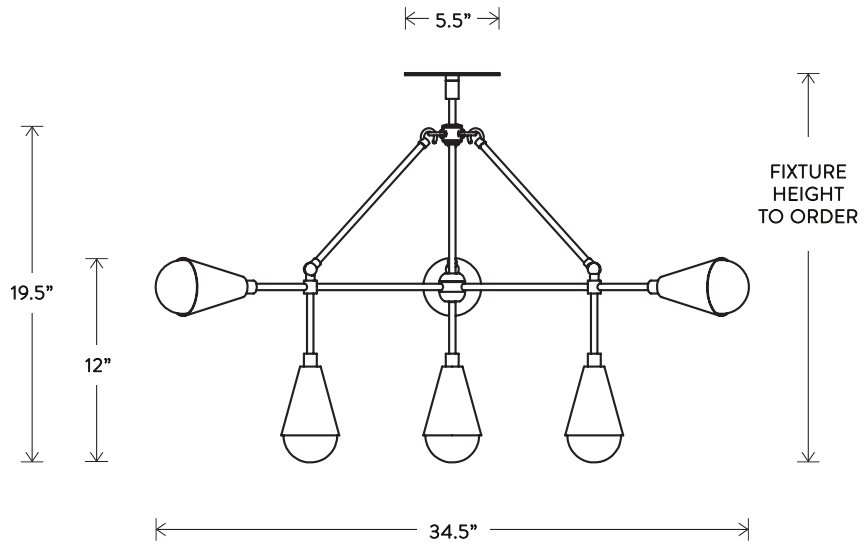

# TRIAD® 3

PENDANT

DIMENSIONS: Ø 14"  
HEIGHT TO ORDER  
INCLUDES UP TO 60"  
MINIMUM HEIGHT 26.5"  
APPROXIMATE WEIGHT: 5 LBS

LAMPING: MAX 60W EACH  
3 6W DIMMABLE LED BULBS INCLUDED  
480 LUMENS EACH, 2500K COLOR TEMPERATURE  
BULB LIFE: 30,000 HOURS  
120V: E26 GLOBE LG: MATTE WHITE, Ø 3"  
240V: E27 GLOBE LG: MATTE WHITE, Ø 3"

# TRIAD® 6

PENDANT

DIMENSIONS: Ø 40"  
 HEIGHT TO ORDER  
 INCLUDES UP TO 60"  
 MINIMUM HEIGHT 21"  
 APPROXIMATE WEIGHT: 10 LBS

LAMPING: MAX 60W EACH  
 6 6W DIMMABLE LED BULBS INCLUDED  
 480 LUMENS EACH, 2500K COLOR TEMPERATURE  
 BULB LIFE: 30,000 HOURS  
 120V: E26 GLOBE LG: MATTE WHITE, Ø 3"  
 240V: E27 GLOBE LG: MATTE WHITE, Ø 3"