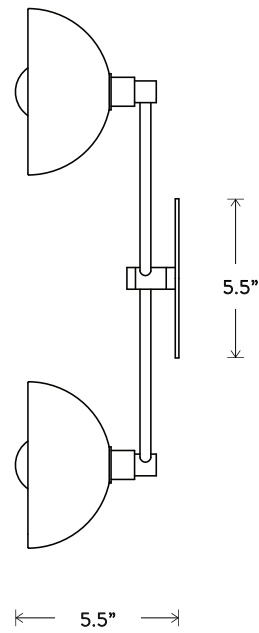

TRAPEZE® 2 SURFACE MOUNT

DIMENSIONS: 24" W, 5.5" D
APPROXIMATE WEIGHT: 5 LBS

LAMPING: MAX 60W EACH
2 3W DIMMABLE LED BULBS INCLUDED
240 LUMENS EACH, 2500K COLOR TEMPERATURE
BULB LIFE: 30,000 HOURS
120V: E12 GLOBE SM: MATTE WHITE, Ø 1.75"
240V: E14 GLOBE SM: MATTE WHITE, Ø 1.75"

UL / CE APPROVED
VOLTAGE: 120-240

A P P A R A T U S