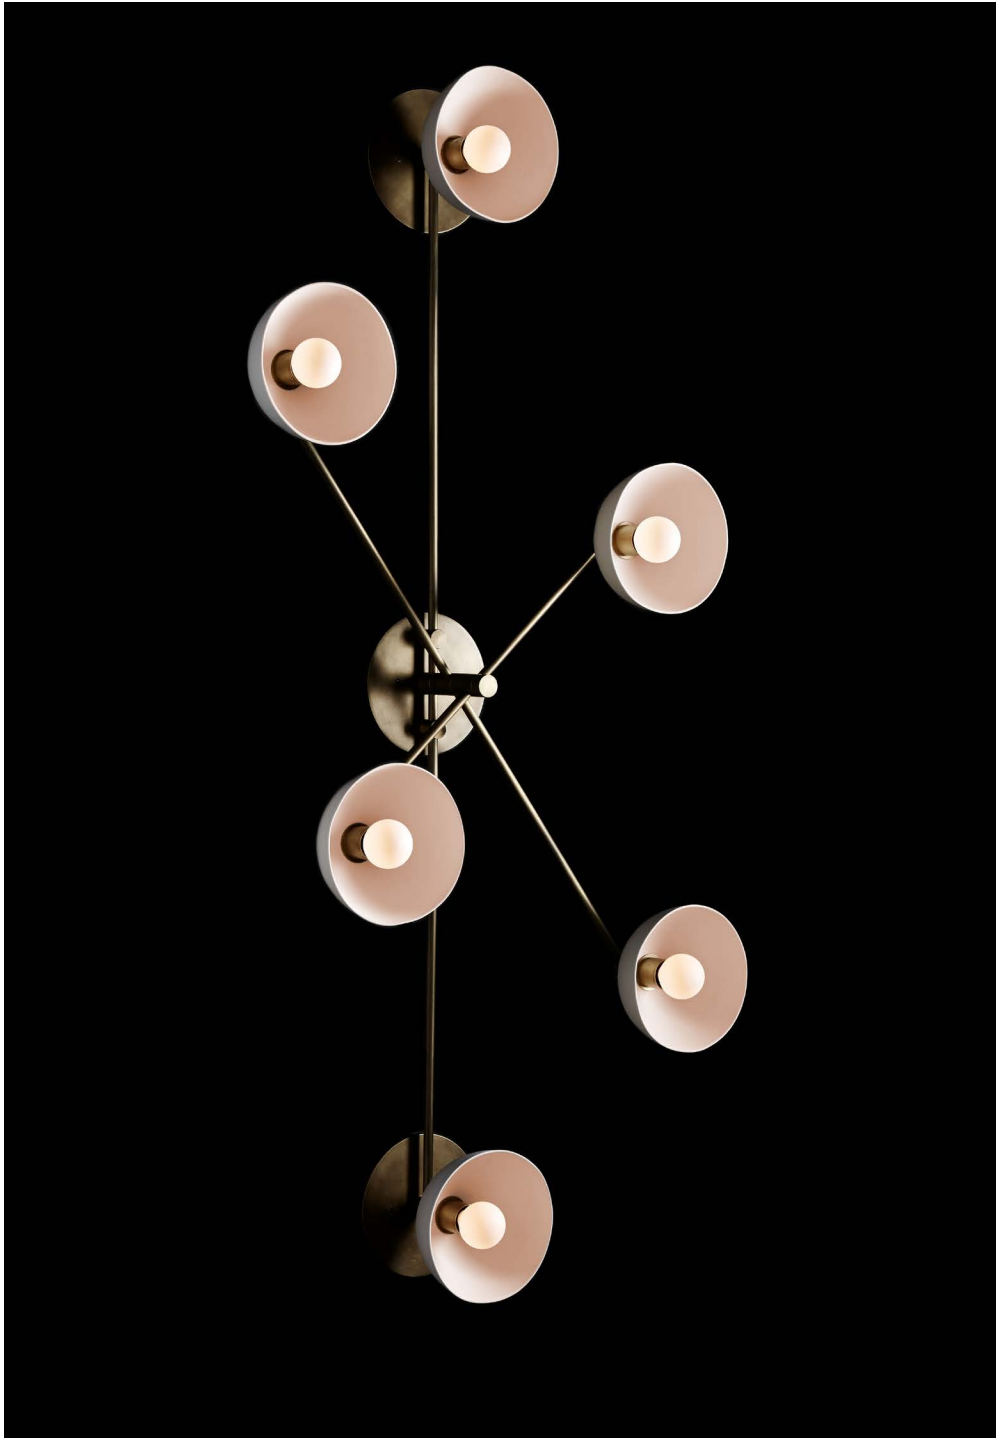

TRAPEZE® 2 SURFACE MOUNT
INSPIRED BY THE TENSION AND DYNAMICS OF
THE CIRCUS ACT, THIS SERIES CANTILEVERS
GLOWING BOWLS IN MOVABLE FORMATIONS
ON THE CEILING OR WALL, CREATING A SOFT
ILLUMINATION AND GRAPHIC SILHOUETTE.
AVAILABLE WITH EITHER BRASS OR HAND-
CAST PORCELAIN BOWLS.

A P P A R A T U S

TRAPEZE® 2 SURFACE MOUNT

DIMENSIONS: 24" W, 5.5" D
APPROXIMATE WEIGHT: 5 LBS

LAMPING: MAX 60W EACH
2 3W DIMMABLE LED BULBS INCLUDED
240 LUMENS EACH, 2500K COLOR TEMPERATURE
BULB LIFE: 30,000 HOURS
120V: E12 GLOBE SM: MATTE WHITE, Ø 1.75"
240V: E14 GLOBE SM: MATTE WHITE, Ø 1.75"

120V: E12 GLOBE SM: MATTE WHITE, Ø 1.75"

240V: E14 GLOBE SM: MATTE WHITE, Ø 1.75"

UL / CE APPROVED

VOLTAGE: 120-240

A P P A R A T U S

TRAPEZE® 6 SURFACE MOUNT
INSPIRED BY THE TENSION AND DYNAMICS OF
THE CIRCUS ACT, THIS SERIES CANTILEVERS
GLOWING BOWLS IN MOVABLE FORMATIONS
ON THE CEILING OR WALL, CREATING A SOFT
ILLUMINATION AND GRAPHIC SILHOUETTE.
AVAILABLE WITH EITHER BRASS OR HAND-
CAST PORCELAIN BOWLS.

A P P A R A T U S

TRAPEZE® 6 SURFACE MOUNT

DIMENSIONS: 46.375" L, 8" D
APPROXIMATE WEIGHT: LBS

LAMPING: MAX 60W EACH
6 3W DIMMABLE LED BULBS INCLUDED
240 LUMENS EACH, 2500K COLOR TEMPERATURE
BULB LIFE: 30,000 HOURS
120V: E12 GLOBE SM: MATTE WHITE, Ø 1.75"
240V: E14 GLOBE SM: MATTE WHITE, Ø 1.75"