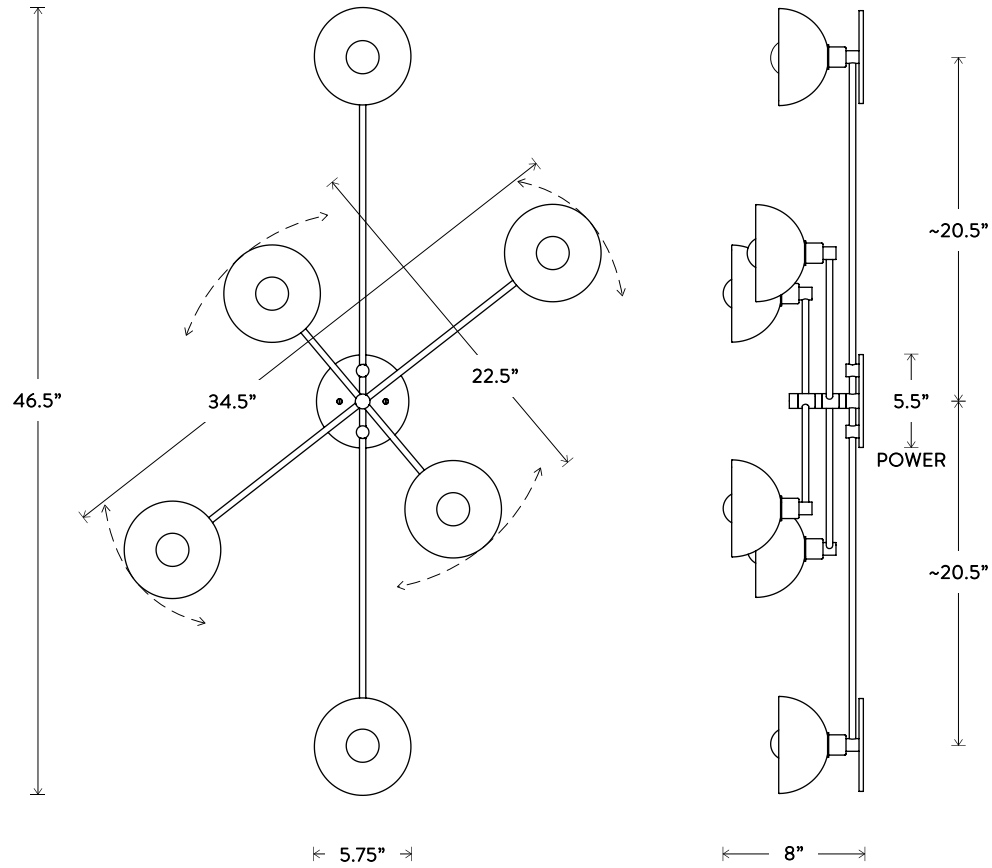

TRAPEZE® 6 SURFACE MOUNT

DIMENSIONS: 46.375" L, 8" D
APPROXIMATE WEIGHT: LBS

LAMPING: MAX 60W EACH
6 3W DIMMABLE LED BULBS INCLUDED
240 LUMENS EACH, 2500K COLOR TEMPERATURE
BULB LIFE: 30,000 HOURS
120V: E12 GLOBE SM: MATTE WHITE, Ø 1.75"
240V: E14 GLOBE SM: MATTE WHITE, Ø 1.75"

UL / CE APPROVED
VOLTAGE: 120-240

A P P A R A T U S