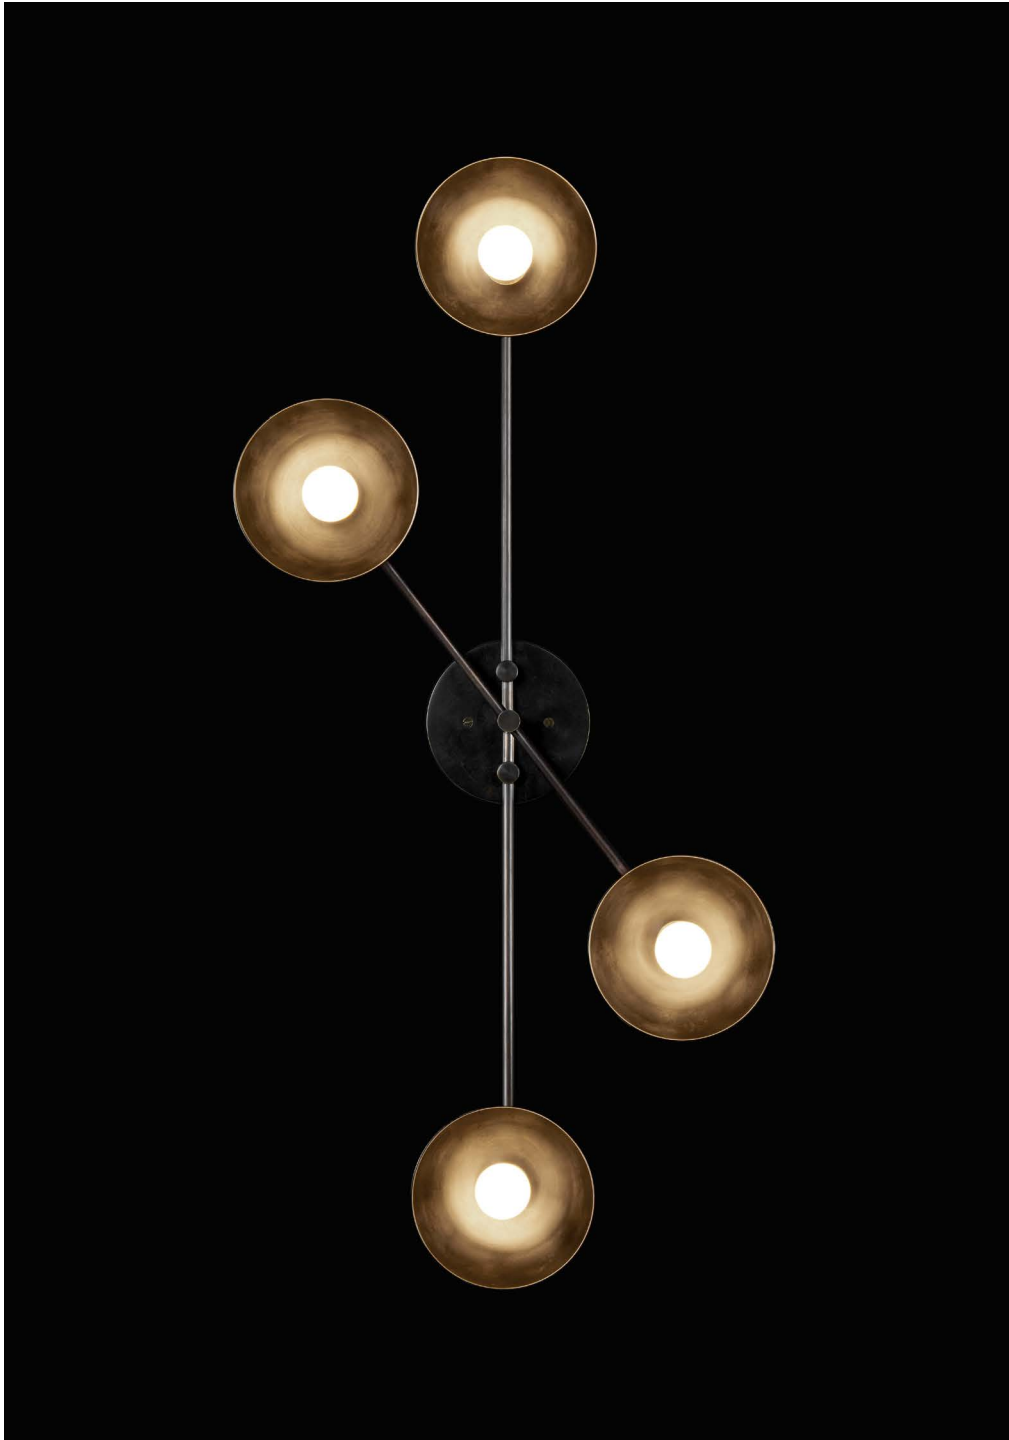

TRAPEZE® 2 SURFACE MOUNT
INSPIRED BY THE TENSION AND DYNAMICS OF
THE CIRCUS ACT, THIS SERIES CANTILEVERS
GLOWING BOWLS IN MOVABLE FORMATIONS
ON THE CEILING OR WALL, CREATING A SOFT
ILLUMINATION AND GRAPHIC SILHOUETTE.
AVAILABLE WITH EITHER BRASS OR HAND-
CAST PORCELAIN BOWLS.

A P P A R A T U S

TRAPEZE® 2 SURFACE MOUNT

DIMENSIONS: 24" W, 5.5" D
APPROXIMATE WEIGHT: 5 LBS

LAMPING: MAX 60W EACH
2 3W DIMMABLE LED BULBS INCLUDED
240 LUMENS EACH, 2500K COLOR TEMPERATURE
BULB LIFE: 30,000 HOURS
120V: E12 GLOBE SM: MATTE WHITE, Ø 1.75"
240V: E14 GLOBE SM: MATTE WHITE, Ø 1.75"

UL / CE APPROVED
VOLTAGE: 120-240

A P P A R A T U S

TRAPEZE® 4 SURFACE MOUNT
INSPIRED BY THE TENSION AND DYNAMICS OF
THE CIRCUS ACT, THIS SERIES CANTILEVERS
GLOWING BOWLS IN MOVABLE FORMATIONS
ON THE CEILING OR WALL, CREATING A SOFT
ILLUMINATION AND GRAPHIC SILHOUETTE.
AVAILABLE WITH EITHER BRASS OR HAND-
CAST PORCELAIN BOWLS.

120V: E12 GLOBE SM: MATTE WHITE, Ø 1.75"

240V: E14 GLOBE SM: MATTE WHITE, Ø 1.75"

UL / CE APPROVED

VOLTAGE: 120-240

A P P A R A T U S

TRAPEZE® 6 SURFACE MOUNT
INSPIRED BY THE TENSION AND DYNAMICS OF
THE CIRCUS ACT, THIS SERIES CANTILEVERS
GLOWING BOWLS IN MOVABLE FORMATIONS
ON THE CEILING OR WALL, CREATING A SOFT
ILLUMINATION AND GRAPHIC SILHOUETTE.
AVAILABLE WITH EITHER BRASS OR HAND-
CAST PORCELAIN BOWLS.