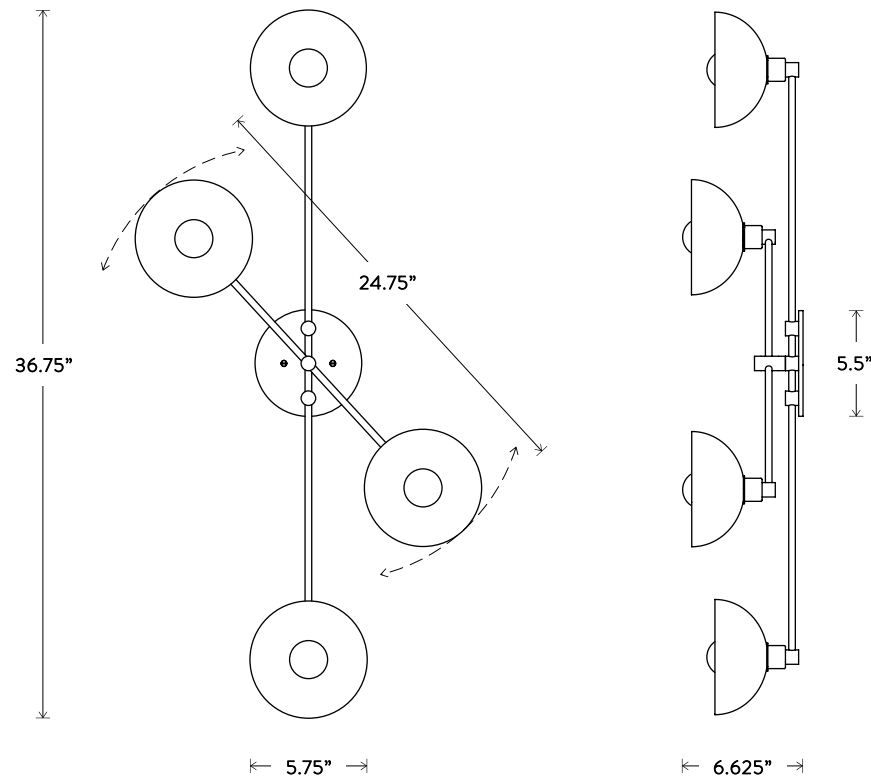

A P P A R A T U S

TRAPEZE® 2 SURFACE MOUNT

DIMENSIONS: 24" W, 5.5" D
APPROXIMATE WEIGHT: 5 LBS

LAMPING: MAX 60W EACH
2 3W DIMMABLE LED BULBS INCLUDED
240 LUMENS EACH, 2500K COLOR TEMPERATURE
BULB LIFE: 30,000 HOURS
120V: E12 GLOBE SM: MATTE WHITE, Ø 1.75"
240V: E14 GLOBE SM: MATTE WHITE, Ø 1.75"

A P P A R A T U S

TRAPEZE® 4 SURFACE MOUNT

DIMENSIONS: 36.25" L, 6.625" D

APPROXIMATE WEIGHT: LBS

LAMPING: MAX 60W EACH

4 3W DIMMABLE LED BULBS INCLUDED

240 LUMENS EACH, 2500K COLOR TEMPERATURE

BULB LIFE: 30,000 HOURS

120V: E12 GLOBE SM: MATTE WHITE, Ø 1.75"

240V: E14 GLOBE SM: MATTE WHITE, Ø 1.75"

UL / CE APPROVED

VOLTAGE: 120-240

A P P A R A T U S

TRAPEZE® 6 SURFACE MOUNT
INSPIRED BY THE TENSION AND DYNAMICS OF
THE CIRCUS ACT, THIS SERIES CANTILEVERS
GLOWING BOWLS IN MOVABLE FORMATIONS
ON THE CEILING OR WALL, CREATING A SOFT
ILLUMINATION AND GRAPHIC SILHOUETTE.
AVAILABLE WITH EITHER BRASS OR HAND-
CAST PORCELAIN BOWLS.

A P P A R A T U S

TRAPEZE® 6 SURFACE MOUNT

DIMENSIONS: 46.375" L, 8" D
APPROXIMATE WEIGHT: LBS

LAMPING: MAX 60W EACH
6 3W DIMMABLE LED BULBS INCLUDED
240 LUMENS EACH, 2500K COLOR TEMPERATURE
BULB LIFE: 30,000 HOURS
120V: E12 GLOBE SM: MATTE WHITE, Ø 1.75"
240V: E14 GLOBE SM: MATTE WHITE, Ø 1.75"