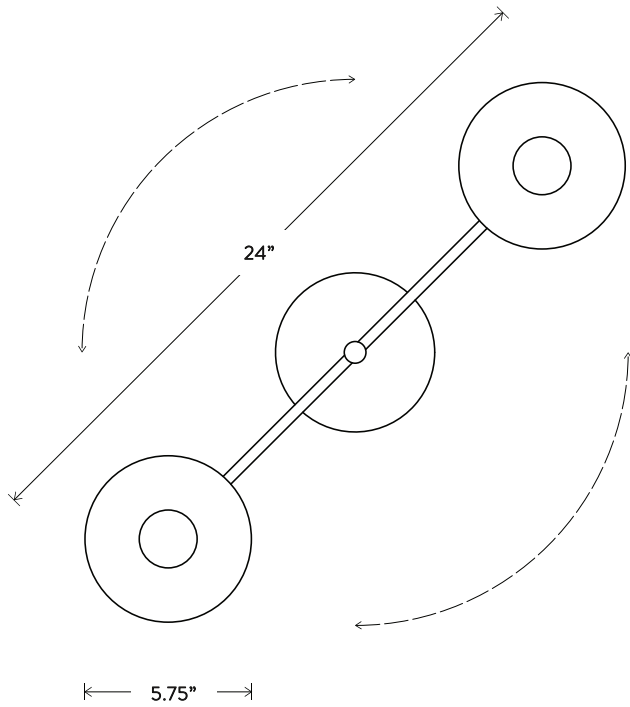

TRAPEZE® 2 SURFACE MOUNT

DIMENSIONS: 24" W, 5.5" D
APPROXIMATE WEIGHT: 5 LBS

LAMPING: MAX 60W EACH
2 3W DIMMABLE LED BULBS INCLUDED
240 LUMENS EACH, 2500K COLOR TEMPERATURE
BULB LIFE: 30,000 HOURS
120V: E12 GLOBE SM: MATTE WHITE, Ø 1.75"
240V: E14 GLOBE SM: MATTE WHITE, Ø 1.75"

UL / CE APPROVED
VOLTAGE: 120-240

A P P A R A T U S