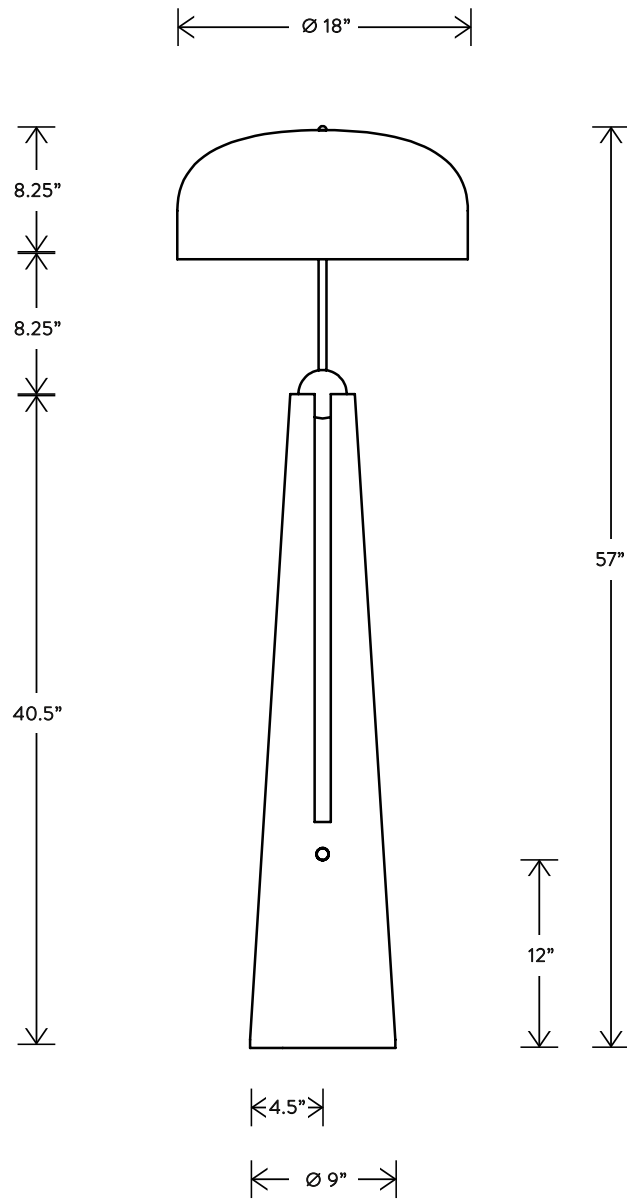

**METRONOME™** FLOOR LAMP

THE METRONOME SERIES EVOKES THE MEASURE AND BALANCE OF ITS NAMESAKE. A PATINATED BRASS SPHERE PERCHES ATOP THE CONICAL BASE, WHICH IS HAND-WRAPPED IN CALF SUEDE TO PROVIDE A LUSH TACTILE CONTRAST. A CHANNEL IN THE FIRMLY GROUNDED BASE REVEALS AN INTIMATE CONNECTION BETWEEN THE TWO FORMS. A DIMMER KNOB IS SET INTO THE BASE.

# METRONOME™ FLOOR LAMP

DIMENSIONS: 57" H, Ø 18"

LAMPING: MAX 60W EACH  
2 DIMMABLE LED BULBS INCLUDED  
120V: E12 TYPE A26 BULBS, 6W  
240V: E14 TYPE B40 BULBS, 8W

UL APPROVED  
VOLTAGE: 120-240

A P P A R A T U S