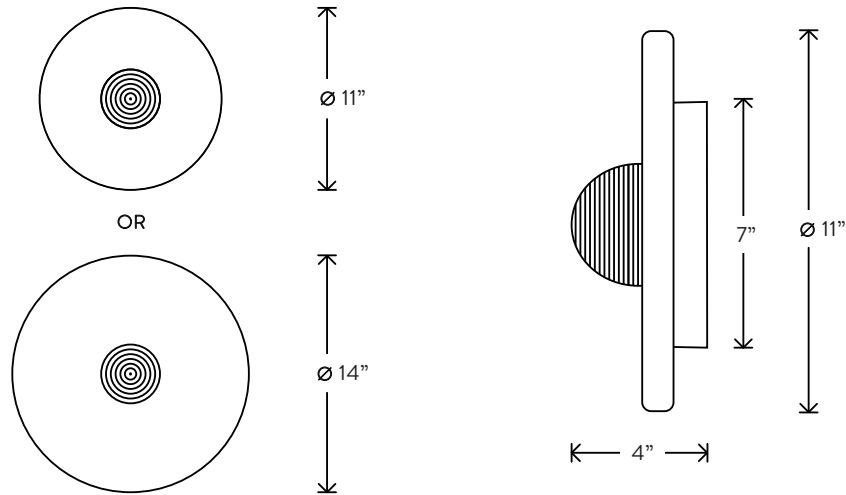

MEDIAN®

SCONCE

THE TRANSLUCENT ALABASTER PLANES OF THE MEDIAN SERIES ARE INTERSECTED BY A FLUTED BRASS FORM, REFERENCING TRADITIONAL MIDDLE EASTERN JEWELRY WHILE PUSHING IT THROUGH A FUTURIST LENS. THE STONE GLOWS FROM A LIGHT SOURCE THAT REMAINS HIDDEN, ILLUMINATING THE RELATIONSHIP BETWEEN THE SOLID AND THE PERMEABLE.

A P P A R A T U S

MEDIAN®

SCONCE

4" DEPTH

5.5" DEPTH

4" DEPTH: Ø 11" OR 14"
5.5" DEPTH: Ø 11" OR 14"
APPROXIMATE WEIGHTS:
10 LBS / 11" DIAMETER, 4" DEPTH
15 LBS / 14" DIAMETER, 4" DEPTH
10 LBS / 11" DIAMETER, 5.5" DEPTH
15 LBS / 14" DIAMETER, 5.5" DEPTH