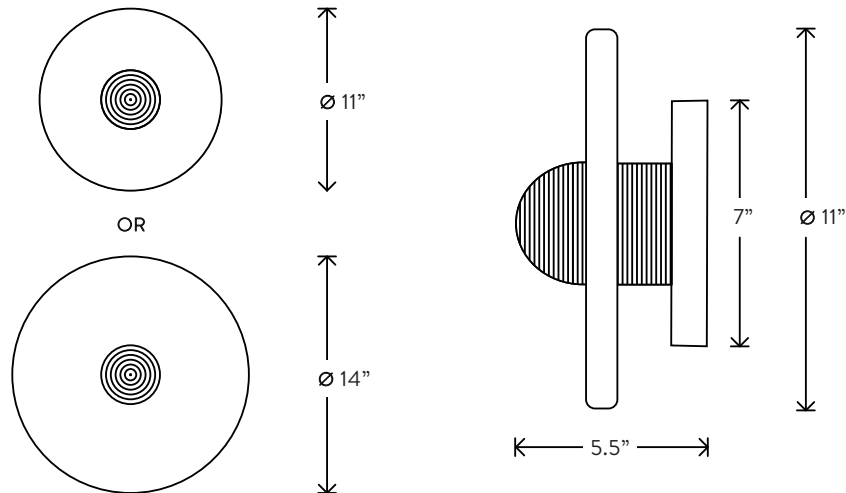

A P P A R A T U S

MEDIAN®

SCONCE

4" DEPTH

5.5" DEPTH

4" DEPTH: Ø 11" OR 14"
5.5" DEPTH: Ø 11" OR 14"
APPROXIMATE WEIGHTS:
10 LBS / 11" DIAMETER, 4" DEPTH
15 LBS / 14" DIAMETER, 4" DEPTH
10 LBS / 11" DIAMETER, 5.5" DEPTH
15 LBS / 14" DIAMETER, 5.5" DEPTH