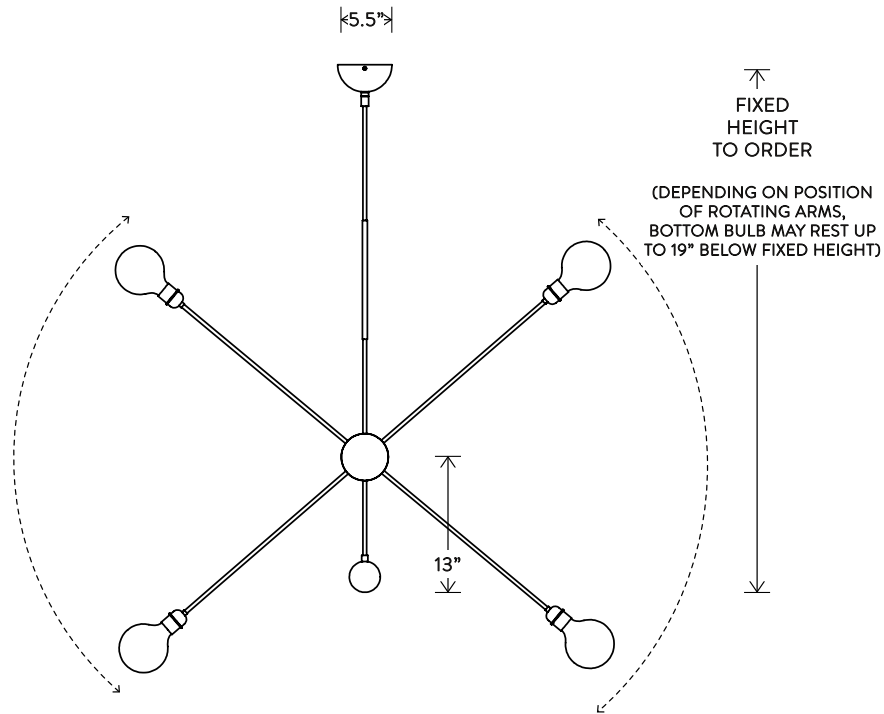

HIGHWIRE™ TANDEM LARGE

INSPIRED BY THE SILHOUETTE OF FAMED FRENCH AERIALIST PHILIPPE PETIT AGAINST THE MANHATTAN SKYLINE. THE TANDEM "BALANCE BARS" ARE WRAPPED IN LEATHER AND CAN BE ROTATED ALONG THEIR AXES.

A P P A R A T U S

HIGHWIRE™ TANDEM LARGE

DIMENSIONS: 33" D, ROTATING ARM 64" L
HEIGHT TO ORDER
INCLUDES UP TO 60"
MINIMUM HEIGHT 24"
APPROXIMATE WEIGHT: 15 LBS

LAMPING: MAX 60W EACH
6 3W DIMMABLE LED BULBS INCLUDED
200 LUMENS EACH, 2700K COLOR TEMPERATURE
BULB LIFE: 30,000 HOURS
120V: E26 GLOBE XL: CLEAR, Ø 5"
240V: E27 GLOBE XL: CLEAR, Ø 5"

UL / CE APPROVED
VOLTAGE: 120-240

A P P A R A T U S

HIGHWIRE™ TANDEM SMALL

INSPIRED BY THE SILHOUETTE OF FAMED FRENCH AERIALIST PHILIPPE PETIT AGAINST THE MANHATTAN SKYLINE. THE TANDEM "BALANCE BARS" ARE WRAPPED IN LEATHER AND CAN BE ROTATED ALONG THEIR AXES.

A P P A R A T U S

HIGHWIRE™ TANDEM SMALL

DIMENSIONS: 21" D, ROTATING ARMS 35"

HEIGHT TO ORDER

INCLUDES UP TO 60"

MINIMUM HEIGHT 18"

APPROXIMATE WEIGHT: 10 LBS

LAMPING: MAX 60W EACH