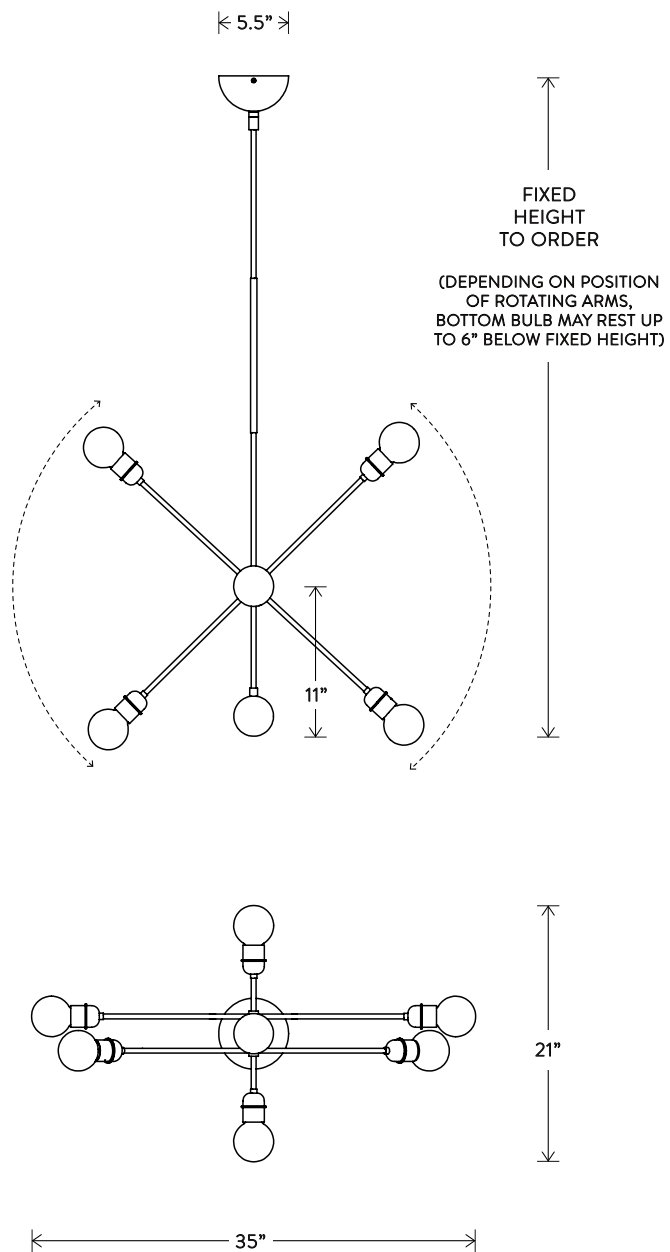

HIGHWIRE™ TANDEM SMALL

DIMENSIONS: 21" D, ROTATING ARMS 35"

HEIGHT TO ORDER

INCLUDES UP TO 60"

MINIMUM HEIGHT 18"

APPROXIMATE WEIGHT: 10 LBS

LAMPING: MAX 60W EACH

6 3W DIMMABLE LED BULBS INCLUDED

200 LUMENS EACH, 2700K COLOR TEMPERATURE

BULB LIFE: 15,000 HOURS

120V: E26 GLOBE LG: CLEAR, Ø 3"

240V: E27 GLOBE LG: CLEAR, Ø 3"

UL / CE APPROVED

VOLTAGE: 120-240

A P P A R A T U S