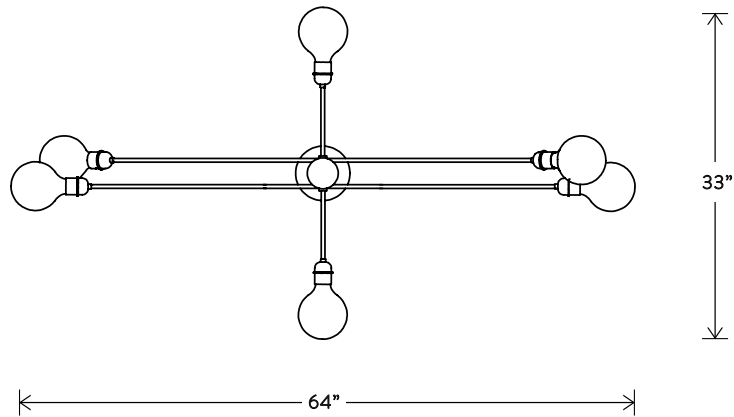

HIGHWIRE™ TANDEM LARGE

INSPIRED BY THE SILHOUETTE OF FAMED FRENCH AERIALIST PHILIPPE PETIT AGAINST THE MANHATTAN SKYLINE. THE TANDEM "BALANCE BARS" ARE WRAPPED IN LEATHER AND CAN BE ROTATED ALONG THEIR AXES.

A P P A R A T U S

HIGHWIRE™ TANDEM LARGE

DIMENSIONS: 33" D, ROTATING ARM 64" L
HEIGHT TO ORDER
INCLUDES UP TO 60"
MINIMUM HEIGHT 24"
APPROXIMATE WEIGHT: 15 LBS

LAMPING: MAX 60W EACH
6 3W DIMMABLE LED BULBS INCLUDED
200 LUMENS EACH, 2700K COLOR TEMPERATURE
BULB LIFE: 30,000 HOURS
120V: E26 GLOBE XL: CLEAR, Ø 5"
240V: E27 GLOBE XL: CLEAR, Ø 5"

UL / CE APPROVED
VOLTAGE: 120-240

A P P A R A T U S

HIGHWIRE™ TANDEM SMALL

INSPIRED BY THE SILHOUETTE OF FAMED FRENCH AERIALIST PHILIPPE PETIT AGAINST THE MANHATTAN SKYLINE. THE TANDEM "BALANCE BARS" ARE WRAPPED IN LEATHER AND CAN BE ROTATED ALONG THEIR AXES.

A P P A R A T U S

HIGHWIRE™ TANDEM SMALL

DIMENSIONS: 21" D, ROTATING ARMS 35"

HEIGHT TO ORDER

INCLUDES UP TO 60"

MINIMUM HEIGHT 18"

APPROXIMATE WEIGHT: 10 LBS

LAMPING: MAX 60W EACH