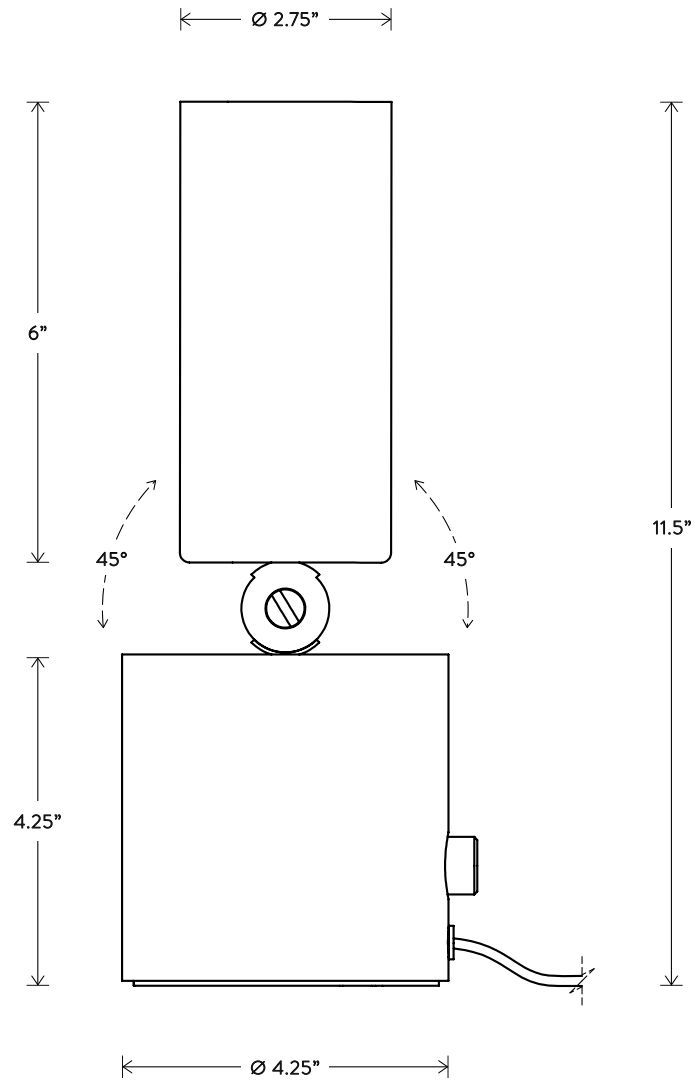

CYLINDER®

UPLIGHT

DIMENSIONS: 11.5" H, Ø 4.25"

120 V LAMPING:

1 DIMMABLE LED PAR20 BULB 7W EACH
7W 2700K BULB INCLUDED

240V LAMPING:

1 DIMMABLE LED PAR20 BULB 5W EACH
5W 2700K BULB INCLUDED

UL APPROVED

VOLTAGE: 120-240

A P P A R A T U S