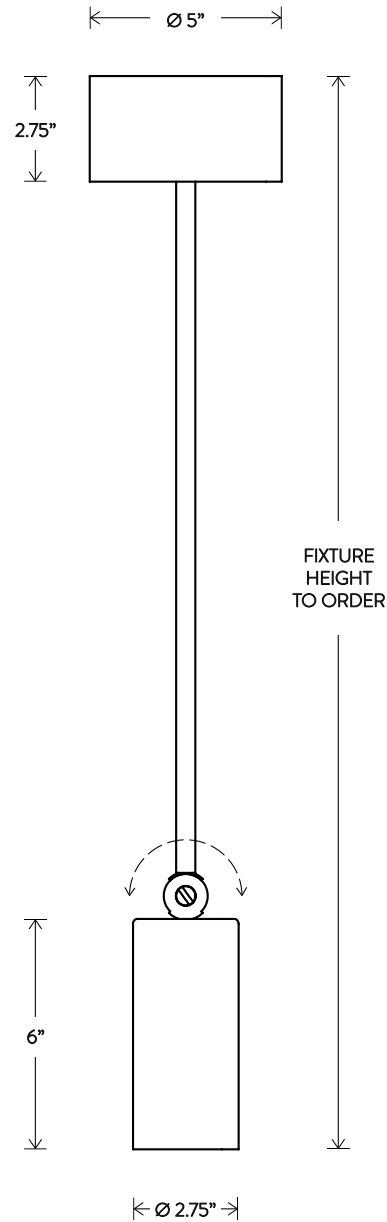

CYLINDER[®] EXTENDED DOWNLIGHT
THE CYLINDER SERIES IS A SYSTEM OF FIXTURES THAT
ELEVATE THE EXPERIENCE OF FUNCTIONAL LIGHTING.
A WEIGHTY BRASS CANOPY AND ADJUSTABLE
PIVOTING HEAD CAST LIGHT DOWNWARD.

A P P A R A T U S

CYLINDER[®] EXTENDED DOWNLIGHT

DIMENSIONS: Ø 5"
HEIGHT TO ORDER
INCLUDES UP TO 60"
MINIMUM HEIGHT 13"
MAXIMUM HEIGHT 72"
APPROXIMATE WEIGHT: 10 LBS

120 V LAMPING:
1 DIMMABLE LED PAR20 BULB 7W EACH
7W 2700K BULB INCLUDED