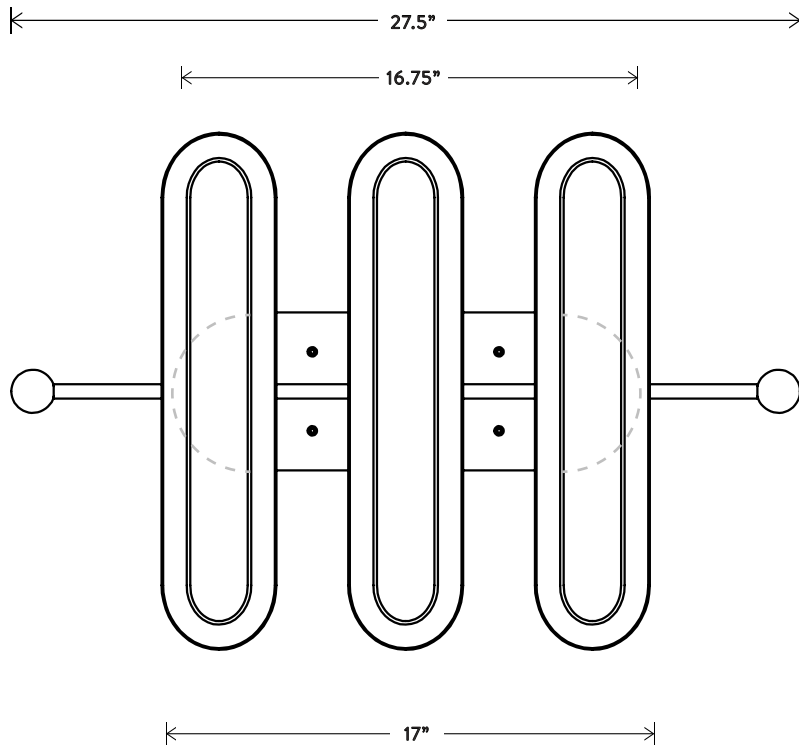

CIRCUIT™ 3

DIMENSIONS: 18" H, 27.5" W, 5.5" D
APPROXIMATE WEIGHT: 15 LBS

LAMPING: 3 16W DIMMABLE LED MODULES
1700 LUMENS EACH, 2700K COLOR TEMPERATURE
LED ONBOARD DRIVER
BULB LIFE: 50,000 HOURS

UL / CE APPROVED
VOLTAGE: 120-240

A P P A R A T U S