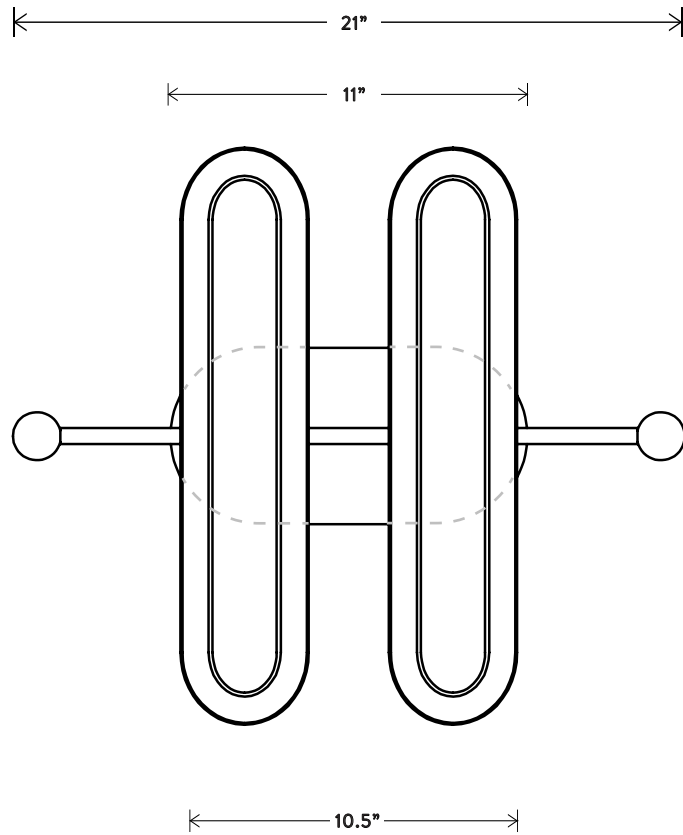

CIRCUIT™ 2

THE CIRCUIT SERIES CREATES RHYTHM WITH THE REPETITION OF PURE SHAPES. A GLOWING GLASS CAPSULE NESTS IN A BRASS SHADE, BECOMING A CONTAINED FORM THAT MULTIPLIES TO CONSTRUCT LARGER FIXTURES. THE CIRCUIT 2 CAN BE CEILING OR WALL MOUNTED.

A P P A R A T U S

CIRCUIT™ 2

DIMENSIONS: 18" H, 21" W, 5.5" D

APPROXIMATE WEIGHT: 10 LBS

LAMPING: 2 16W DIMMABLE LED MODULES
1700 LUMENS EACH, 2700K COLOR TEMPERATURE
LED ONBOARD DRIVER
BULB LIFE: 50,000 HOURS

UL / CE APPROVED

VOLTAGE: 120-240

A P P A R A T U S

CIRCUIT™ 3

THE CIRCUIT SERIES CREATES RHYTHM WITH THE REPETITION OF PURE SHAPES. A GLOWING GLASS CAPSULE NESTS IN A BRASS SHADE, BECOMING A CONTAINED FORM THAT MULTIPLIES TO CONSTRUCT LARGER FIXTURES. THE CIRCUIT 3 CAN BE CEILING OR WALL MOUNTED.

A P P A R A T U S

CIRCUIT™ 3

DIMENSIONS: 18" H, 27.5" W, 5.5" D
APPROXIMATE WEIGHT: 15 LBS

LAMPING: 3 16W DIMMABLE LED MODULES
1700 LUMENS EACH, 2700K COLOR TEMPERATURE
LED ONBOARD DRIVER
BULB LIFE: 50,000 HOURS