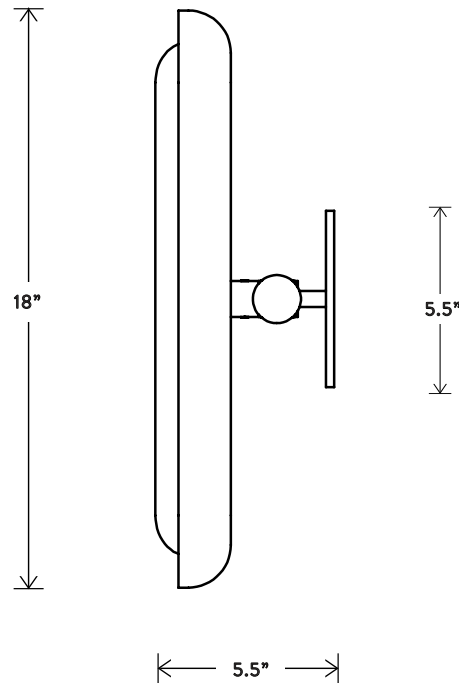

CIRCUIT™ 2

THE CIRCUIT SERIES CREATES RHYTHM WITH THE REPETITION OF PURE SHAPES. A GLOWING GLASS CAPSULE NESTS IN A BRASS SHADE, BECOMING A CONTAINED FORM THAT MULTIPLIES TO CONSTRUCT LARGER FIXTURES. THE CIRCUIT 2 CAN BE CEILING OR WALL MOUNTED.

A P P A R A T U S

CIRCUIT™ 2

DIMENSIONS: 18" H, 21" W, 5.5" D

APPROXIMATE WEIGHT: 10 LBS

LAMPING: 2 16W DIMMABLE LED MODULES
1700 LUMENS EACH, 2700K COLOR TEMPERATURE
LED ONBOARD DRIVER
BULB LIFE: 50,000 HOURS

UL / CE APPROVED

VOLTAGE: 120-240

A P P A R A T U S

CIRCUIT™ 3

THE CIRCUIT SERIES CREATES RHYTHM WITH THE REPETITION OF PURE SHAPES. A GLOWING GLASS CAPSULE NESTS IN A BRASS SHADE, BECOMING A CONTAINED FORM THAT MULTIPLIES TO CONSTRUCT LARGER FIXTURES. THE CIRCUIT 3 CAN BE CEILING OR WALL MOUNTED.

A P P A R A T U S

CIRCUIT™ 3

DIMENSIONS: 18" H, 27.5" W, 5.5" D
APPROXIMATE WEIGHT: 15 LBS

LAMPING: 3 16W DIMMABLE LED MODULES
1700 LUMENS EACH, 2700K COLOR TEMPERATURE
LED ONBOARD DRIVER
BULB LIFE: 50,000 HOURS