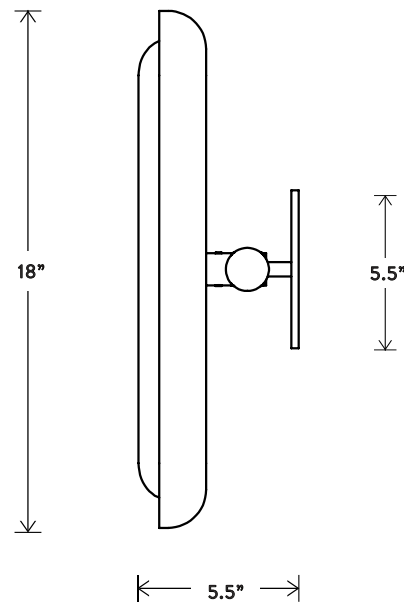

CIRCUIT™ 3

DIMENSIONS: 18" H, 27.5" W, 5.5" D
APPROXIMATE WEIGHT: 15 LBS

LAMPING: 3 16W DIMMABLE LED MODULES
1700 LUMENS EACH, 2700K COLOR TEMPERATURE
LED ONBOARD DRIVER
BULB LIFE: 50,000 HOURS

UL / CE APPROVED
VOLTAGE: 120-240

A P P A R A T U S