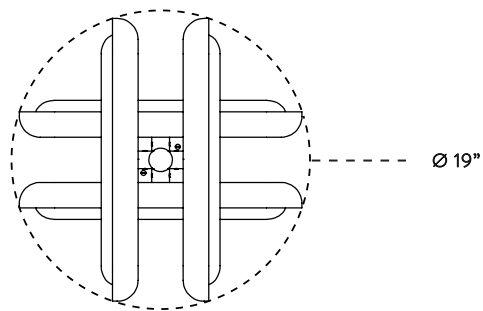

CIRCUIT™ 6

STACKED

DIMENSIONS: Ø 19
HEIGHT TO ORDER
MINIMUM HEIGHT 32"
INCLUDES UP TO 60"
APPROXIMATE WEIGHT: 45 LBS

LAMPING: 6 16W DIMMABLE LED MODULES
1700 LUMENS EACH, 2700K COLOR TEMPERATURE
LED ONBOARD DRIVER
BULB LIFE: 50,000 HOURS

UL / CE APPROVED
VOLTAGE: 120-240

A P P A R A T U S