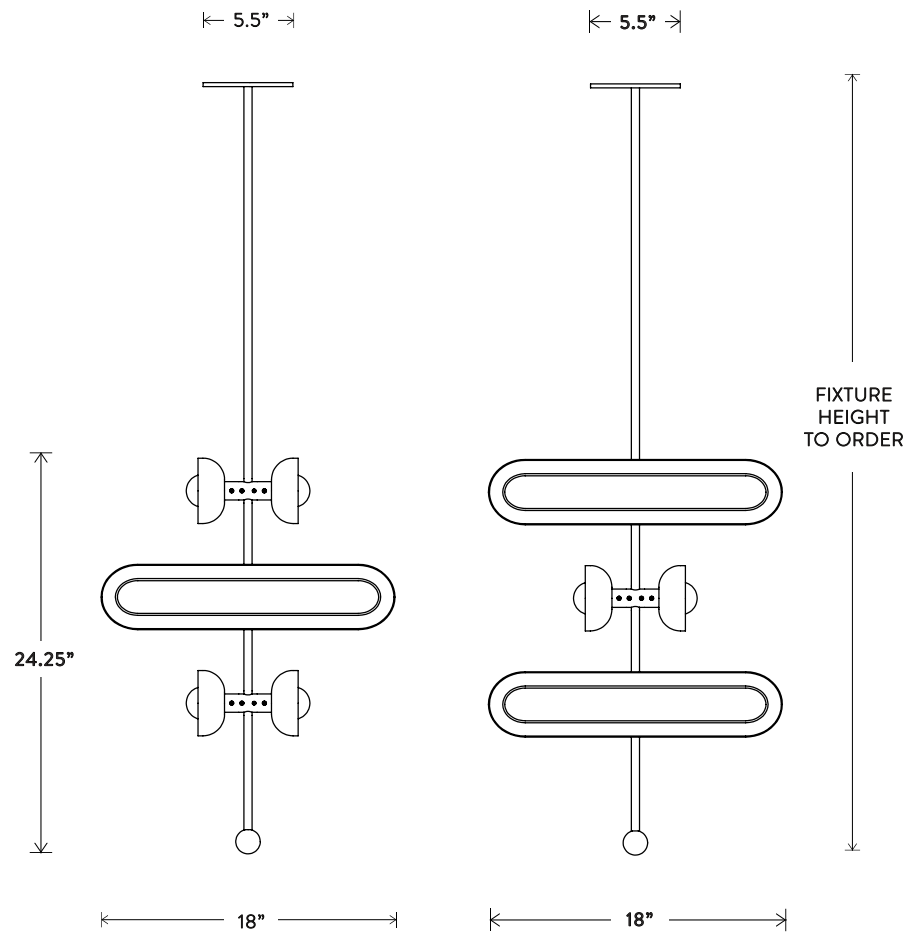

CIRCUIT™ 6

STACKED

DIMENSIONS: Ø 19
HEIGHT TO ORDER
MINIMUM HEIGHT 32"
INCLUDES UP TO 60"
APPROXIMATE WEIGHT: 45 LBS

LAMPING: 6 16W DIMMABLE LED MODULES
1700 LUMENS EACH, 2700K COLOR TEMPERATURE
LED ONBOARD DRIVER
BULB LIFE: 50,000 HOURS

UL / CE APPROVED
VOLTAGE: 120-240

A P P A R A T U S