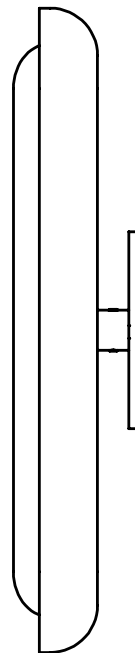

CIRCUIT™ 1

THE CIRCUIT SERIES CREATES RHYTHM WITH THE REPETITION OF PURE SHAPES. A GLOWING GLASS CAPSULE NESTS IN A BRASS SHADE, BECOMING A CONTAINED FORM THAT MULTIPLIES TO CONSTRUCT LARGER FIXTURES. THE CIRCUIT 1 CAN BE CEILING OR WALL MOUNTED.

A P P A R A T U S

CIRCUIT™ 1

DIMENSIONS: 18" H, 5.5" W, 3.5" D
APPROXIMATE WEIGHT: 5 LBS

LAMPING: 1 16W DIMMABLE LED MODULE
1700 LUMENS, 2700K COLOR TEMPERATURE
LED ONBOARD DRIVER
BULB LIFE: 50,000 HOURS

UL / CE APPROVED
VOLTAGE: 120-240

5.5"

18"

5.5"

4"

3.5"

A P P A R A T U S