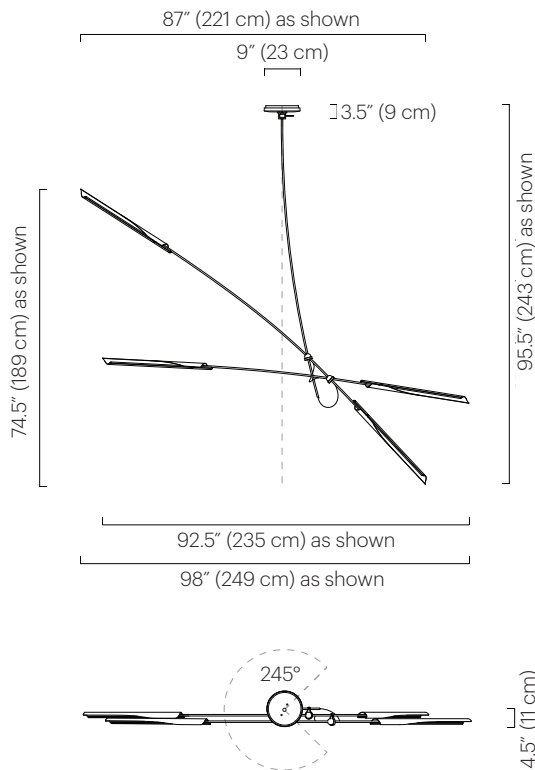

No. 448

**Description**

The OTTO X features two intersecting arms with an OTTO shade on each end extending from a drop. The naturally occurring arcs of the fixture will vary depending on the length of the drop. All four OTTO shades contain a dimmable LED source. Each shade rotates 300° to cast light directionally. The fixture can rotate 245° from the canopy.

Custom finishes available.

**Lamping**

LED: Warm white 2700K  
 Lumens: 3360 (equivalent to four 60W incandescent bulbs)  
 CRI: 80+  
 50,000 LED life hours (approx.)

**Power Supply**

For 120V areas: 60W 24V phase dimmable class 2 included in canopy.  
 For 220-240V areas: remote power supply only. Not included.

**Dimmer Compatibility**

Dimmable with MLV/TRIAC (leading edge) switch

**Voltage / Wattage**

24V / 44 watts

**Weight**

10 lbs (4.5 kg)

**Remarks**

Specify drop length.  
 Fixed drop not adjustable on site.  
 Arm length is fixed.  
 Not for use on sloped ceilings.  
 Black exterior electrical cord is standard.

**Dimensions**

4.5" D x 98" W x 74.5" H  
 (11 D x 249 W x 189 cm H)  
 Canopy mount: 9" Ø x 3.5" H  
 (23 Ø x 9 cm H)  
 Shade: 1.5" Ø x 28" L  
 (4 Ø x 71 cm L)  
 Min overall height: 74" (188 cm)  
 Max overall height: 159" (404 cm)